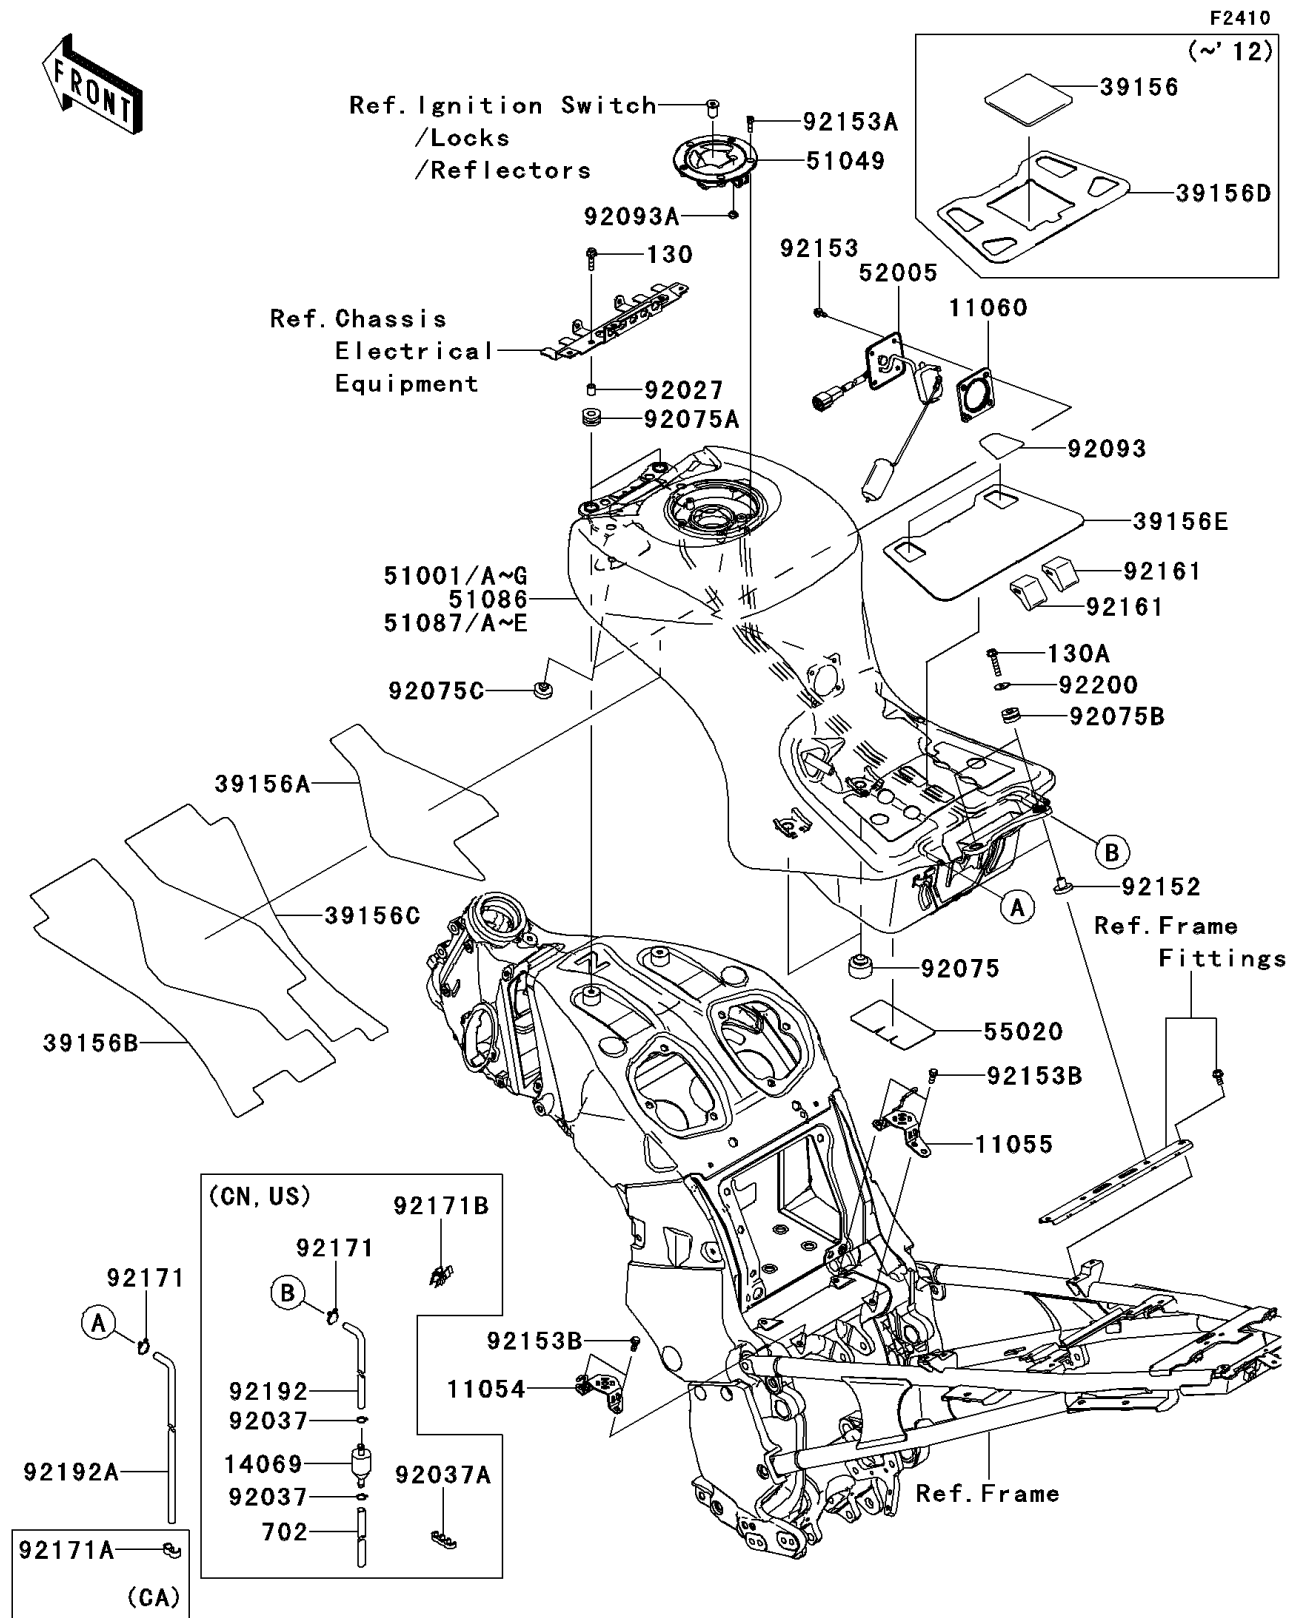

2010 Concours® 14 ABS PARTS DIAGRAM

Fuel Tank

2010 Concours® 14 ABS PARTS LIST

Fuel Tank

ITEM NAME	PART NUMBER	QUANTITY
BRACKET,FUEL TANK,CNT,LH (Ref # 11054)	11054-0681	1
BRACKET,FUEL TANK,CNT,RH (Ref # 11055)	11055-0348	1
GASKET,FUEL GAUGE (Ref # 11060)	11060-1952	1
PAD,SEAT (Ref # 39156)	39156-0129	1
PAD,FUEL TANK,CNT (Ref # 39156A)	39156-0147	1
PAD,FUEL TANK,LH (Ref # 39156B)	39156-0173	1
PAD,FUEL TANK,RH (Ref # 39156C)	39156-0174	1
PAD,FUEL TANK (Ref # 39156D)	39156-0592	1
CAP-TANK,FUEL (Ref # 51049)	51049-0039	1
BOLT-FLANGED,6X25 (Ref # 130)	130BA0625	1
BOLT-FLANGED,6X30 (Ref # 130A)	130BA0630	1
GAUGE,FUEL (Ref # 52005)	52005-0026	1
GUARD,FUEL TANK (Ref # 55020)	55020-0551	1
COLLAR,6.8X10X12 (Ref # 92027)	92027-162	1
DAMPER (Ref # 92075)	92075-015	1
DAMPER (Ref # 92075A)	92075-1690	1
DAMPER (Ref # 92075B)	92075-209	1
DAMPER (Ref # 92075C)	92075-281	1
SEAL,FUEL TANK CAP (Ref # 92093A)	92093-1030	1
COLLAR (Ref # 92152)	92152-0364	1
BOLT,FLANGED,5X12 (Ref # 92153)	92153-1421	1
BOLT,SOCKET,5X16 (Ref # 92153A)	92153-1616	1
BOLT,FLANGED,6X20 (Ref # 92153B)	92153-1694	1
DAMPER (Ref # 92161)	92161-0458	1
TUBE,DRAIN (Ref # 92192A)	92192-0693	1
WASHER,6.5X20X1.6 (Ref # 92200)	92200-0283	1
BREATHER (Ref # 14069)	14069-0703	1
TANK-COMP-FUEL,C.N.BLUE (Ref # 51001)	51001-0383-27Z	1
TANK-COMP-FUEL,C.N.BLUE (Ref # 51086)	51086-5358-27Z	1

2010 Concours® 14 ABS PARTS LIST

Fuel Tank

ITEM NAME	PART NUMBER	QUANTITY
TUBE-RUBBER,7X10X200 (Ref # 702)	702A07200	1
CLAMP,TUBE (Ref # 92037)	92037-147	1
CLAMP,TUBE (Ref # 92037A)	92037-1941	1
CLAMP (Ref # 92171)	92171-0573	2
CLAMP (Ref # 92171A)	92171-1184	1
CLAMP (Ref # 92171B)	92171-1708	1
TUBE (Ref # 92192)	92192-0611	1