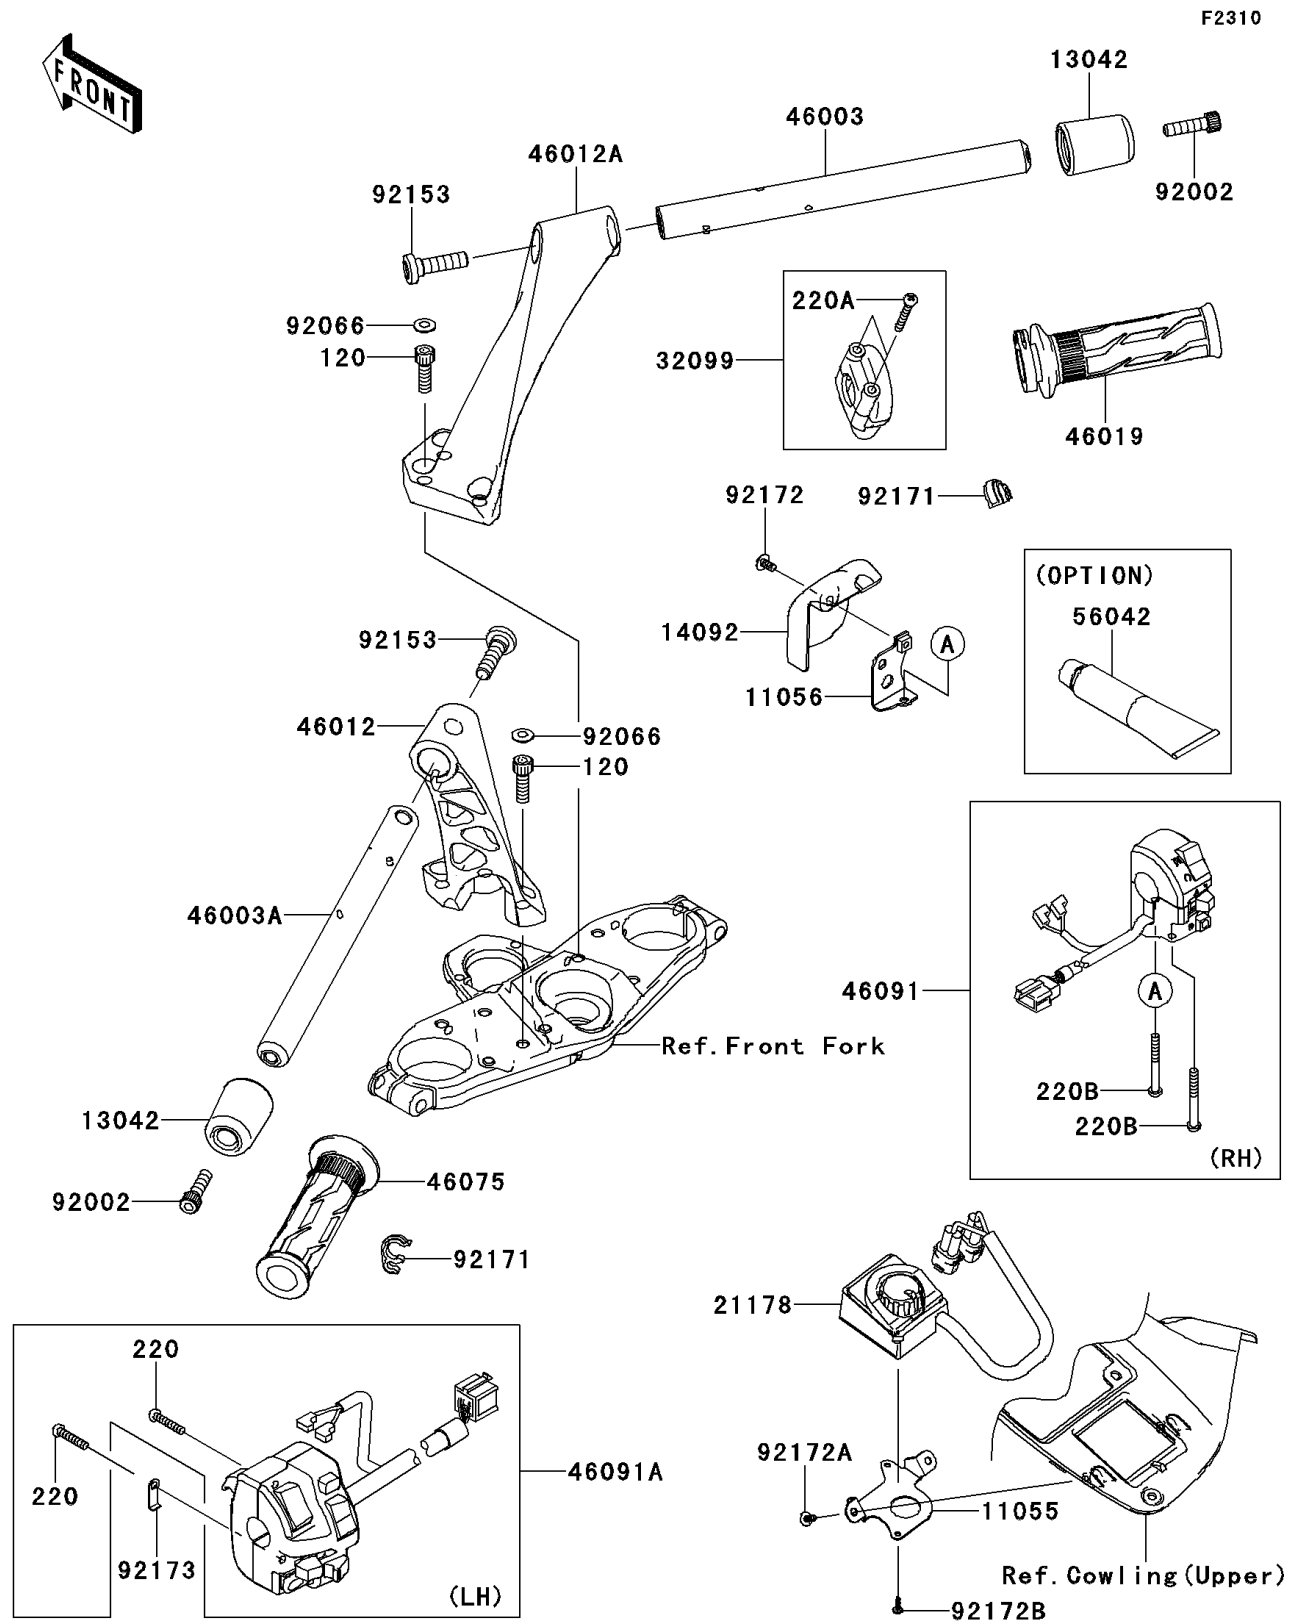

2010 Concoours® 14 ABS PARTS DIAGRAM

Handlebar

2010 Concours® 14 ABS PARTS LIST

Handlebar

ITEM NAME	PART NUMBER	QUANTITY
BOLT-SOCKET,8X25 (Ref # 120)	120CA0825	1
SCREW-PAN-CROS,5X25 (Ref # 220)	220AB0525	1
SCREW-PAN-CROS,5X35 (Ref # 220A)	220AB0535	1
SCREW-PAN-CROS,5X45 (Ref # 220B)	220AB0545	1
BRACKET,CONTROL SWITCH (Ref # 11055)	11055-1753	1
BRACKET (Ref # 11056)	11056-0154	1
WEIGHT,HANDLE (Ref # 13042)	13042-5002	1
COVER (Ref # 14092)	14092-0126	1
CONTROL-SWITCH,GRIP HEATERS (Ref # 21178)	21178-0002	1
CASE,THROTTLE (Ref # 32099)	32099-0027	1
HANDLE,RH (Ref # 46003)	46003-0177	1
HANDLE,LH (Ref # 46003A)	46003-0191	1
HOLDER-HANDLE,LH,P.SILVER (Ref # 46012)	46012-0086-458	1
HOLDER-HANDLE,RH,P.SILVER (Ref # 46012A)	46012-0087-458	1
GRIP-ASSY,THROTTLE,HEATER (Ref # 46019)	46019-0029	1
GRIP,LH,HEATER (Ref # 46075)	46075-0093	1
HOUSING-ASSY-CONTROL,RH (Ref # 46091)	46091-0189	1
HOUSING-ASSY-CONTROL,LH (Ref # 46091A)	46091-0202	1
ADHESIVE,TB1530C (Ref # 56042)	56042-0001	1
BOLT,SOCKET,8X30 (Ref # 92002)	92002-1844	1
PLUG (Ref # 92066)	92066-1216	1
BOLT,SOCKET,10X37 (Ref # 92153)	92153-1440	1
CLAMP,BRAKE HOSE (Ref # 92171)	92171-1819	1
SCREW,5X10 (Ref # 92172)	92172-0007	1
SCREW,TAPPING,4X10 (Ref # 92172A)	92172-0172	1
SCREW,TAPPING,3X10 (Ref # 92172B)	92172-0351	1
CLAMP (Ref # 92173)	92173-0177	1