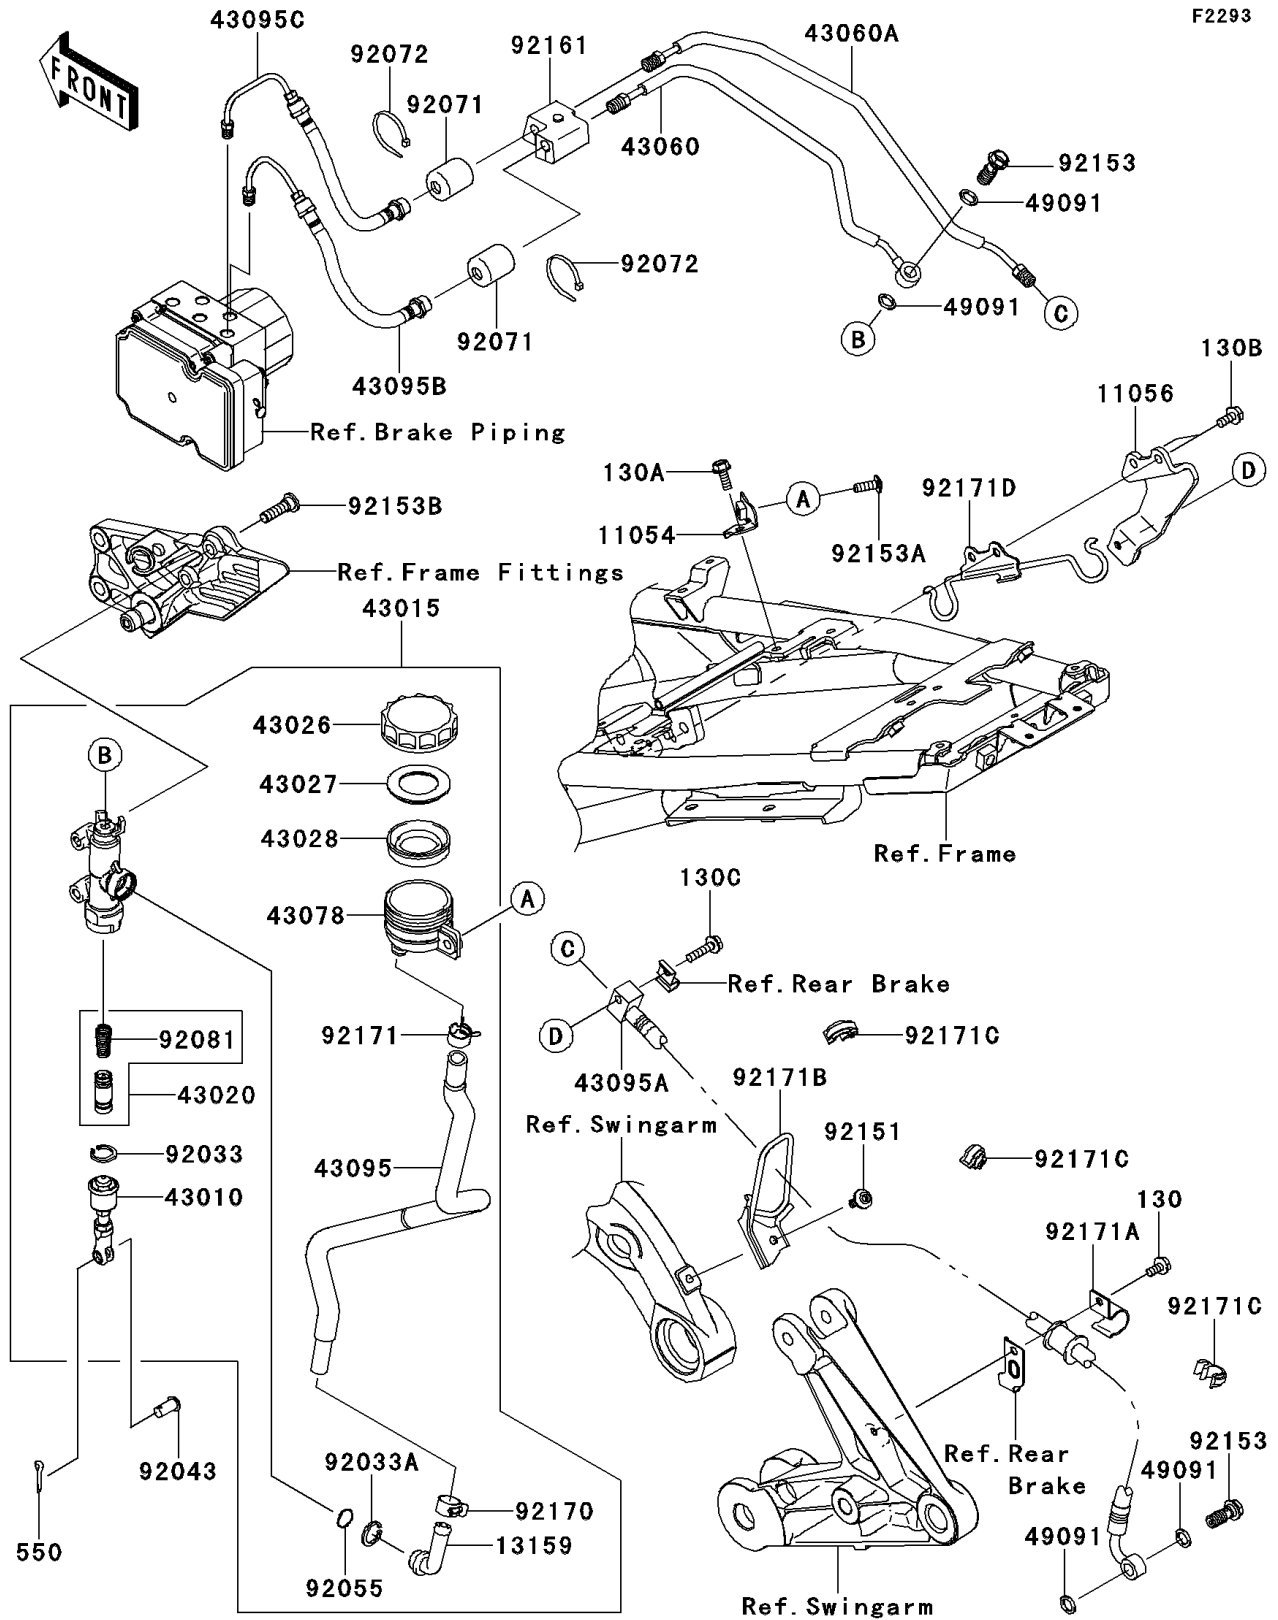

2010 Concours® 14 ABS PARTS DIAGRAM

Rear Master Cylinder

F2293