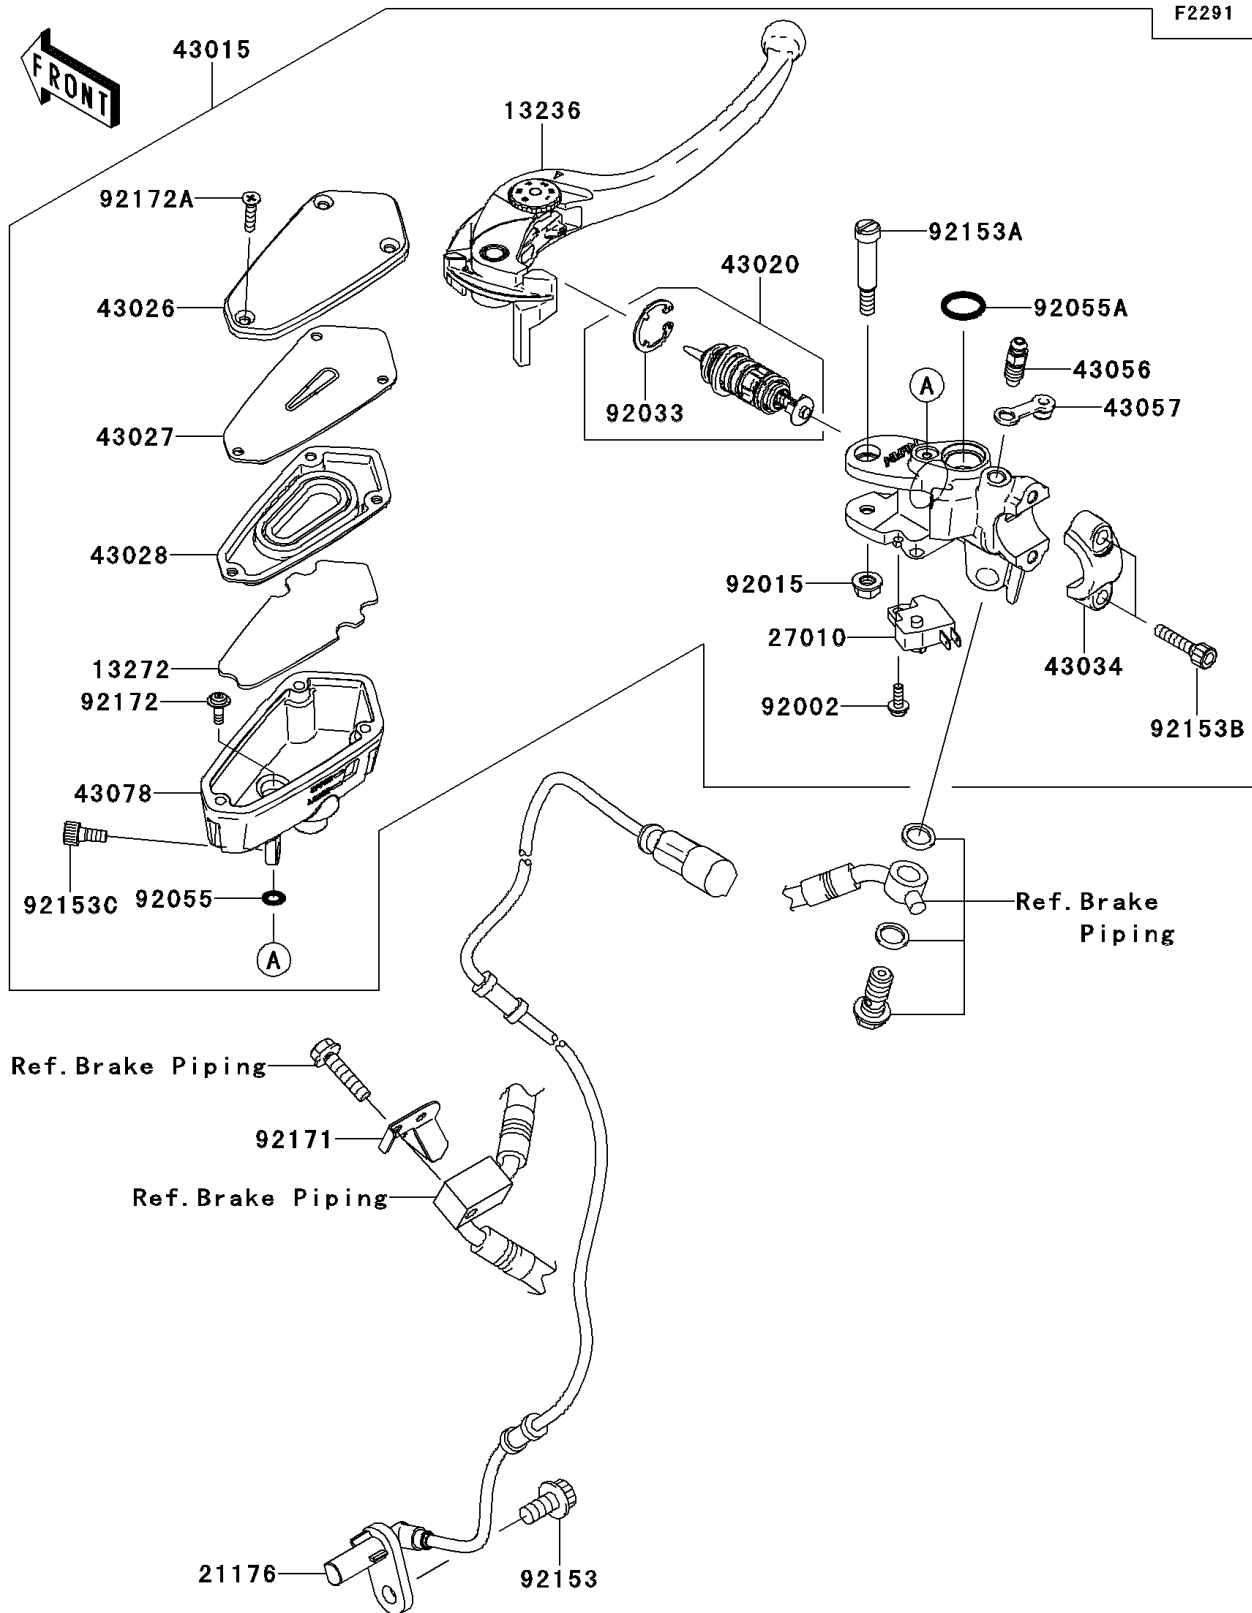

2010 Concours® 14 ABS PARTS DIAGRAM

Front Master Cylinder

2010 Concours® 14 ABS PARTS LIST

Front Master Cylinder

ITEM NAME	PART NUMBER	QUANTITY
LEVER-COMP,FRONT BRAKE (Ref # 13236)	13236-0103	1
PLATE (Ref # 13272)	13272-0220	1
SENSOR,SPEED (Ref # 21176)	21176-0130	1
SWITCH,BRAKE (Ref # 27010)	27010-0025	1
CYLINDER-ASSY-MASTER,FR (Ref # 43015)	43015-0148	1
PISTON-COMP-BRAKE (Ref # 43020)	43020-0010	1
CAP-BRAKE (Ref # 43026)	43026-0011	1
PLATE-DIAPHRAGM (Ref # 43027)	43027-0003	1
DIAPHRAGM (Ref # 43028)	43028-0008	1
HOLDER-BRAKE,MASTER CYLINDER (Ref # 43034)	43034-0056	1
BREATHER-BRAKE (Ref # 43056)	43056-1056	1
CAP-BREATHER (Ref # 43057)	43057-1001	1
RESERVOIR (Ref # 43078)	43078-0048	1
BOLT,SCREW,4X12 (Ref # 92002)	92002-1323	1
NUT,FLANGED,6MM (Ref # 92015)	92015-1528	1
RING-SNAP (Ref # 92033)	92033-0034	1
RING-O (Ref # 92055)	92055-0137	1
RING-O,14.8X2.4 (Ref # 92055A)	92055-0741	1
BOLT,SOCKET,8X16 (Ref # 92153)	92153-0327	1
BOLT,LEVER (Ref # 92153A)	92153-0868	1
BOLT,SOCKET,6X22 (Ref # 92153B)	92153-1518	1
BOLT,SOCKET,6X12 (Ref # 92153C)	92153-1853	1
CLAMP (Ref # 92171)	92171-0624	1
SCREW (Ref # 92172)	92172-0319	1
SCREW,4X20 (Ref # 92172A)	92172-0320	1