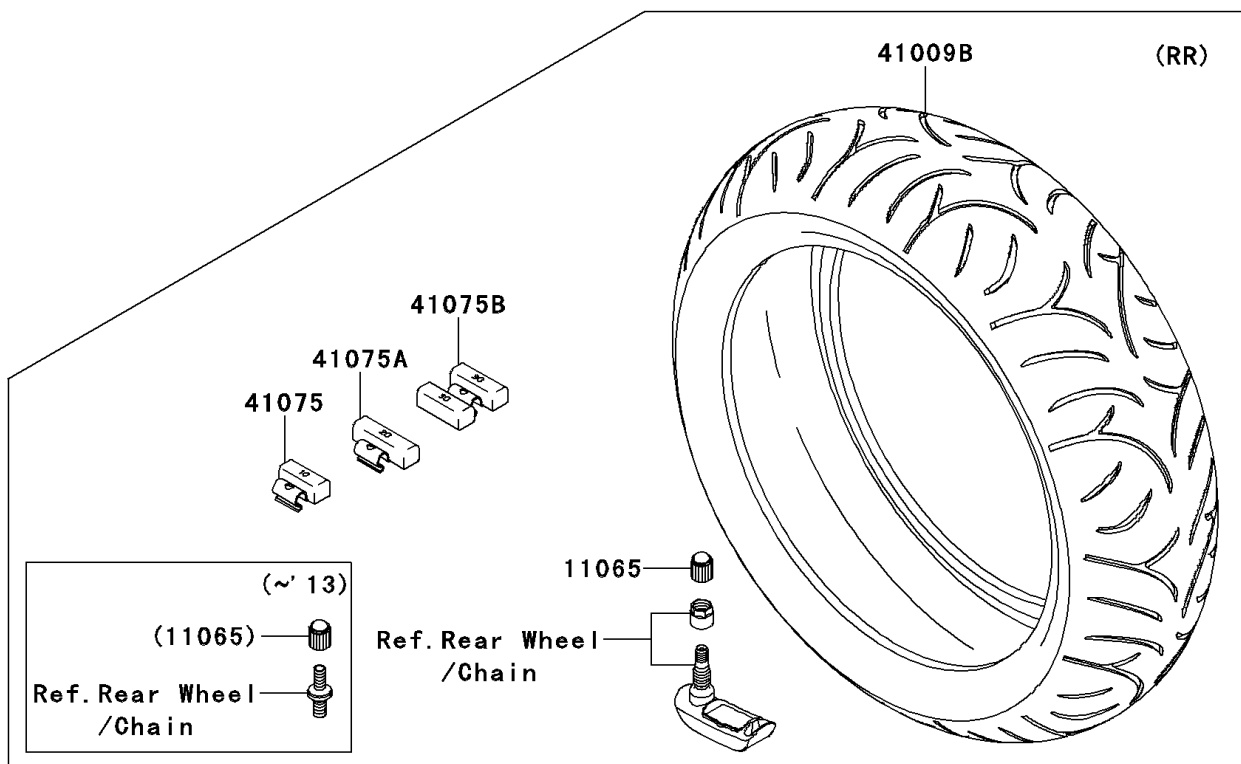

## 2010 Concours® 14 ABS PARTS DIAGRAM

Tires

F2210

## 2010 Concours® 14 ABS PARTS LIST

Tires

ITEM NAME	PART NUMBER	QUANTITY
CAP (Ref # 11065)	11065-1112	1
TIRE,FR,120/70ZR17(58W),BT021F M (Ref # 41009)	41009-0197	1
TIRE,FR,120/70ZR17(58W),BT021F U (Ref # 41009A)	41009-0237	1
TIRE,RR,190/50ZR17(73W),BT021R (Ref # 41009B)	41009-0270	1
BALANCER-WHEEL,10G,SILVER (Ref # 41075)	41075-0007	1
BALANCER-WHEEL,20G,SILVER (Ref # 41075A)	41075-0008	1
BALANCER-WHEEL,30G,SILVER (Ref # 41075B)	41075-0017	1