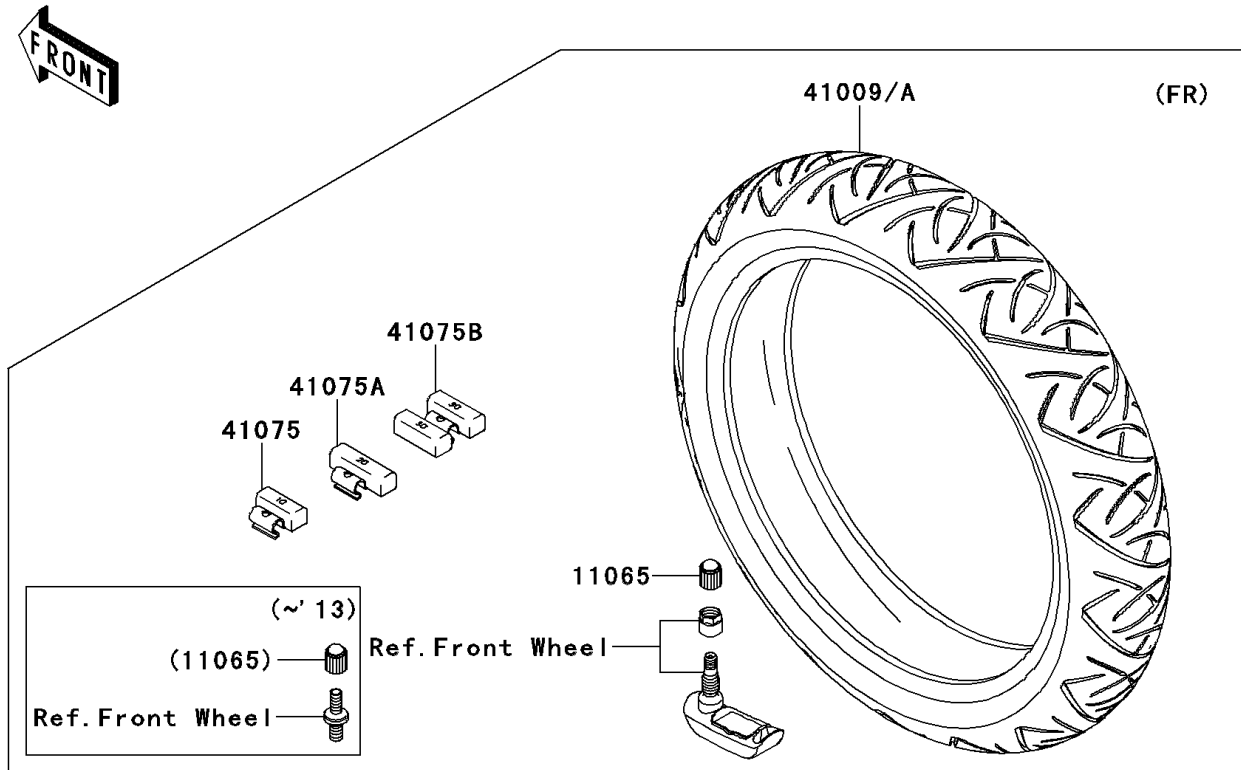

## 2010 Concours® 14 ABS PARTS DIAGRAM

Tires

F2210

## 2010 Concours® 14 ABS PARTS LIST

Tires

ITEM NAME	PART NUMBER	QUANTITY
CAP (Ref # 11065)	11065-1112	1
TIRE,FR,120/70ZR17(58W),BT021F M (Ref # 41009)	41009-0197	1
TIRE,FR,120/70ZR17(58W),BT021F U (Ref # 41009A)	41009-0237	1
TIRE,RR,190/50ZR17(73W),BT021R (Ref # 41009B)	41009-0270	1
BALANCER-WHEEL,10G,SILVER (Ref # 41075)	41075-0007	1
BALANCER-WHEEL,20G,SILVER (Ref # 41075A)	41075-0008	1
BALANCER-WHEEL,30G,SILVER (Ref # 41075B)	41075-0017	1