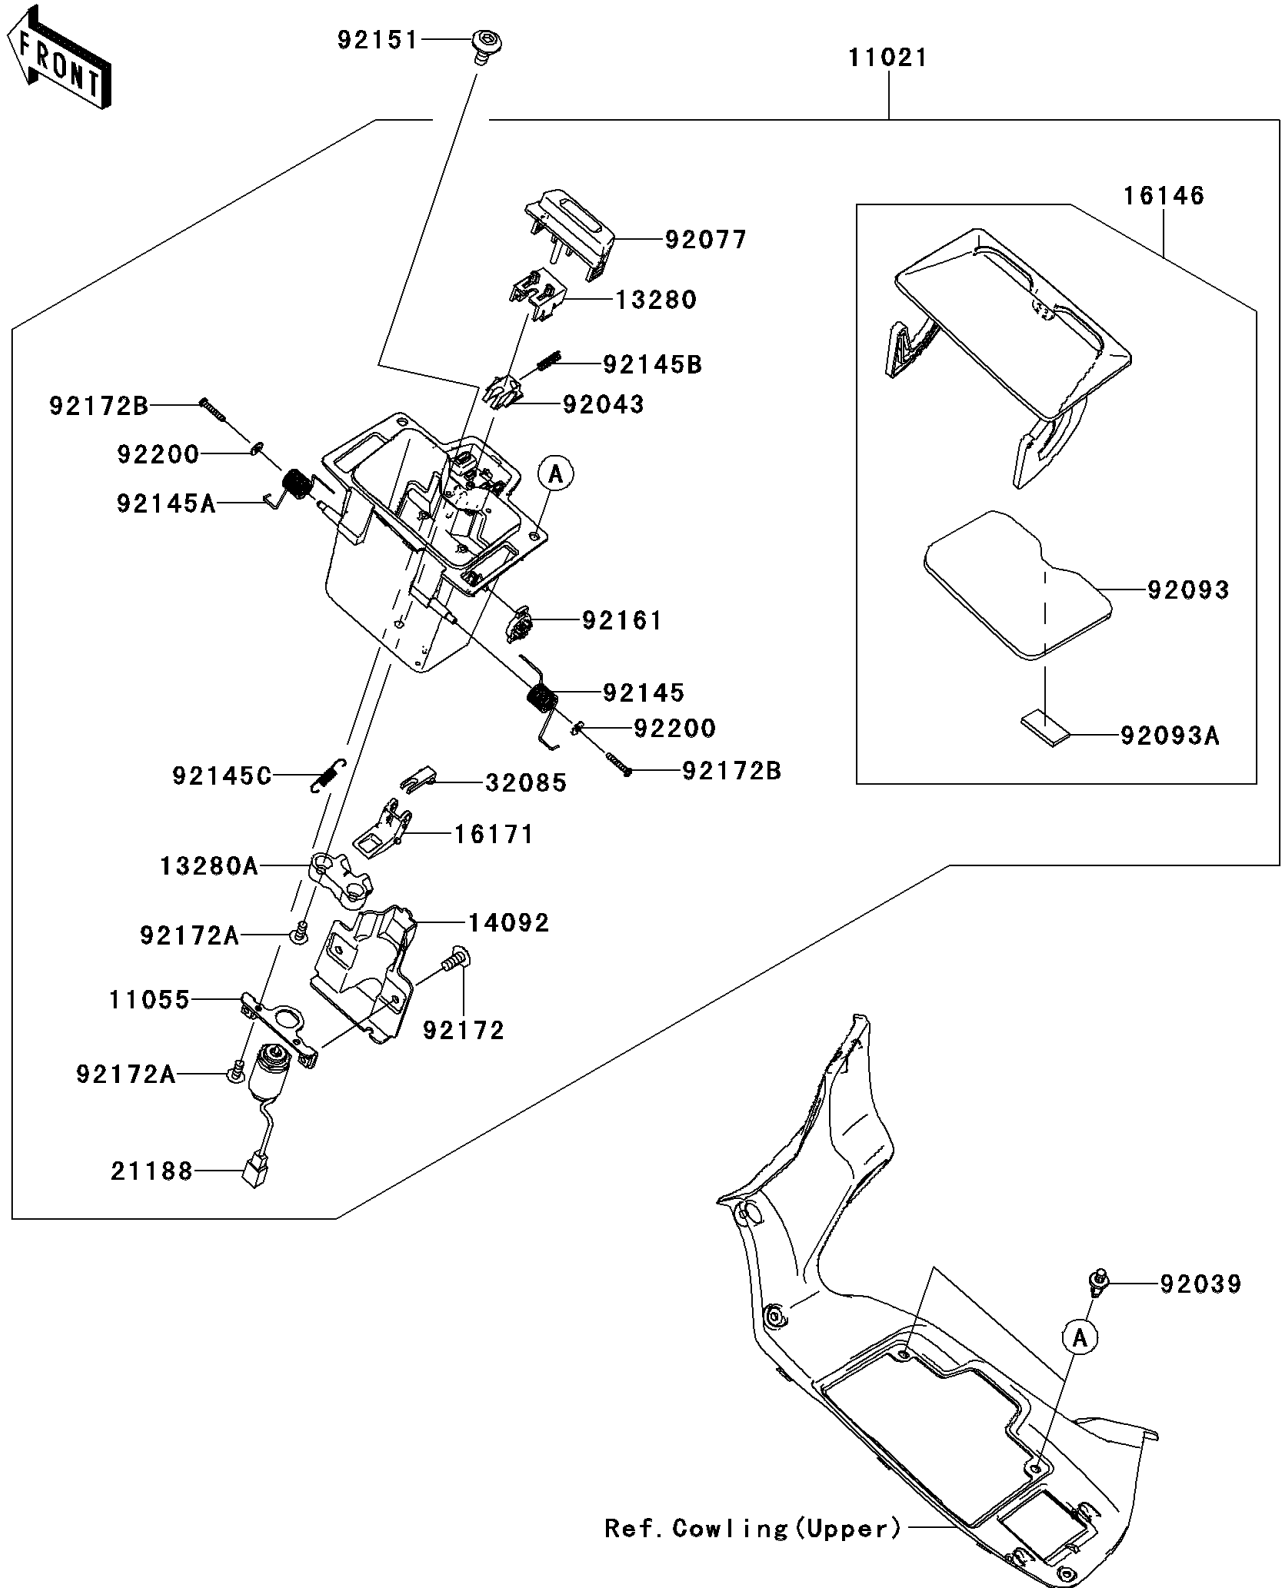

2010 Concours® 14 ABS PARTS DIAGRAM

Front Box

F2135

2010 Concours® 14 ABS PARTS LIST

Front Box

ITEM NAME	PART NUMBER	QUANTITY
CASE-ASSY,STORAGE (Ref # 11021)	11021-0020	1
BRACKET (Ref # 11055)	11055-1711	1
HOLDER (Ref # 13280)	13280-0344	1
HOLDER (Ref # 13280A)	13280-0371	1
COVER (Ref # 14092)	14092-0022	1
COVER-ASSY (Ref # 16146)	16146-0115	1
LINK (Ref # 16171)	16171-0017	1
SOLENOID (Ref # 21188)	21188-0009	1
STOPPER (Ref # 32085)	32085-0193	1
RIVET (Ref # 92039)	92039-0023	1
PIN (Ref # 92043)	92043-0201	1
KNOB (Ref # 92077)	92077-0028	1
SEAL (Ref # 92093)	92093-0166	1
SEAL (Ref # 92093A)	92093-0167	1
SPRING (Ref # 92145)	92145-0727	1
SPRING (Ref # 92145A)	92145-0728	1
SPRING (Ref # 92145B)	92145-0729	1
SPRING (Ref # 92145C)	92145-0730	1
BOLT,SOCKET,6X14 (Ref # 92151)	92151-1654	1
DAMPER (Ref # 92161)	92161-0470	1
SCREW,5X12,GREEN (Ref # 92172)	92172-0008	1
SCREW,TAPPING,4X10 (Ref # 92172A)	92172-0172	1
SCREW,TAPPING,2.5X14 (Ref # 92172B)	92172-0440	1
WASHER,3.3X8X0.5 (Ref # 92200)	92200-0514	1