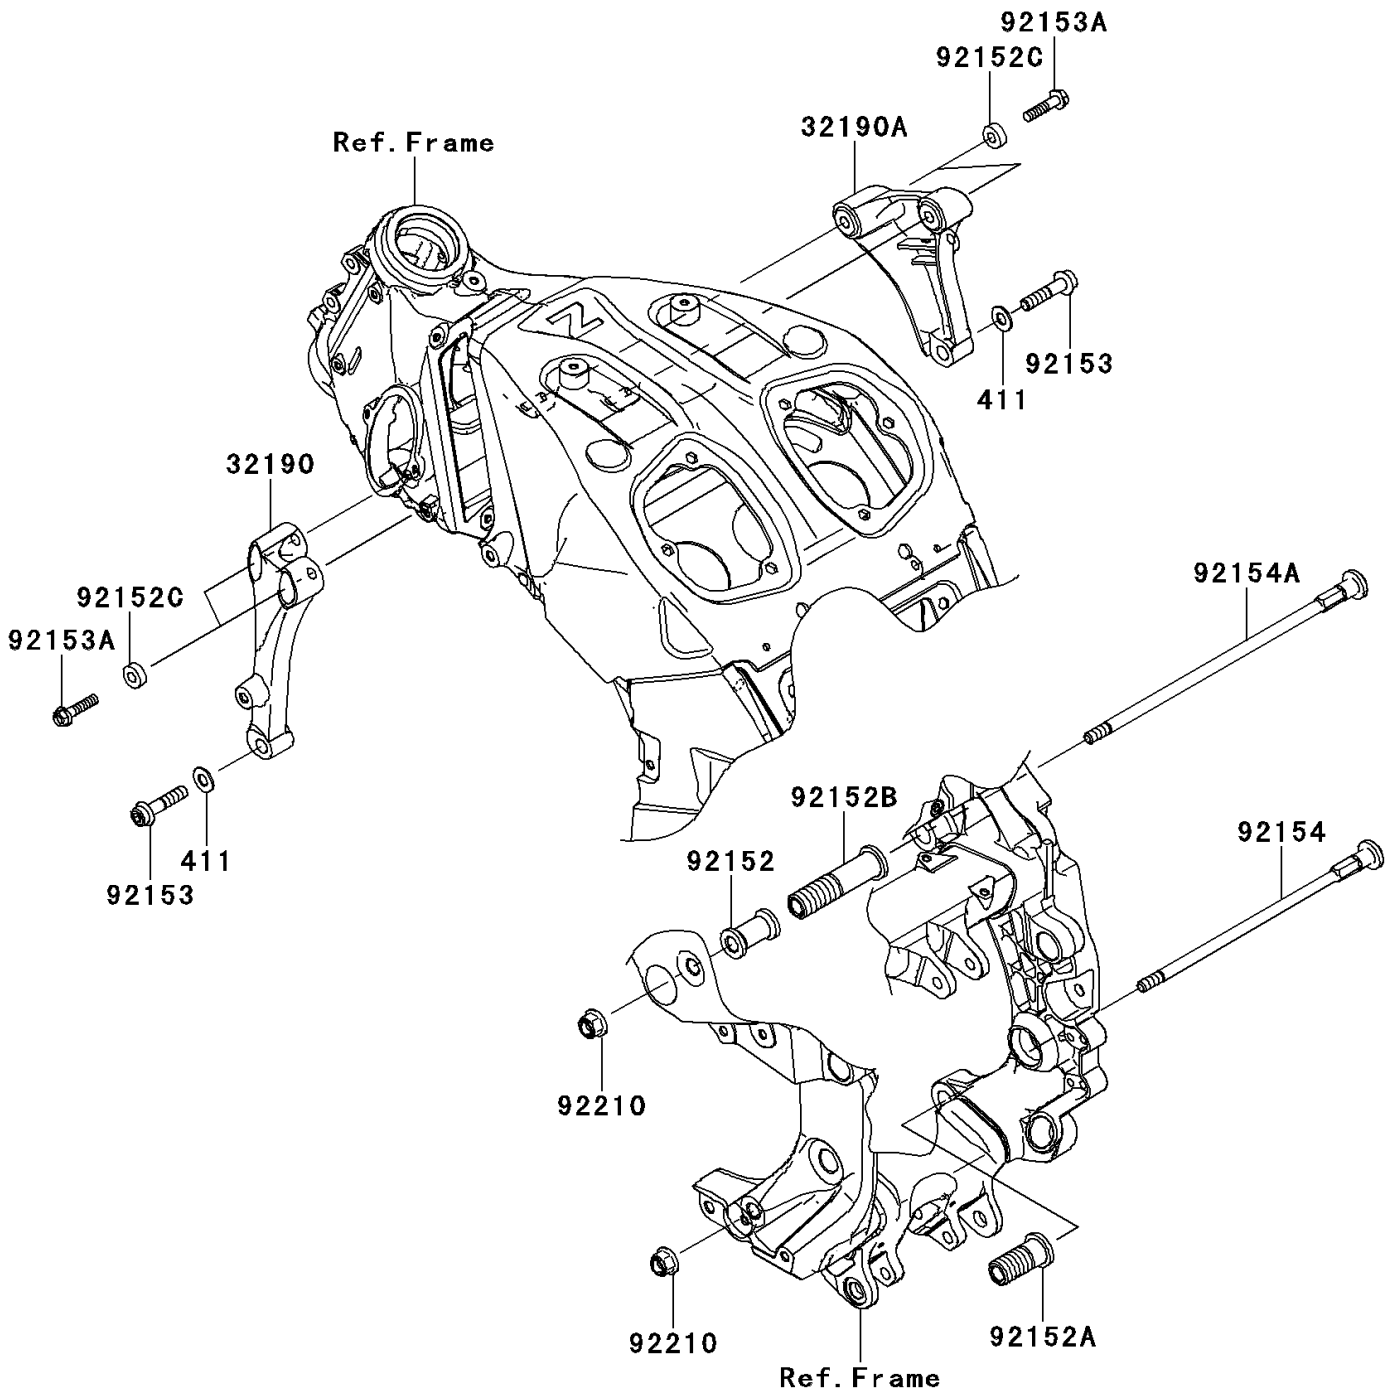

2010 Concoours® 14 ABS PARTS DIAGRAM

Engine Mount

F2122

2010 Concours® 14 ABS PARTS LIST

Engine Mount

| ITEM NAME | PART NUMBER | QUANTITY |
|-------------------------------------|-------------|----------|
| WASHER-PLAIN,10MM (Ref # 411) | 411AA1000 | 1 |
| BRACKET-ENGINE,FR,LH (Ref # 32190) | 32190-0424 | 1 |
| BRACKET-ENGINE,FR,RH (Ref # 32190A) | 32190-0425 | 1 |
| COLLAR,L=43.2 (Ref # 92152) | 92152-0368 | 1 |
| COLLAR,ADJUST,RR,LWR (Ref # 92152A) | 92152-0370 | 1 |
| COLLAR,ADJUST,RR,UPP (Ref # 92152B) | 92152-0371 | 1 |
| COLLAR,8.8X20X7 (Ref # 92152C) | 92152-0502 | 1 |
| BOLT,SOCKET,10X45 (Ref # 92153) | 92153-1769 | 1 |
| BOLT,FLANGED,8X35 (Ref # 92153A) | 92153-1770 | 1 |
| BOLT,SOCKET,12X268 (Ref # 92154) | 92154-0089 | 1 |
| BOLT,SOCKET,12X312 (Ref # 92154A) | 92154-0090 | 1 |
| NUT,LOCK,FLANGED,12MM (Ref # 92210) | 92210-0287 | 1 |