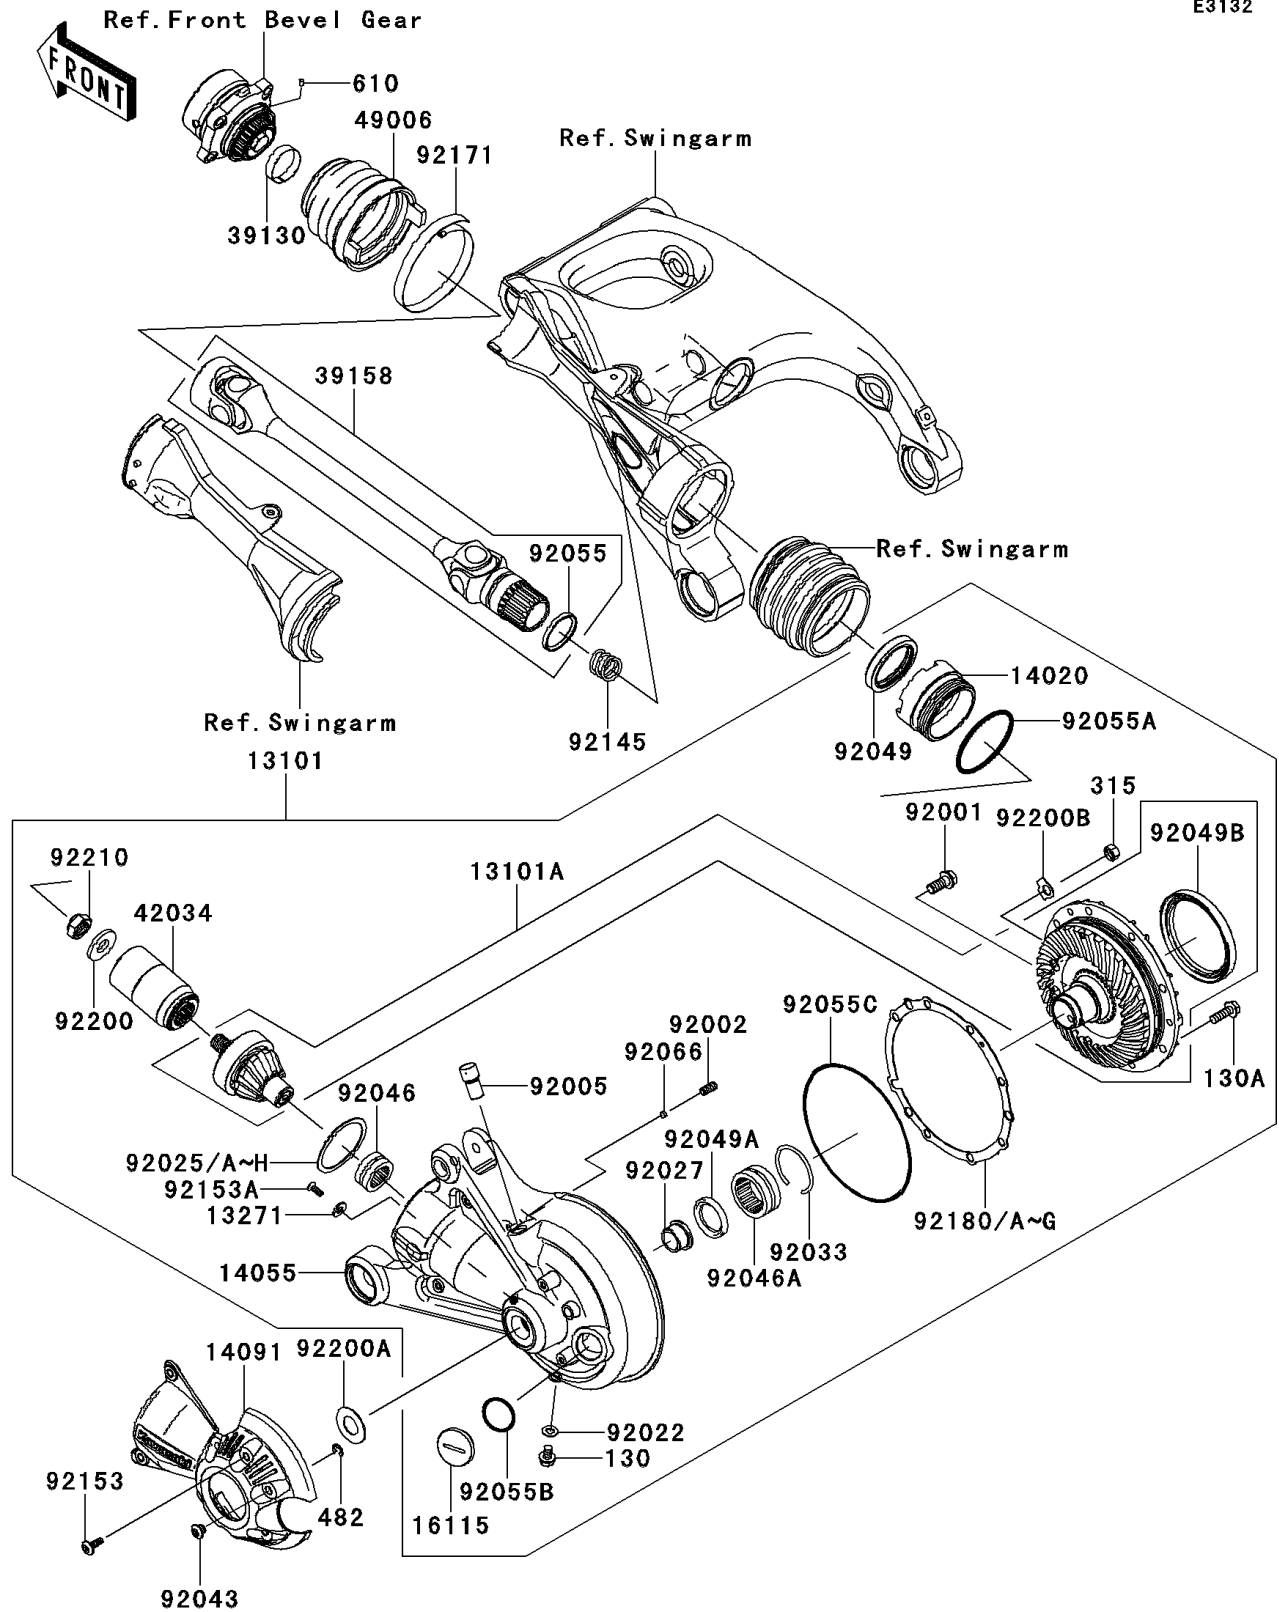

2010 Concours® 14 ABS PARTS DIAGRAM

Drive Shaft/Final Gear

E3132

2010 Concours® 14 ABS PARTS LIST

Drive Shaft/Final Gear

ITEM NAME	PART NUMBER	QUANTITY
GEAR-ASSY,P.SILVER (Ref # 13101)	13101-0124-458	1
GEAR-ASSY (Ref # 13101A)	13101-5095	1
PLATE (Ref # 13271)	13271-0930	1
RETAINER (Ref # 14020)	14020-0010	1
CASE-GEAR,P.SILVER (Ref # 14055)	14055-0034-458	1
COVER,DRIVE SHAFT (Ref # 14091)	14091-0908	1
CAP-OIL FILLER (Ref # 16115)	16115-1070	1
SPRING-LEAF (Ref # 39130)	39130-1002	1
SHAFT-ASSY-DRIVE (Ref # 39158)	39158-0004	1
COUPLING (Ref # 42034)	42034-0039	1
BOOT (Ref # 49006)	49006-0071	1
BOLT,10X23 (Ref # 92001)	92001-1778	1
SCREW-SET-SOCKET,8X18 (Ref # 92002)	92002-1836	1
FITTING (Ref # 92005)	92005-0094	1
WASHER,8.2X16X1 (Ref # 92022)	92022-1086	1
SHIM,T=0.10 (Ref # 92025)	92025-1733	1
SHIM,T=0.15 (Ref # 92025A)	92025-1734	1
SHIM,T=0.50 (Ref # 92025B)	92025-1735	1
SHIM,T=0.60 (Ref # 92025C)	92025-1736	1
SHIM,T=0.70 (Ref # 92025D)	92025-1737	1
SHIM,T=0.80 (Ref # 92025E)	92025-1738	1
SHIM,T=0.90 (Ref # 92025F)	92025-1739	1
SHIM,T=1.00 (Ref # 92025G)	92025-1740	1
SHIM,T=1.20 (Ref # 92025H)	92025-1741	1
COLLAR (Ref # 92027)	92027-1557	1
RING-SNAP,52MM (Ref # 92033)	92033-1074	1
PIN (Ref # 92043)	92043-0127	1
BEARING-NEEDLE,RNA4904ARD (Ref # 92046)	92046-1168	1
BEARING-NEEDLE,38NQ5020WD (Ref # 92046A)	92046-1169	1