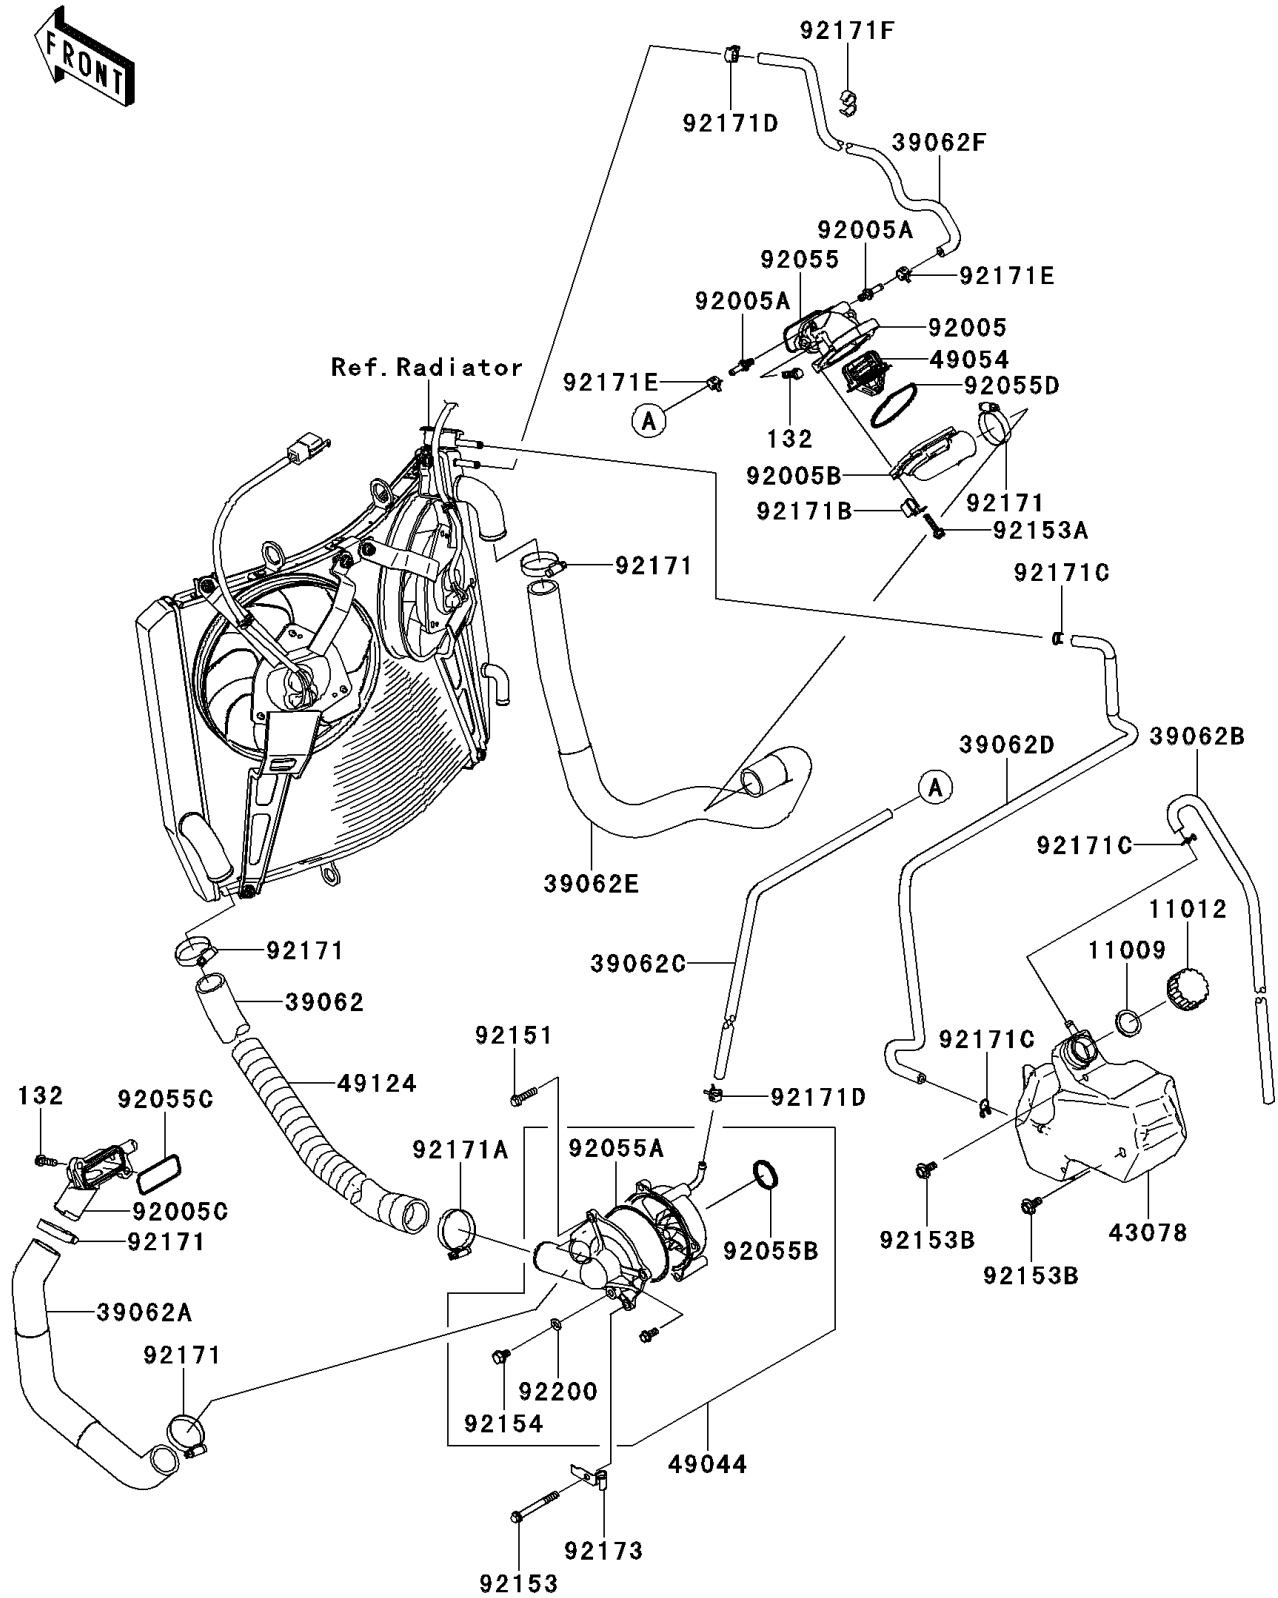

2010 Concours® 14 ABS PARTS DIAGRAM

Water Pipe

E3037

2010 Concours® 14 ABS PARTS LIST

Water Pipe

ITEM NAME	PART NUMBER	QUANTITY
BOLT-FLANGED-SMALL,6X20 (Ref # 132)	132BC0620	1
GASKET,RESERVOIR TANK CAP (Ref # 11009)	11009-1145	1
CAP (Ref # 11012)	11012-1084	1
HOSE-COOLING,RAD-W/P (Ref # 39062)	39062-0113	1
HOSE-COOLING,W/P-CYL.HEAD (Ref # 39062A)	39062-0114	1
HOSE-COOLING,L=597 (Ref # 39062B)	39062-0151	1
HOSE-COOLING,4X10X490 (Ref # 39062C)	39062-0170	1
HOSE-COOLING,L=797 (Ref # 39062D)	39062-0218	1
HOSE-COOLING,CYL.HEAD-RAD. (Ref # 39062E)	39062-0306	1
HOSE-COOLING,AIR VENT (Ref # 39062F)	39062-0325	1
RESERVOIR (Ref # 43078)	43078-0063	1
PUMP-WATER (Ref # 49044)	49044-0006	1
THERMOSTAT (Ref # 49054)	49054-0004	1
SPRING-TUBE GUARD (Ref # 49124)	49124-0003	1
FITTING,THERMO CASE (Ref # 92005)	92005-0047	1
FITTING (Ref # 92005A)	92005-0056	1
FITTING,THERMO CAP (Ref # 92005B)	92005-0076	1
FITTING,CYLINDER (Ref # 92005C)	92005-0104	1
RING-O,YP 27.6 57.6 1.9 (Ref # 92055)	92055-0021	1
RING-O (Ref # 92055A)	92055-0157	1
RING-O (Ref # 92055B)	92055-0158	1
RING-O (Ref # 92055C)	92055-1402	1
RING-O,THERMOSTAT CAP (Ref # 92055D)	92055-1699	1
BOLT,FLANGED-SMALL,6X25 (Ref # 92151)	92151-1930	1
BOLT,FLANGED-SMALL,6X55 (Ref # 92153)	92153-1586	1
BOLT,FLANGED,5X18 (Ref # 92153A)	92153-1588	1
BOLT,UPSET-WP,6X16 (Ref # 92153B)	92153-1939	1
BOLT,DRAIN (Ref # 92154)	92154-0184	1
CLAMP (Ref # 92171)	92171-0179	1

2010 Concours® 14 ABS PARTS LIST

Water Pipe

ITEM NAME	PART NUMBER	QUANTITY
CLAMP (Ref # 92171A)	92171-0180	1
CLAMP (Ref # 92171B)	92171-0534	1
CLAMP (Ref # 92171C)	92171-0718	1
CLAMP (Ref # 92171D)	92171-0719	1
CLAMP (Ref # 92171E)	92171-0720	1
CLAMP (Ref # 92171F)	92171-1184	1
CLAMP (Ref # 92173)	92173-0114	1
WASHER,DRAIN (Ref # 92200)	92200-0498	1