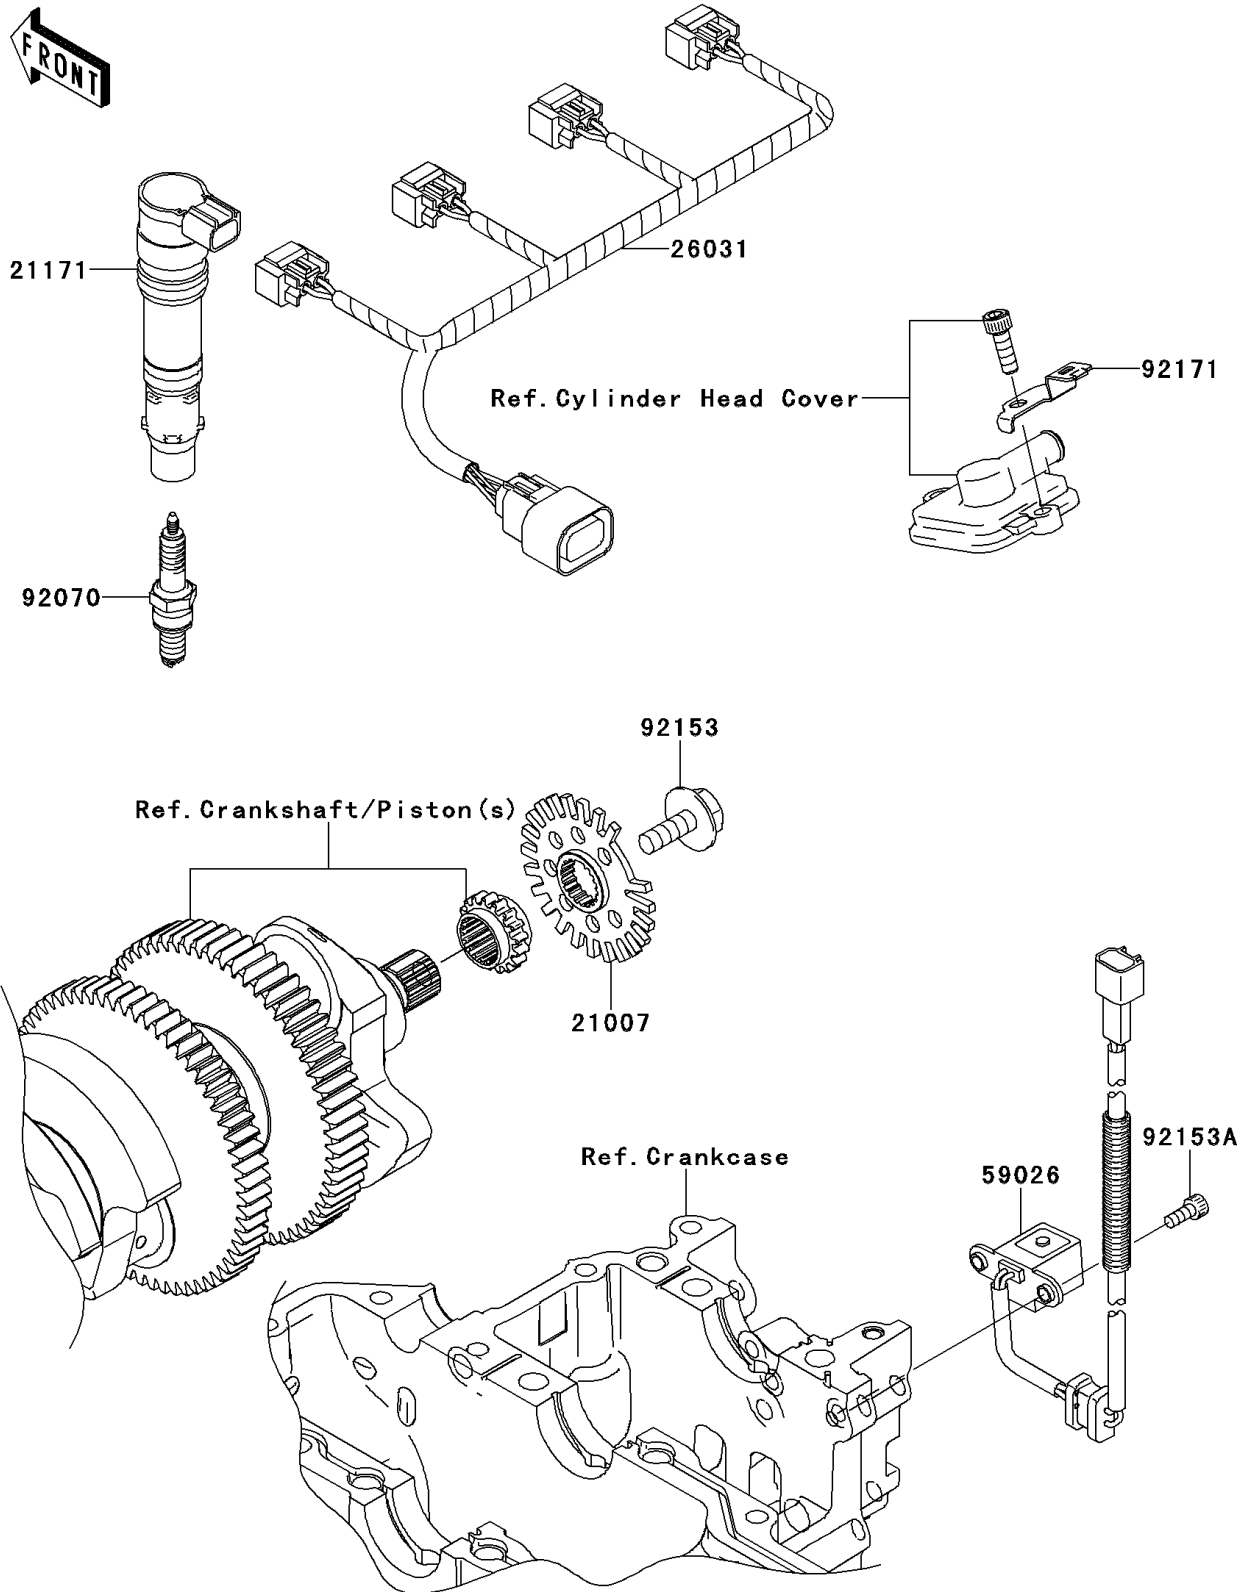

2010 Concoors® 14 ABS PARTS DIAGRAM

Ignition System

E1830

2010 Concours® 14 ABS PARTS LIST

Ignition System

ITEM NAME	PART NUMBER	QUANTITY
ROTOR (Ref # 21007)	21007-0066	1
COIL-ASSY-IGNITION (Ref # 21171)	21171-0005	1
HARNESS,SUB (Ref # 26031)	26031-0742	1
COIL-PULSING (Ref # 59026)	59026-0028	1
PLUG-SPARK,CR9EIA(NGK) (Ref # 92070)	92070-0014	1
BOLT,FLANGED,8X23 (Ref # 92153)	92153-0549	1
BOLT,SOCKET,5X12 (Ref # 92153A)	92153-1293	1
CLAMP (Ref # 92171)	92171-0524	1