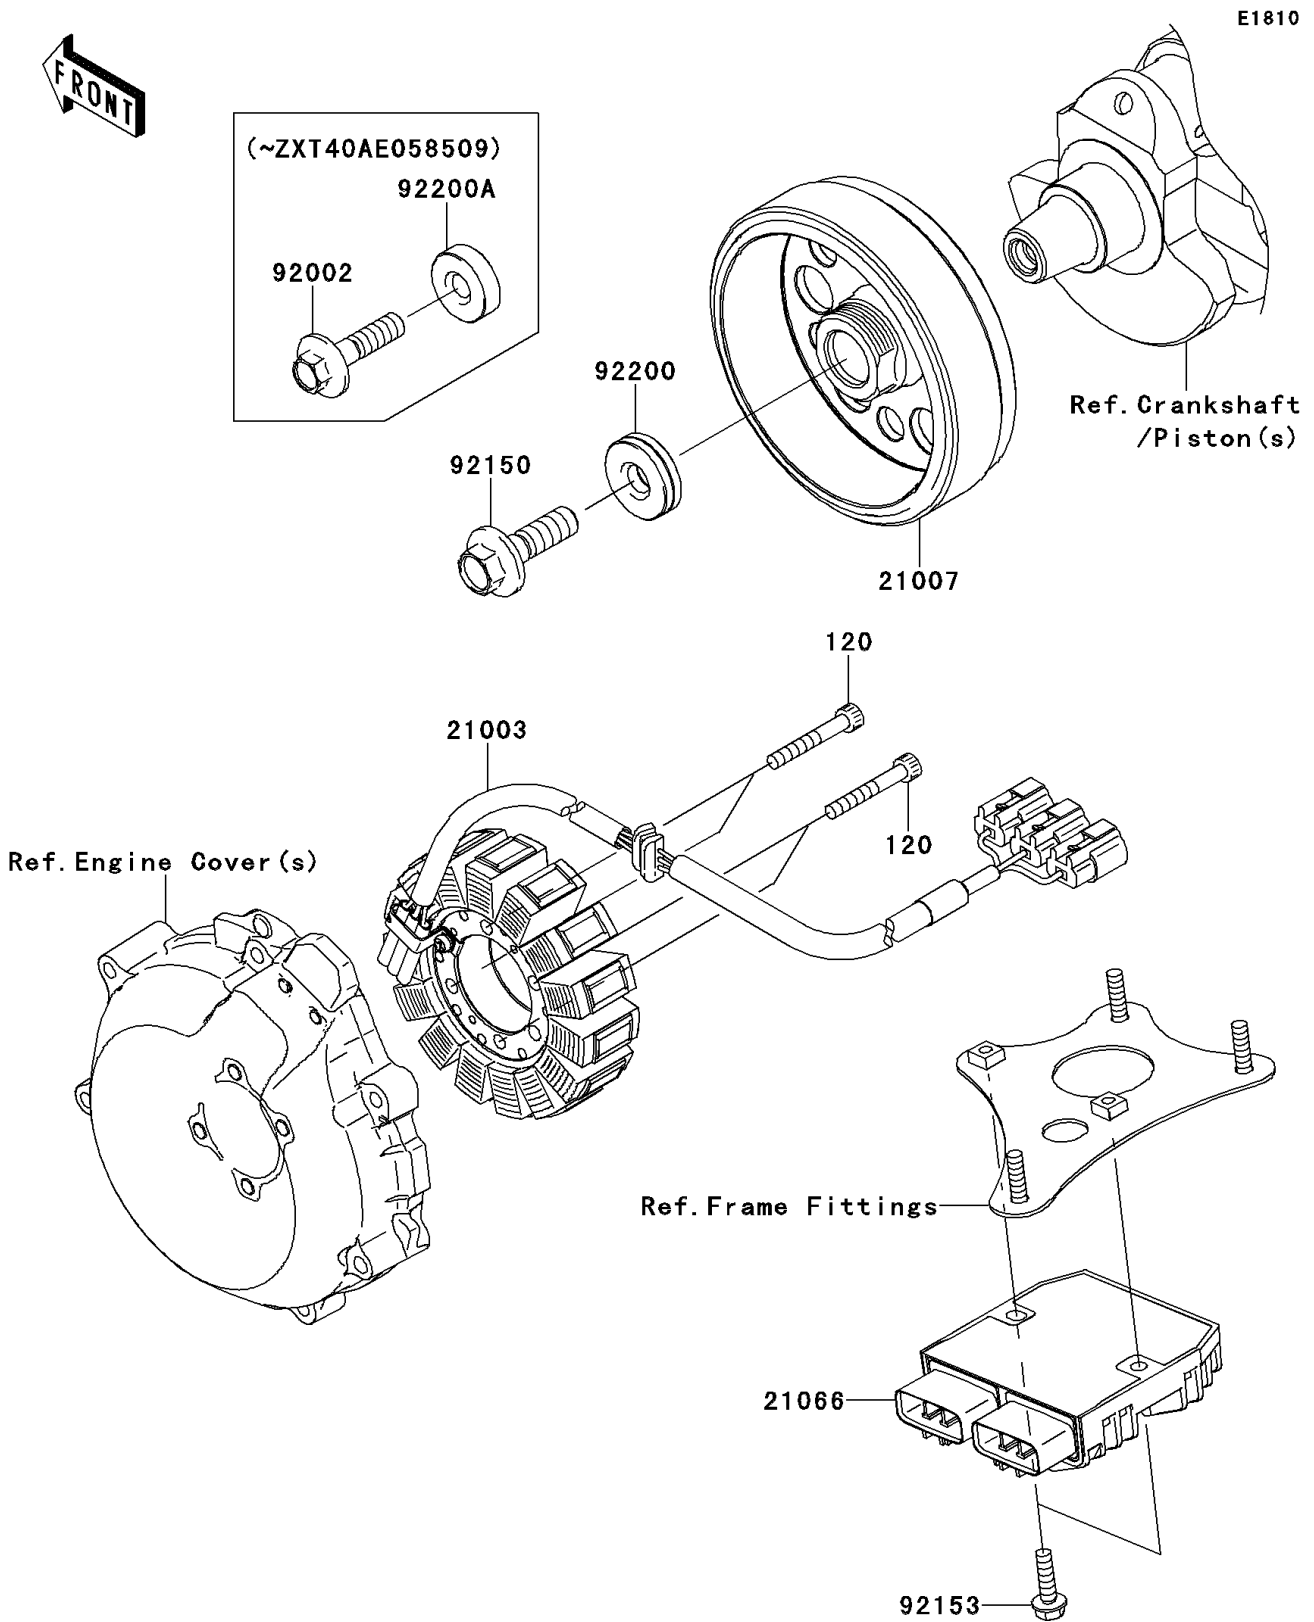

## 2010 Concours® 14 ABS PARTS DIAGRAM

Generator

## 2010 Concours® 14 ABS PARTS LIST

Generator

ITEM NAME	PART NUMBER	QUANTITY
BOLT-SOCKET,6X40 (Ref # 120)	120CA0640	1
STATOR (Ref # 21003)	21003-0085	1
ROTOR (Ref # 21007)	21007-0125	1
REGULATOR-VOLTAGE (Ref # 21066)	21066-0714	1
BOLT,FLANGED,10X40 (Ref # 92002)	92002-1296	1
BOLT,12X40 (Ref # 92150)	92150-1717	1
BOLT,FLANGED,6X22 (Ref # 92153)	92153-1598	1
WASHER,12X34X9 (Ref # 92200)	92200-0369	1
WASHER (Ref # 92200A)	92200-1667	1