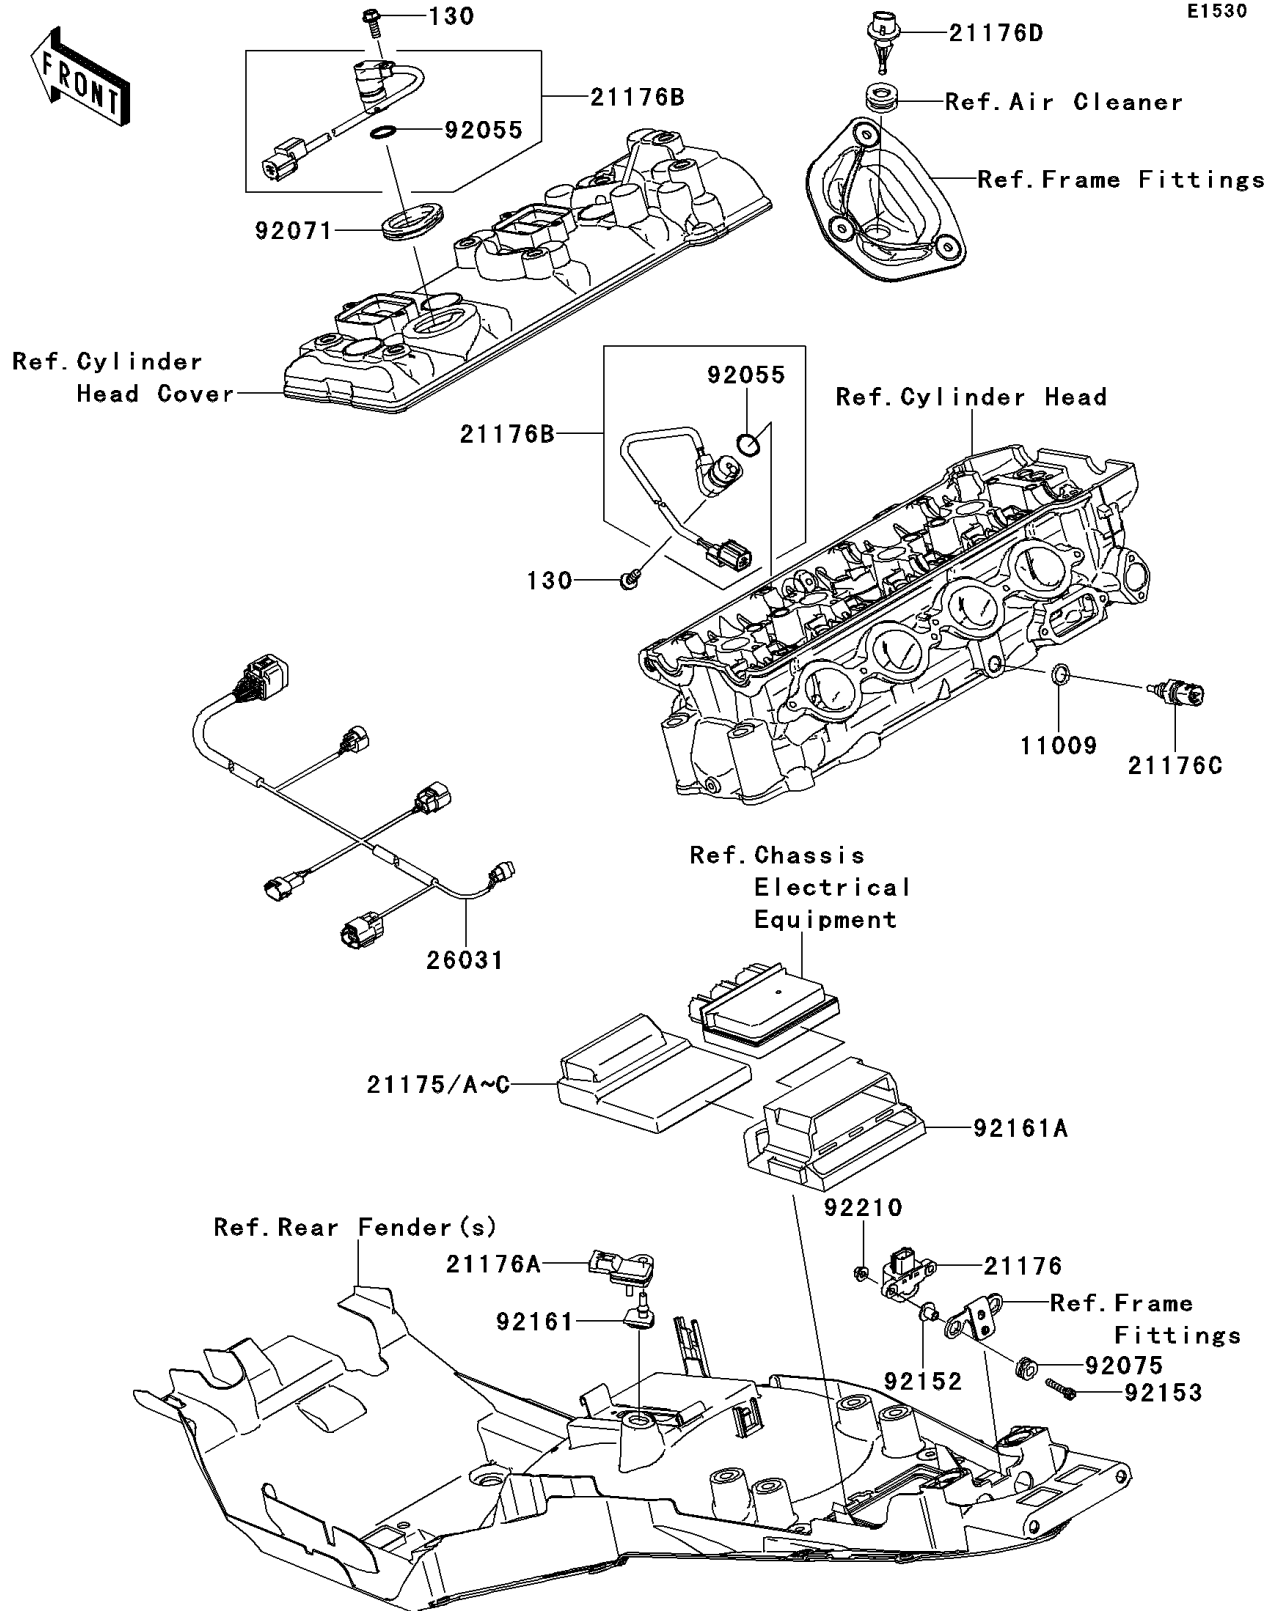

## 2010 Concours® 14 ABS PARTS DIAGRAM

Fuel Injection

E1530

## 2010 Concours® 14 ABS PARTS LIST

Fuel Injection

ITEM NAME	PART NUMBER	QUANTITY
BOLT-FLANGED,6X16 (Ref # 130)	130CC0616	1
GASKET,12.5X18X1.5 (Ref # 11009)	11009-1376	1
SENSOR,VEHICLE-DOWN (Ref # 21176)	21176-0026	1
SENSOR,PRESSURE (Ref # 21176A)	21176-0058	1
SENSOR,CAM (Ref # 21176B)	21176-0064	1
SENSOR,WATER TEMP (Ref # 21176C)	21176-1120	1
SENSOR,AIR TEMP (Ref # 21176D)	21176-2106	1
HARNESS (Ref # 26031)	26031-0799	1
RING-O (Ref # 92055)	92055-1639	1
GROMMET (Ref # 92071)	92071-0028	1
DAMPER (Ref # 92075)	92075-1912	1
COLLAR (Ref # 92152)	92152-0329	1
BOLT,SOCKET,5X22 (Ref # 92153)	92153-1597	1
DAMPER (Ref # 92161)	92161-0041	1
DAMPER (Ref # 92161A)	92161-0092	1
NUT,FLANGED,5MM (Ref # 92210)	92210-0007	1
CONTROL UNIT-ELECTRONIC (Ref # 21175)	21175-0257	1
CONTROL UNIT-ELECTRONIC (Ref # 21175A)	21175-0258	1