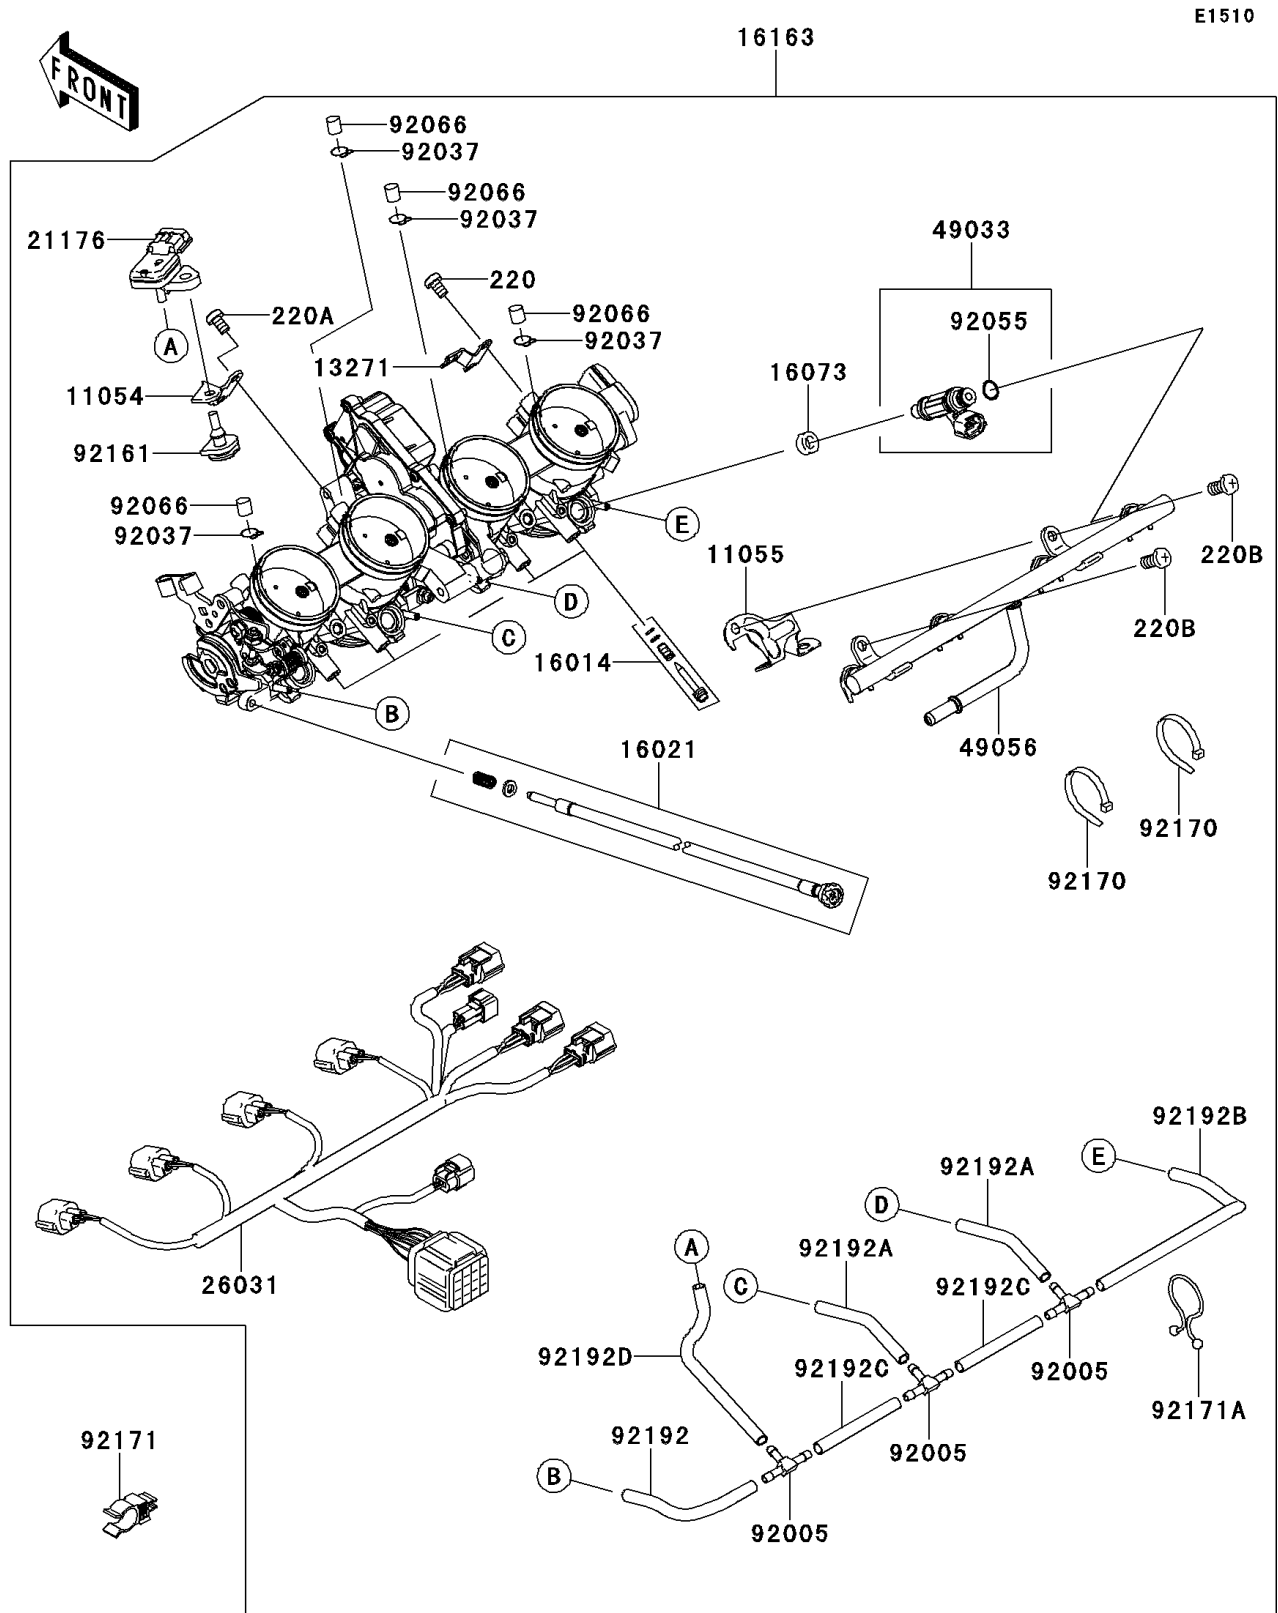

2010 Concours® 14 ABS PARTS DIAGRAM

Throttle

2010 Concours® 14 ABS PARTS LIST

Throttle

ITEM NAME	PART NUMBER	QUANTITY
SCREW-PAN-CROS,5X6 (Ref # 220)	220AA0506	1
SCREW-PAN-CROS,5X8 (Ref # 220A)	220AA0508	1
SCREW-PAN-CROS,6X12 (Ref # 220B)	220AA0612	1
BRACKET (Ref # 11054)	11054-0556	1
BRACKET (Ref # 11055)	11055-0395	1
PLATE (Ref # 13271)	13271-0792	1
SCREW-PILOT AIR (Ref # 16014)	16014-0005	1
SCREW-THROTTLE STOP (Ref # 16021)	16021-0024	1
INSULATOR,INJECTER (Ref # 16073)	16073-1123	1
THROTTLE-ASSY,40EIDW (Ref # 16163)	16163-0145	1
SENSOR,PRESSURE (Ref # 21176)	21176-0058	1
HARNESS (Ref # 26031)	26031-0797	1
NOZZLE-INJECTION (Ref # 49033)	49033-0011	1
PIPE-INJECTION (Ref # 49056)	49056-0017	1
FITTING (Ref # 92005)	92005-1380	1
CLAMP,BREATHER TUBE (Ref # 92037)	92037-174	1
RING-O,INJECTION NOZZLE (Ref # 92055)	92055-1622	1
PLUG,FITTING (Ref # 92066)	92066-1549	1
DAMPER (Ref # 92161)	92161-0041	1
CLAMP (Ref # 92170)	92170-2044	1
CLAMP (Ref # 92171)	92171-0687	1
CLAMP (Ref # 92171A)	92171-1680	1
TUBE (Ref # 92192)	92192-0131	1
TUBE,3.2X7.4X60 (Ref # 92192A)	92192-0576	1
TUBE,3.2X7.4X175 (Ref # 92192B)	92192-0577	1
TUBE,3.2X7.4X50 (Ref # 92192C)	92192-0578	1
TUBE,3.2X7.4X160 (Ref # 92192D)	92192-0579	1