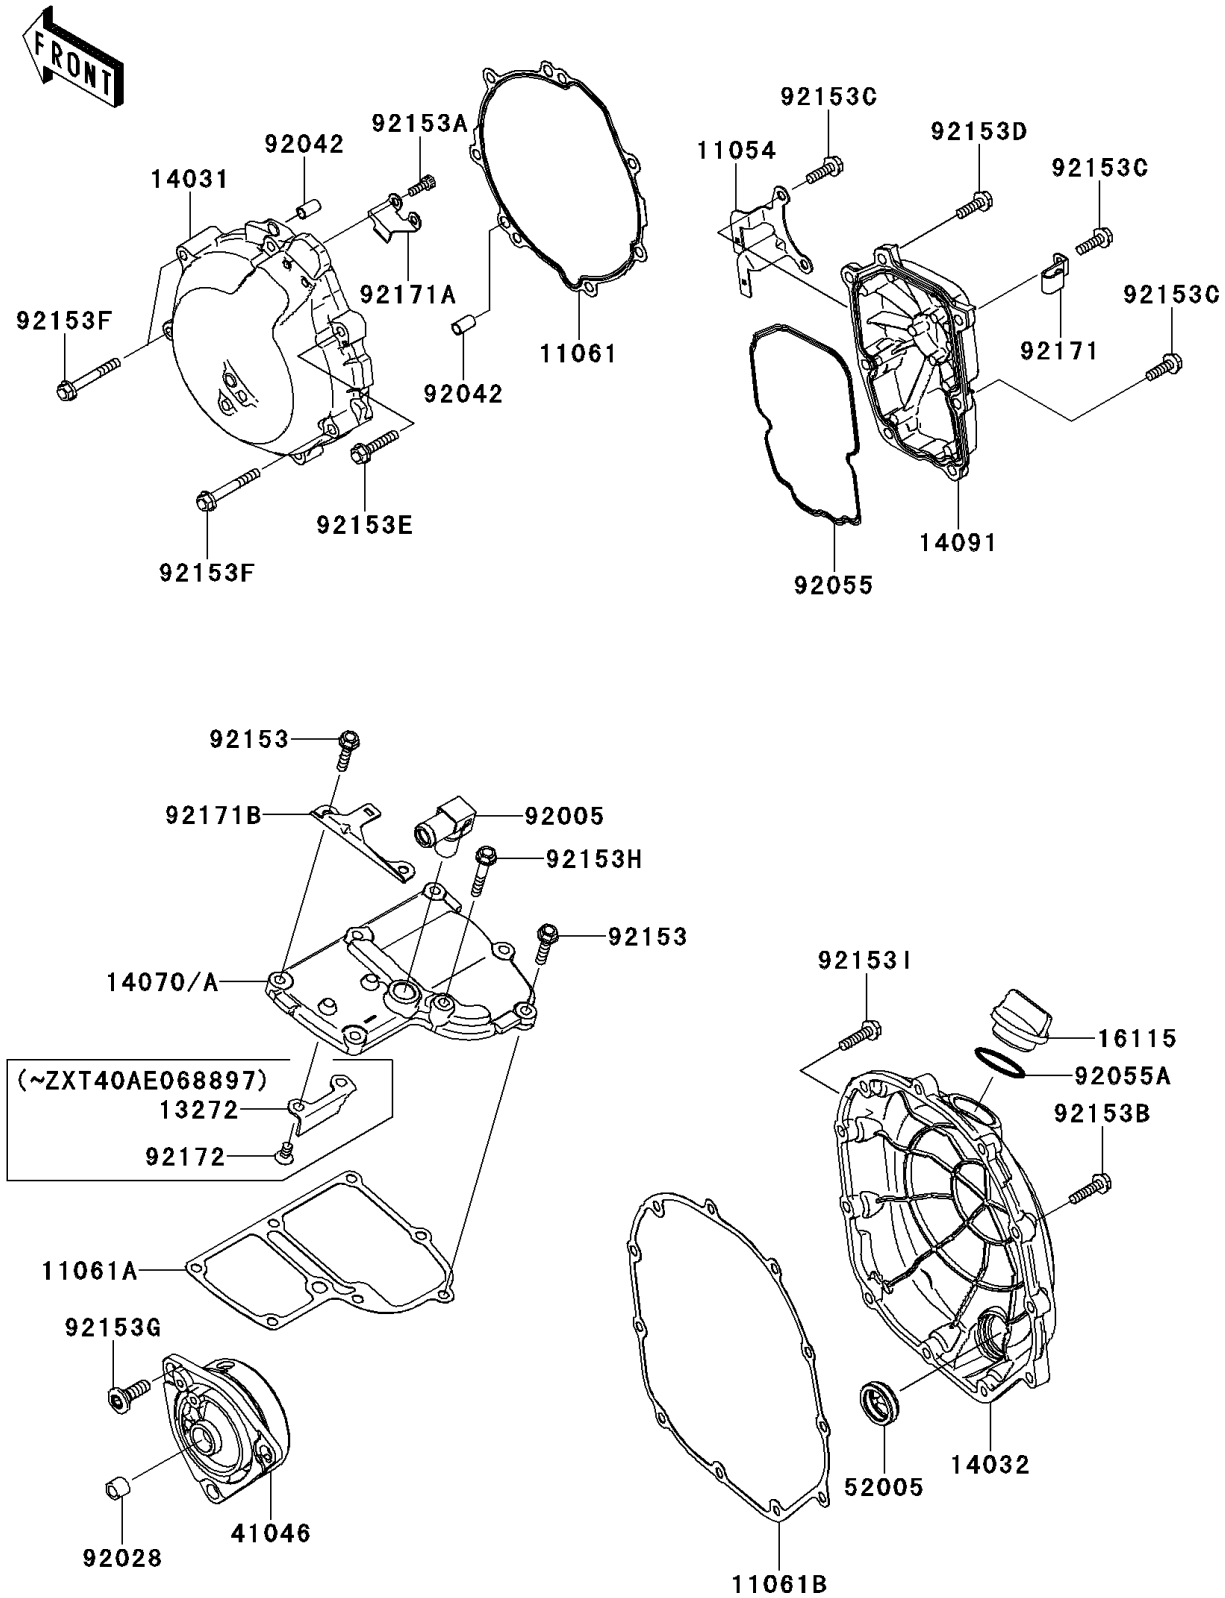

2010 Concours® 14 ABS PARTS DIAGRAM

Engine Cover(s)

E1431

2010 Concours® 14 ABS PARTS LIST

Engine Cover(s)

ITEM NAME	PART NUMBER	QUANTITY
BRACKET (Ref # 11054)	11054-1364	1
GASKET,GENERATOR COVER (Ref # 11061)	11061-0197	1
GASKET,BREATHER BODY (Ref # 11061A)	11061-0808	1
GASKET,CLUTCH COVER (Ref # 11061B)	11061-0810	1
PLATE (Ref # 13272)	13272-0155	1
COVER-GENERATOR (Ref # 14031)	14031-0083	1
COVER-CLUTCH (Ref # 14032)	14032-0570	1
BODY-BREATHER (Ref # 14070)	14070-0004	1
COVER,PULSER (Ref # 14091)	14091-0896	1
CAP-OIL FILLER (Ref # 16115)	16115-1009	1
HOUSING-BEARING (Ref # 41046)	41046-0023	1
GAUGE (Ref # 52005)	52005-0024	1
FITTING (Ref # 92005)	92005-0044	1
BUSHING,8X12X10 (Ref # 92028)	92028-1750	1
PIN,DOWEL,6.3X8X14 (Ref # 92042)	92042-007	1
RING-O,PULSER COVER (Ref # 92055)	92055-0086	1
RING-O,31.5X2.6 (Ref # 92055A)	92055-049	1
BOLT,6X25 (Ref # 92153)	92153-1071	1
BOLT,SOCKET,5X14 (Ref # 92153A)	92153-1286	1
BOLT,FLANGED,6X25 (Ref # 92153B)	92153-1569	1
BOLT,FLANGED,6X20 (Ref # 92153C)	92153-1572	1
BOLT,FLANGED,6X20 (Ref # 92153D)	92153-1573	1
BOLT,FLANGED,6X30 (Ref # 92153E)	92153-1574	1
BOLT,FLANGED,6X45 (Ref # 92153F)	92153-1575	1
BOLT,SOCKET,8X25 (Ref # 92153G)	92153-1578	1
BOLT,FLANGED,6X35 (Ref # 92153H)	92153-1579	1
BOLT,FLANGED,6X25 (Ref # 92153I)	92153-1719	1
CLAMP (Ref # 92171)	92171-0761	1
CLAMP (Ref # 92171A)	92171-0768	1

2010 Concours® 14 ABS PARTS LIST

Engine Cover(s)

ITEM NAME	PART NUMBER	QUANTITY
CLAMP (Ref # 92171B)	92171-0769	1
SCREW-CSK-CROS,6X12 (Ref # 92172)	92172-0747	1