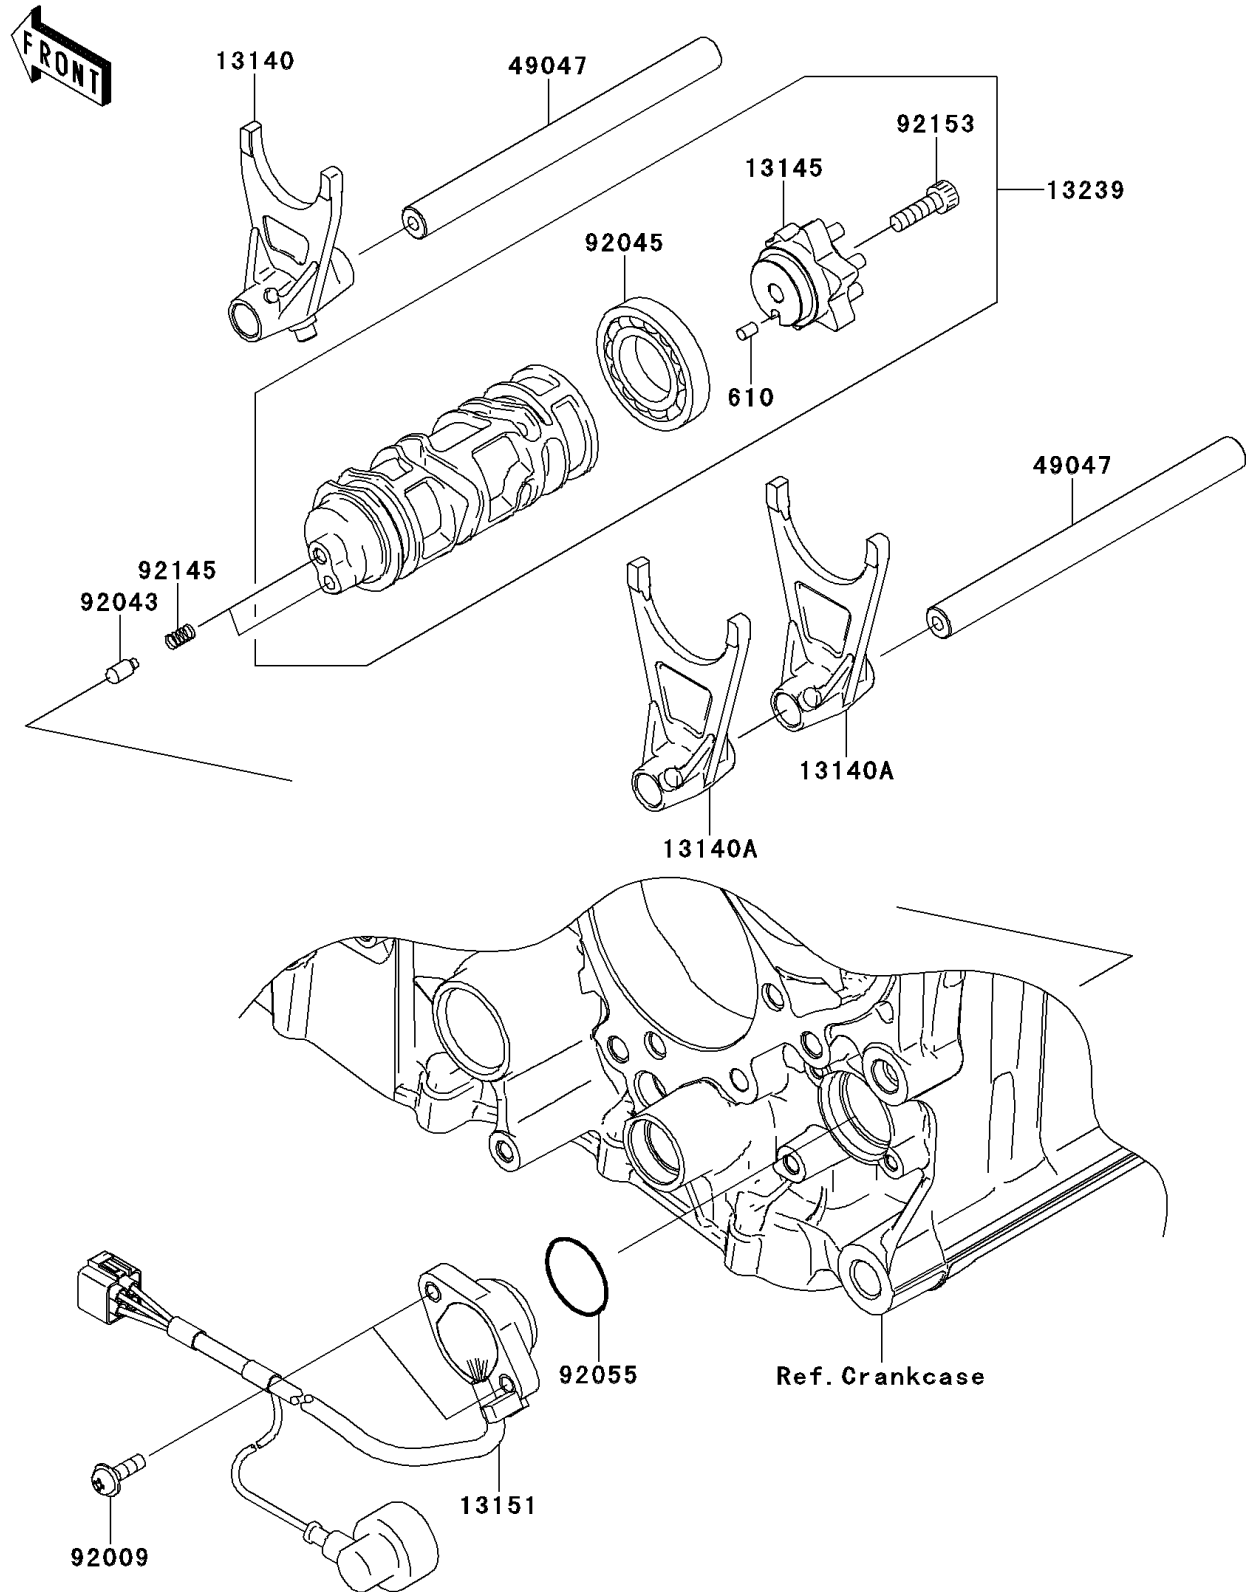

## 2010 Concours® 14 ABS PARTS DIAGRAM

Gear Change Drum/Shift Fork(s)

E1362

## 2010 Concours® 14 ABS PARTS LIST

Gear Change Drum/Shift Fork(s)

ITEM NAME	PART NUMBER	QUANTITY
ROLLER,4X6 (Ref # 610)	610A0406	1
FORK-SHIFT,INPUT (Ref # 13140)	13140-0046	1
FORK-SHIFT,OUTPUT (Ref # 13140A)	13140-0050	1
CAM-CHANGE DRUM (Ref # 13145)	13145-0023	1
SWITCH-COMP,NEUTRAL (Ref # 13151)	13151-0031	1
DRUM-ASSY-CHANGE (Ref # 13239)	13239-0023	1
ROD-SHIFT (Ref # 49047)	49047-0023	1
SCREW (Ref # 92009)	92009-1895	1
PIN (Ref # 92043)	92043-1654	1
BEARING-BALL,16005 (Ref # 92045)	92045-1045	1
RING-O,27.7X2.4 (Ref # 92055)	92055-091	1
SPRING (Ref # 92145)	92145-1414	1
BOLT,SOCKET,6X20 (Ref # 92153)	92153-1031	1