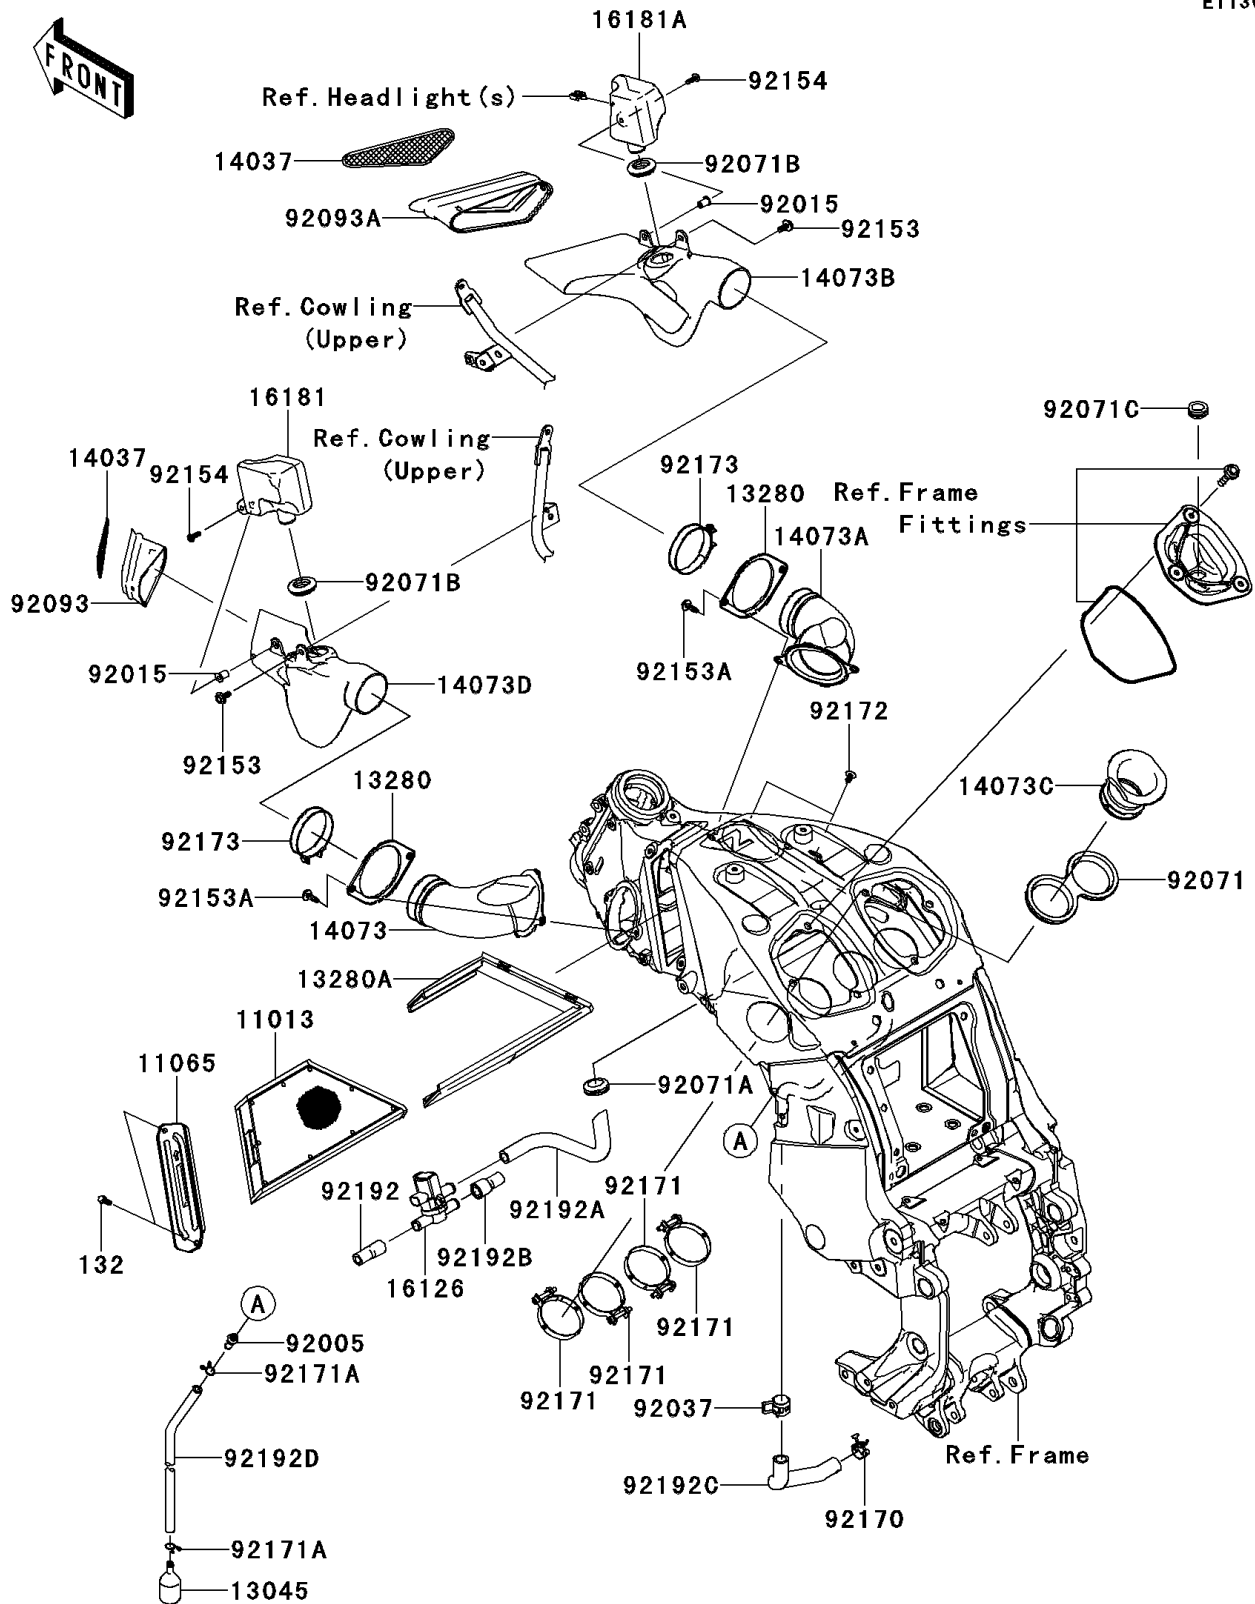

2010 Concours® 14 ABS PARTS DIAGRAM

Air Cleaner

E1130

2010 Concours® 14 ABS PARTS LIST

Air Cleaner

ITEM NAME	PART NUMBER	QUANTITY
BOLT-FLANGED-SMALL,6X14 (Ref # 132)	132BA0614	1
ELEMENT-AIR FILTER (Ref # 11013)	11013-0014	1
CAP (Ref # 11065)	11065-0325	1
RECEIVER-OIL (Ref # 13045)	13045-1057	1
HOLDER (Ref # 13280)	13280-0154	1
HOLDER,ELEMENT (Ref # 13280A)	13280-0165	1
SCREEN (Ref # 14037)	14037-0060	1
DUCT,RAM-FRAME,LH (Ref # 14073)	14073-0101	1
DUCT,RAM-FRAME,RH (Ref # 14073A)	14073-0102	1
DUCT,RAM,RH (Ref # 14073B)	14073-0145	1
DUCT,FUNNEL (Ref # 14073C)	14073-0168	1
DUCT,RAM,LH (Ref # 14073D)	14073-0289	1
VALVE,AIR SWITCHING (Ref # 16126)	16126-0038	1
TANK-RESONATOR,LH (Ref # 16181)	16181-0008	1
TANK-RESONATOR,RH (Ref # 16181A)	16181-0009	1
FITTING (Ref # 92005)	92005-0055	1
NUT,WELL,5MM (Ref # 92015)	92015-1757	1
CLAMP,HOSE CLIP (Ref # 92037)	92037-1460	1
GROMMET (Ref # 92071)	92071-0023	1
GROMMET,AIR FILTER (Ref # 92071A)	92071-1042	1
GROMMET (Ref # 92071B)	92071-1259	1
GROMMET (Ref # 92071C)	92071-2140	1
SEAL,DUCT,LH (Ref # 92093)	92093-0069	1
SEAL,DUCT,RH (Ref # 92093A)	92093-0077	1
BOLT,UPSET-WP,6X16 (Ref # 92153)	92153-1587	1
BOLT,SOCKET,6X20 (Ref # 92153A)	92153-1927	1
BOLT,SOCKET,5X16 (Ref # 92154)	92154-0209	1
CLAMP (Ref # 92170)	92170-1060	1
CLAMP (Ref # 92171)	92171-0677	1

2010 Concours® 14 ABS PARTS LIST

Air Cleaner

ITEM NAME	PART NUMBER	QUANTITY
CLAMP (Ref # 92171A)	92171-0721	1
SCREW,6X16 (Ref # 92172)	92172-0284	1
CLAMP,65MM (Ref # 92173)	92173-0080	1
TUBE,REED VALVE-ASV (Ref # 92192)	92192-0376	1
TUBE,ASV-FRAME (Ref # 92192A)	92192-0399	1
TUBE,ASV CAP (Ref # 92192B)	92192-0408	1
TUBE,BREATHER (Ref # 92192C)	92192-0701	1
TUBE,7X12X250 (Ref # 92192D)	92192-0863	1