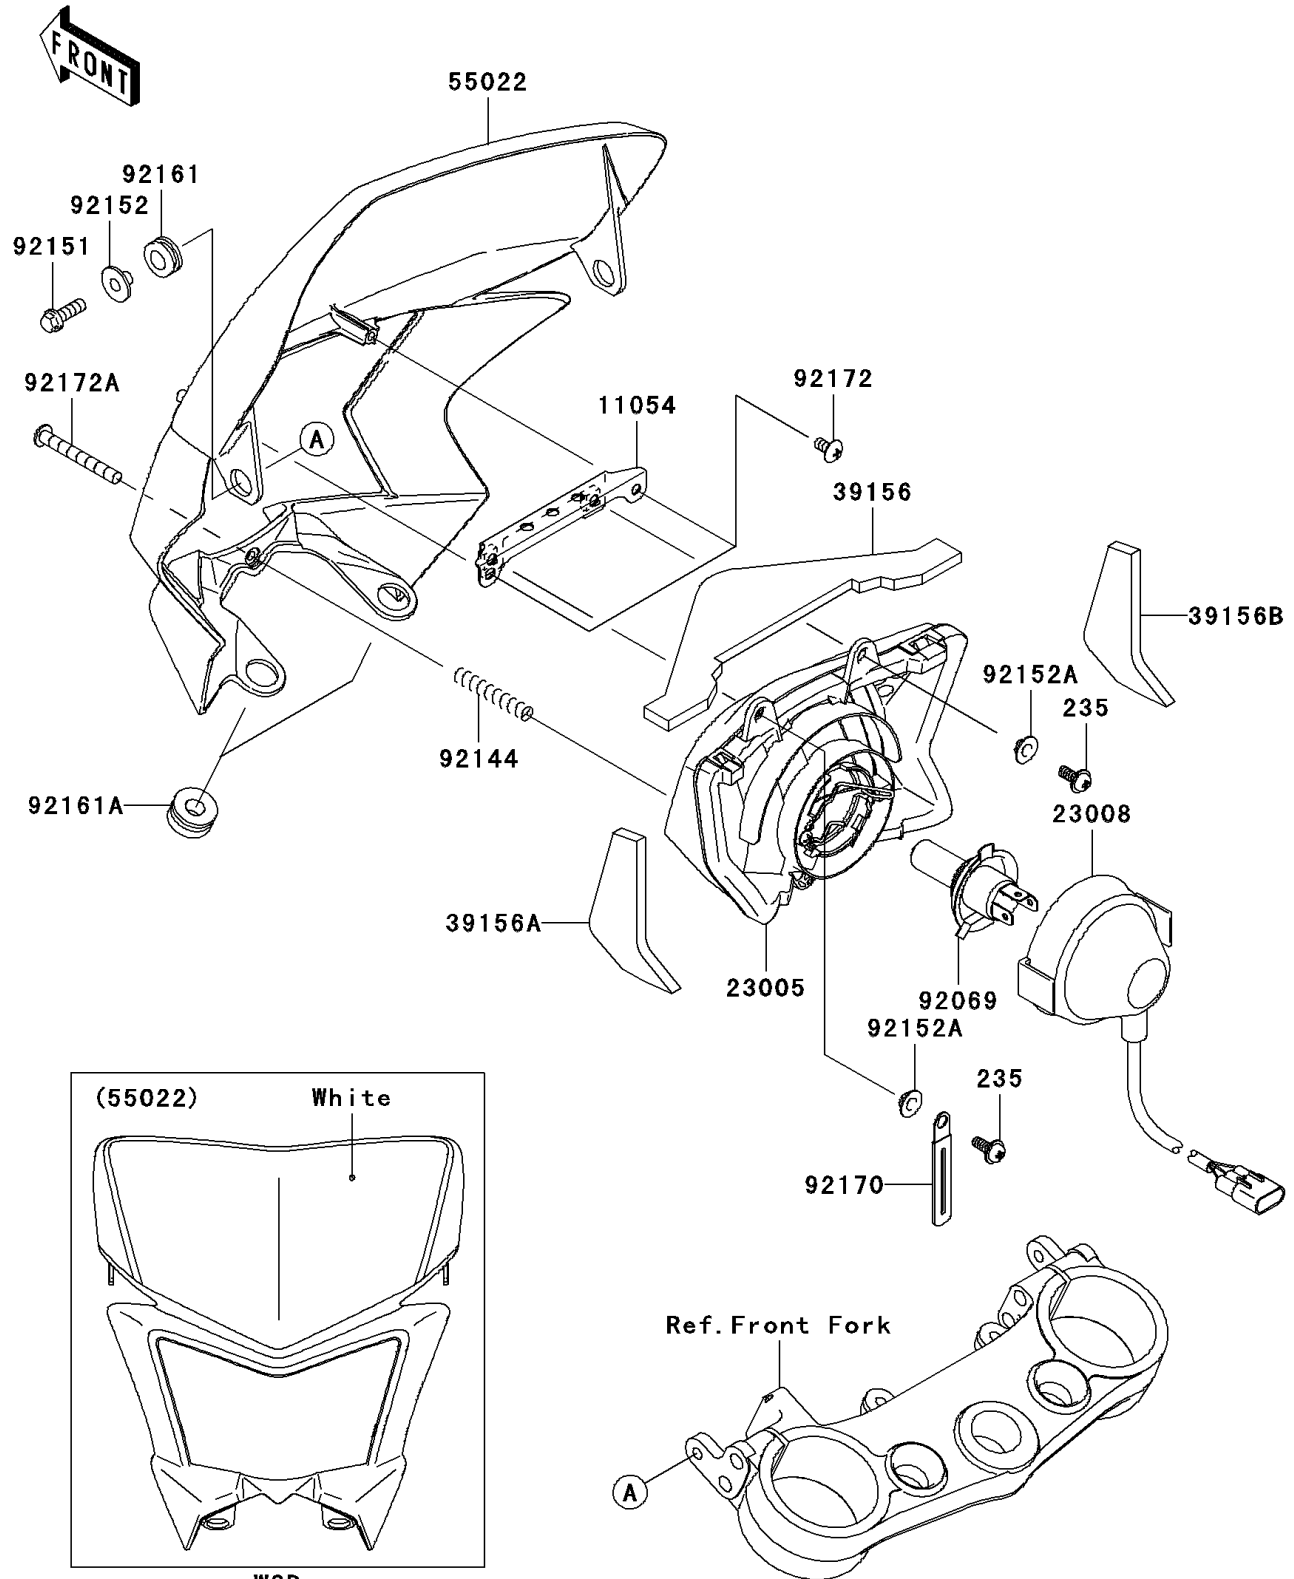

## 2008 KLX™450R PARTS DIAGRAM

Headlight(s)

F2710

## 2008 KLX™450R PARTS LIST

Headlight(s)

ITEM NAME	PART NUMBER	QUANTITY
SCREW-PAN-WP-CROS,5X12 (Ref # 235)	235AA0512	1
BRACKET,HEAD LAMP (Ref # 11054)	11054-1069	1
BODY-COMP-HEAD LAMP (Ref # 23005)	23005-0020	1
SOCKET-ASSY,HEAD LAMP (Ref # 23008)	23008-0064	1
PAD,HEAD LAMP, TOP (Ref # 39156)	39156-0267	1
PAD,HEAD LAMP,LH (Ref # 39156A)	39156-0268	1
PAD,HEAD LAMP,RH (Ref # 39156B)	39156-0269	1
COVER-HEAD LAMP,B.WHITE (Ref # 55022)	55022-0038-266	1
BULB,12V 35/35W (Ref # 92069)	92069-1120	1
SPRING (Ref # 92144)	92144-2266	1
BOLT,6X18 (Ref # 92151)	92151-1311	1
COLLAR (Ref # 92152)	92152-0295	1
COLLAR (Ref # 92152A)	92152-0573	1
DAMPER (Ref # 92161)	92161-0266	1
DAMPER (Ref # 92161A)	92161-0537	1
CLAMP (Ref # 92170)	92170-1514	1
SCREW,TAPPING,5X10 (Ref # 92172)	92172-0262	1
SCREW,TAPPING,4X40 (Ref # 92172A)	92172-0311	1