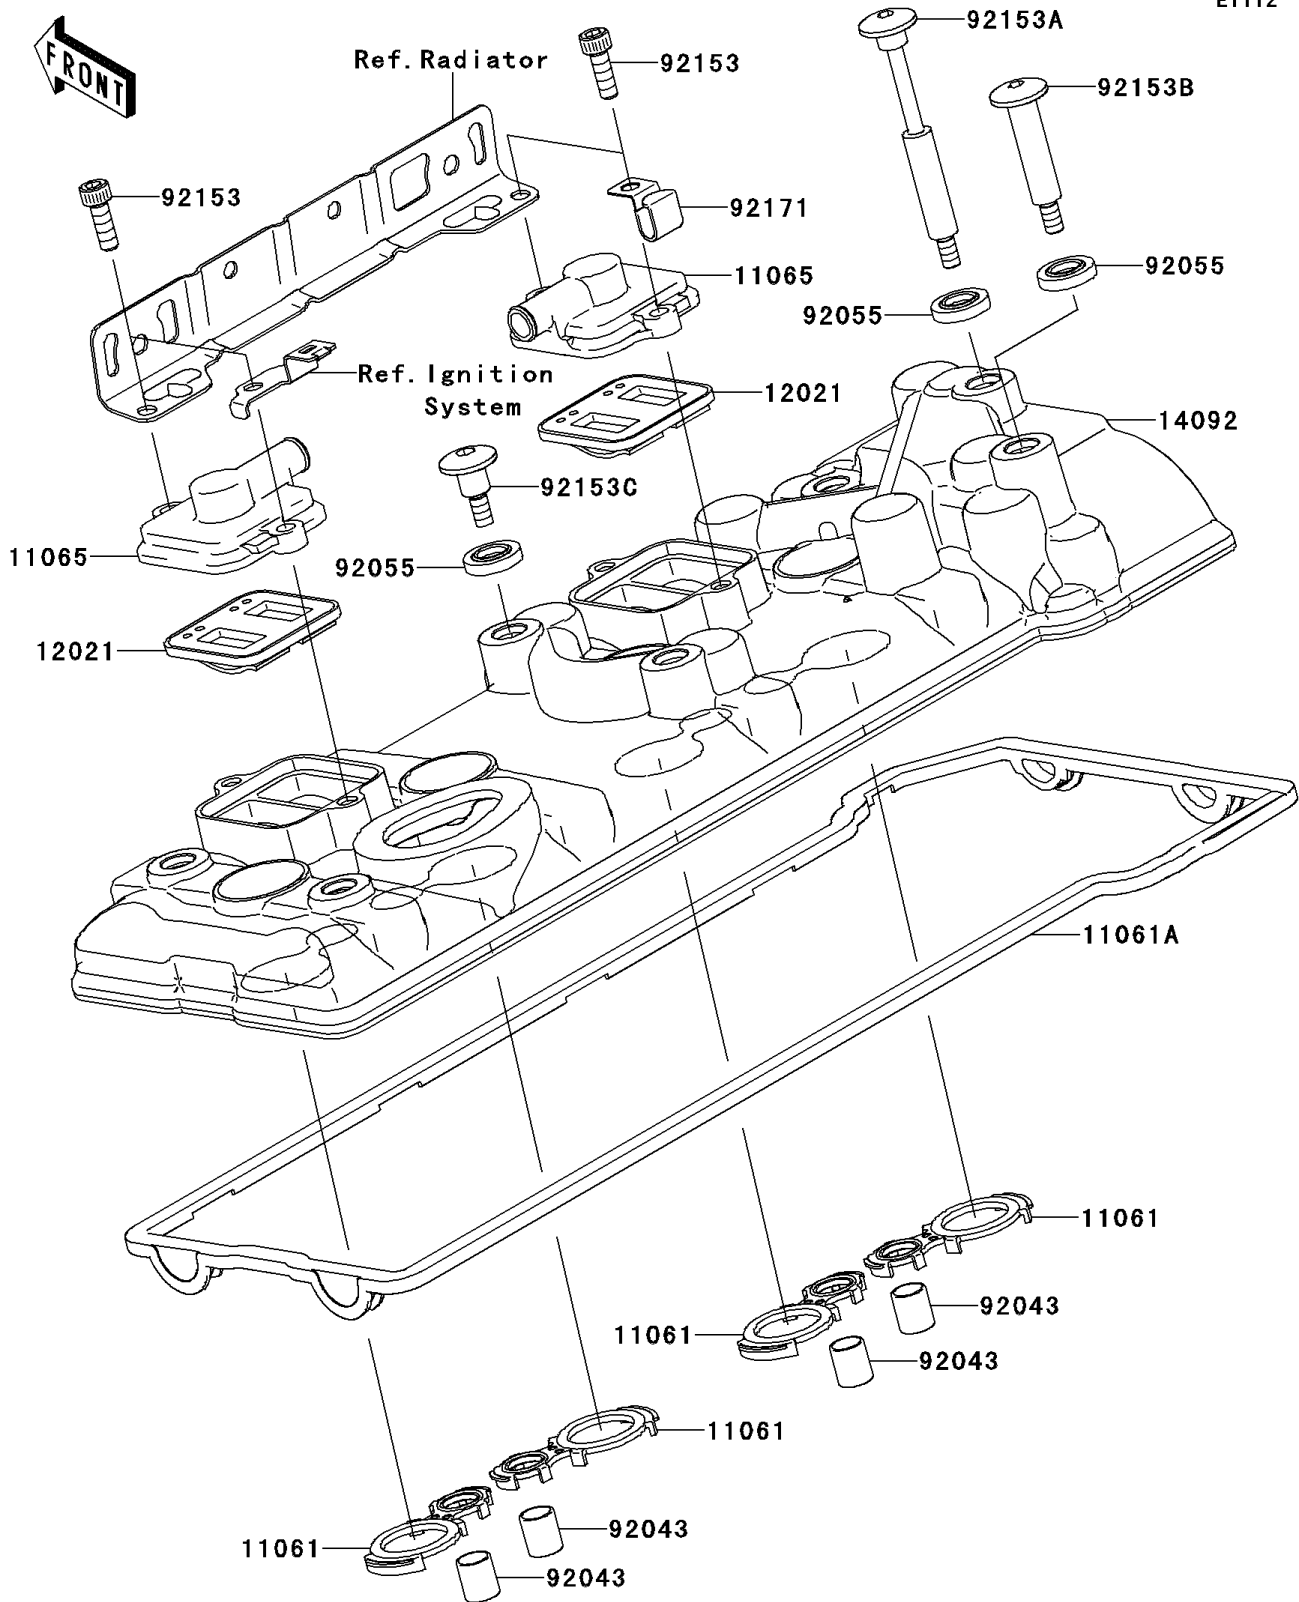

## 2010 Concoors® 14 ABS PARTS DIAGRAM

Cylinder Head Cover

E1112

## 2010 Concours® 14 ABS PARTS LIST

Cylinder Head Cover

ITEM NAME	PART NUMBER	QUANTITY
GASKET,HEAD HOLE (Ref # 11061)	11061-0196	1
GASKET,HEAD COVER (Ref # 11061A)	11061-0263	1
CAP (Ref # 11065)	11065-1247	1
VALVE-ASSY-REED (Ref # 12021)	12021-1130	1
COVER,HEAD (Ref # 14092)	14092-0096	1
PIN,10.1X12X14 (Ref # 92043)	92043-4009	1
RING-O (Ref # 92055)	92055-0187	1
BOLT,SOCKET,6X18 (Ref # 92153)	92153-1284	1
BOLT,SOCKET,6X90 (Ref # 92153A)	92153-1715	1
BOLT,SOCKET,6X50.8 (Ref # 92153B)	92153-1753	1
BOLT,SOCKET,6X22.5 (Ref # 92153C)	92153-1779	1
CLAMP (Ref # 92171)	92171-0766	1