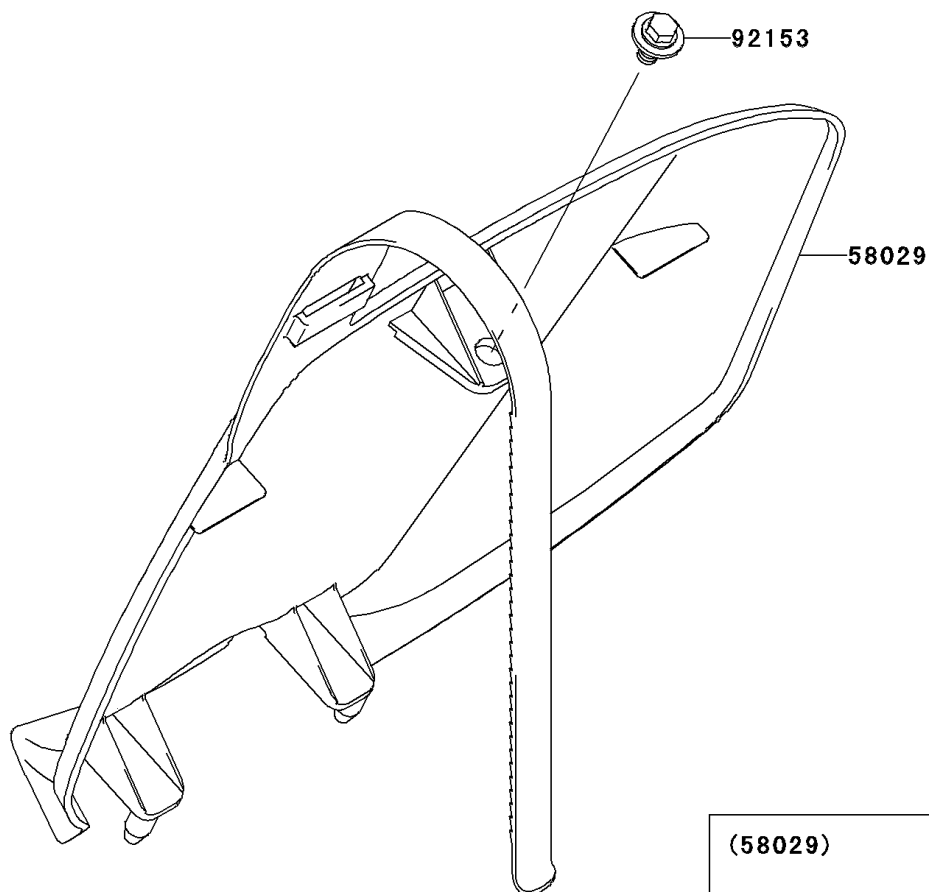

2008 KX™250F PARTS DIAGRAM

Accessory

F2910

WOD

2008 KX™250F PARTS LIST

Accessory

ITEM NAME	PART NUMBER	QUANTITY
PLATE-NUMBER,F.BLACK (Ref # 58029)	58029-0003-6Z	1
BOLT,6X12 (Ref # 92153)	92153-0503	1