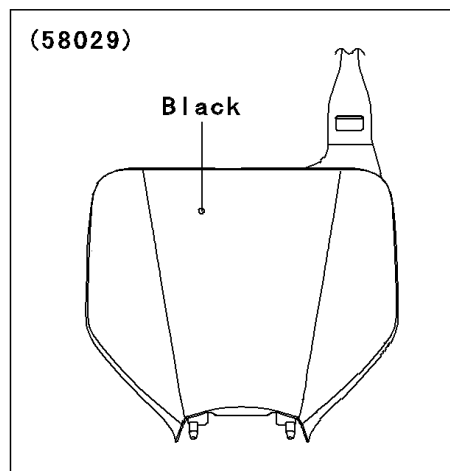

2008 KX™250F PARTS DIAGRAM

Accessory

F2910

WOD

2008 KX™250F PARTS LIST

Accessory

ITEM NAME	PART NUMBER	QUANTITY
PLATE-NUMBER,F.BLACK (Ref # 58029)	58029-0003-6Z	1
BOLT,6X12 (Ref # 92153)	92153-0503	1