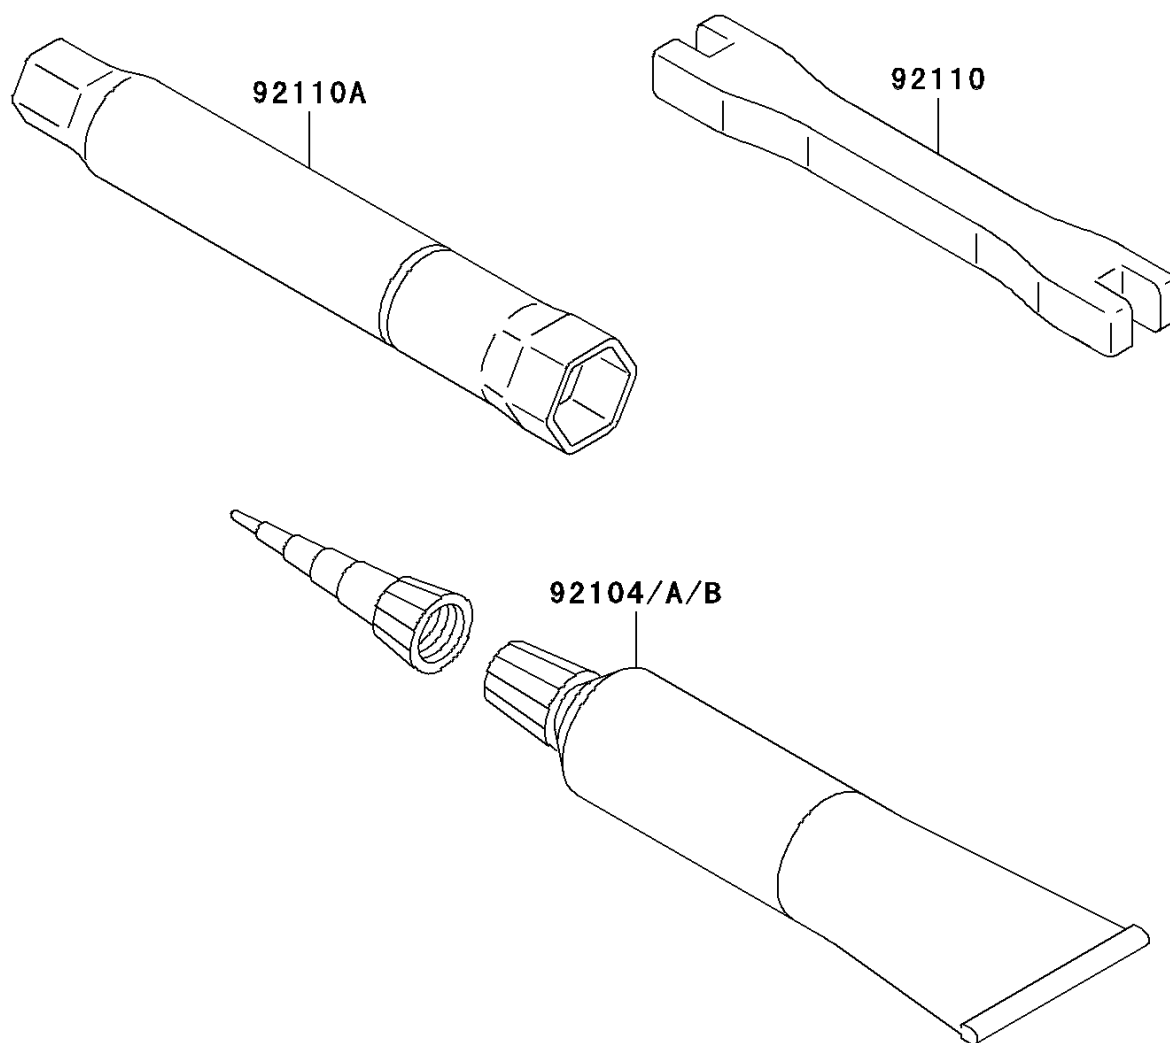

## 2008 KX™250F PARTS DIAGRAM

Owner's Tools

F2810

## 2008 KX™250F PARTS LIST

Owner's Tools

ITEM NAME	PART NUMBER	QUANTITY
GASKET-LIQUID,TB1211F (Ref # 92104)	92104-0004	1
GASKET-LIQUID,TB1216,GRAY (Ref # 92104A)	92104-1063	1
GASKET-LIQUID,BLACK TB1216B (Ref # 92104B)	92104-1064	1
TOOL-WRENCH,NIPPLE,6X8 (Ref # 92110)	92110-0004	1
TOOL-WRENCH,BOX,16MM (Ref # 92110A)	92110-0005	1