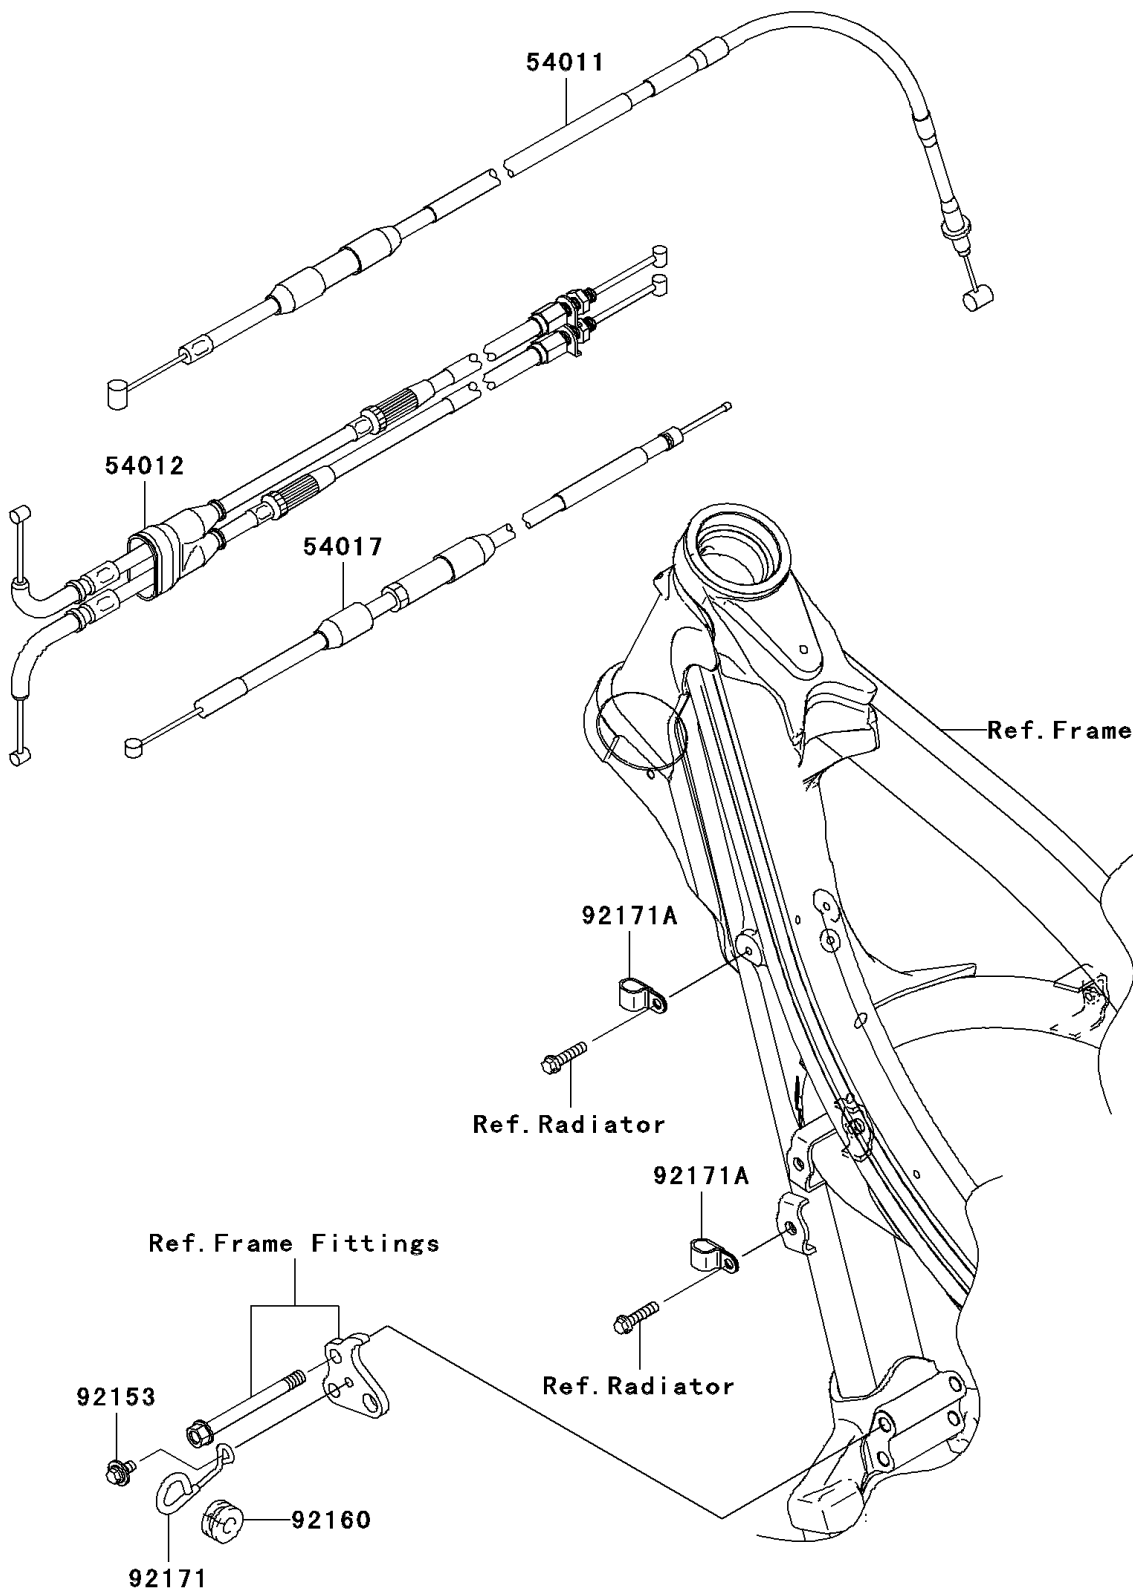

2008 KX™250F PARTS DIAGRAM

Cables

F2540

2008 KX™250F PARTS LIST

Cables

ITEM NAME	PART NUMBER	QUANTITY
CABLE-CLUTCH (Ref # 54011)	54011-0044	1
CABLE-THROTTLE (Ref # 54012)	54012-0156	1
CABLE-STARTER (Ref # 54017)	54017-0014	1
BOLT,6X12 (Ref # 92153)	92153-0503	1
DAMPER (Ref # 92160)	92160-1913	1
CLAMP,CABLE (Ref # 92171)	92171-0253	1
CLAMP (Ref # 92171A)	92171-0614	1