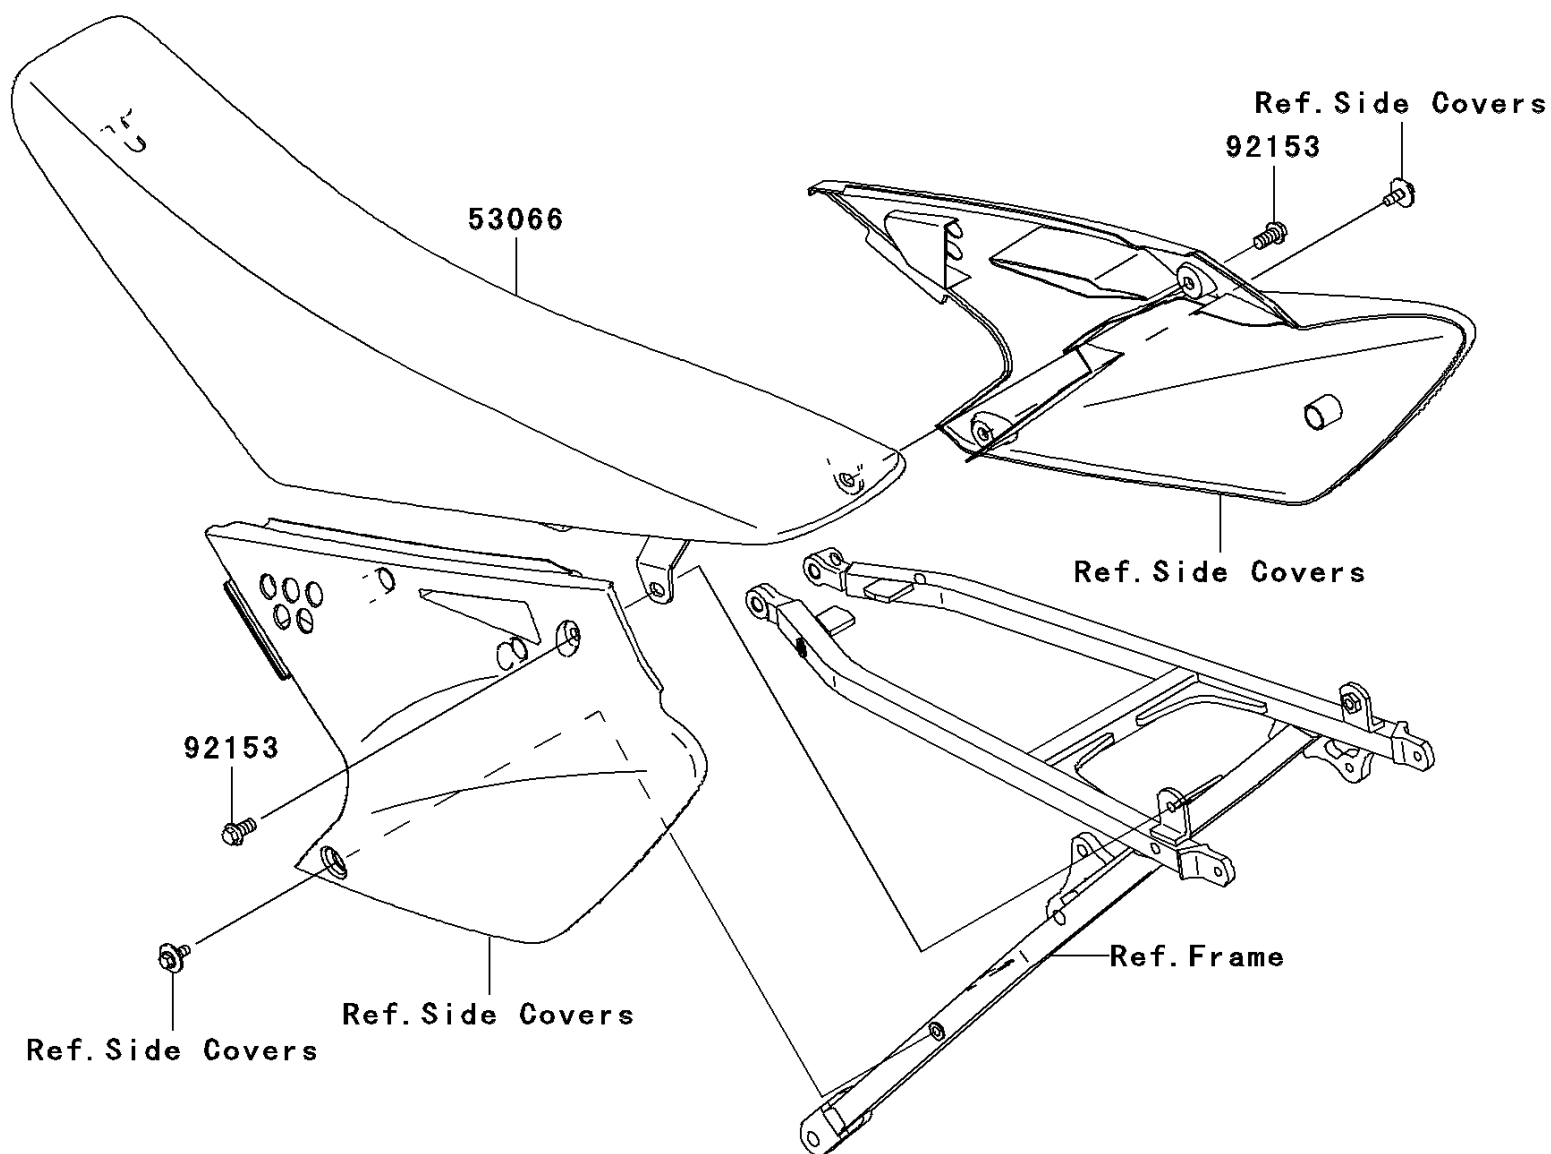

2008 KX™250F PARTS DIAGRAM

Seat

F2510

2008 KX™250F PARTS LIST

Seat

ITEM NAME	PART NUMBER	QUANTITY
SEAT-ASSY,BLACK (Ref # 53066)	53066-0131-MA	1
BOLT,FLANGED,8X16 (Ref # 92153)	92153-1308	1