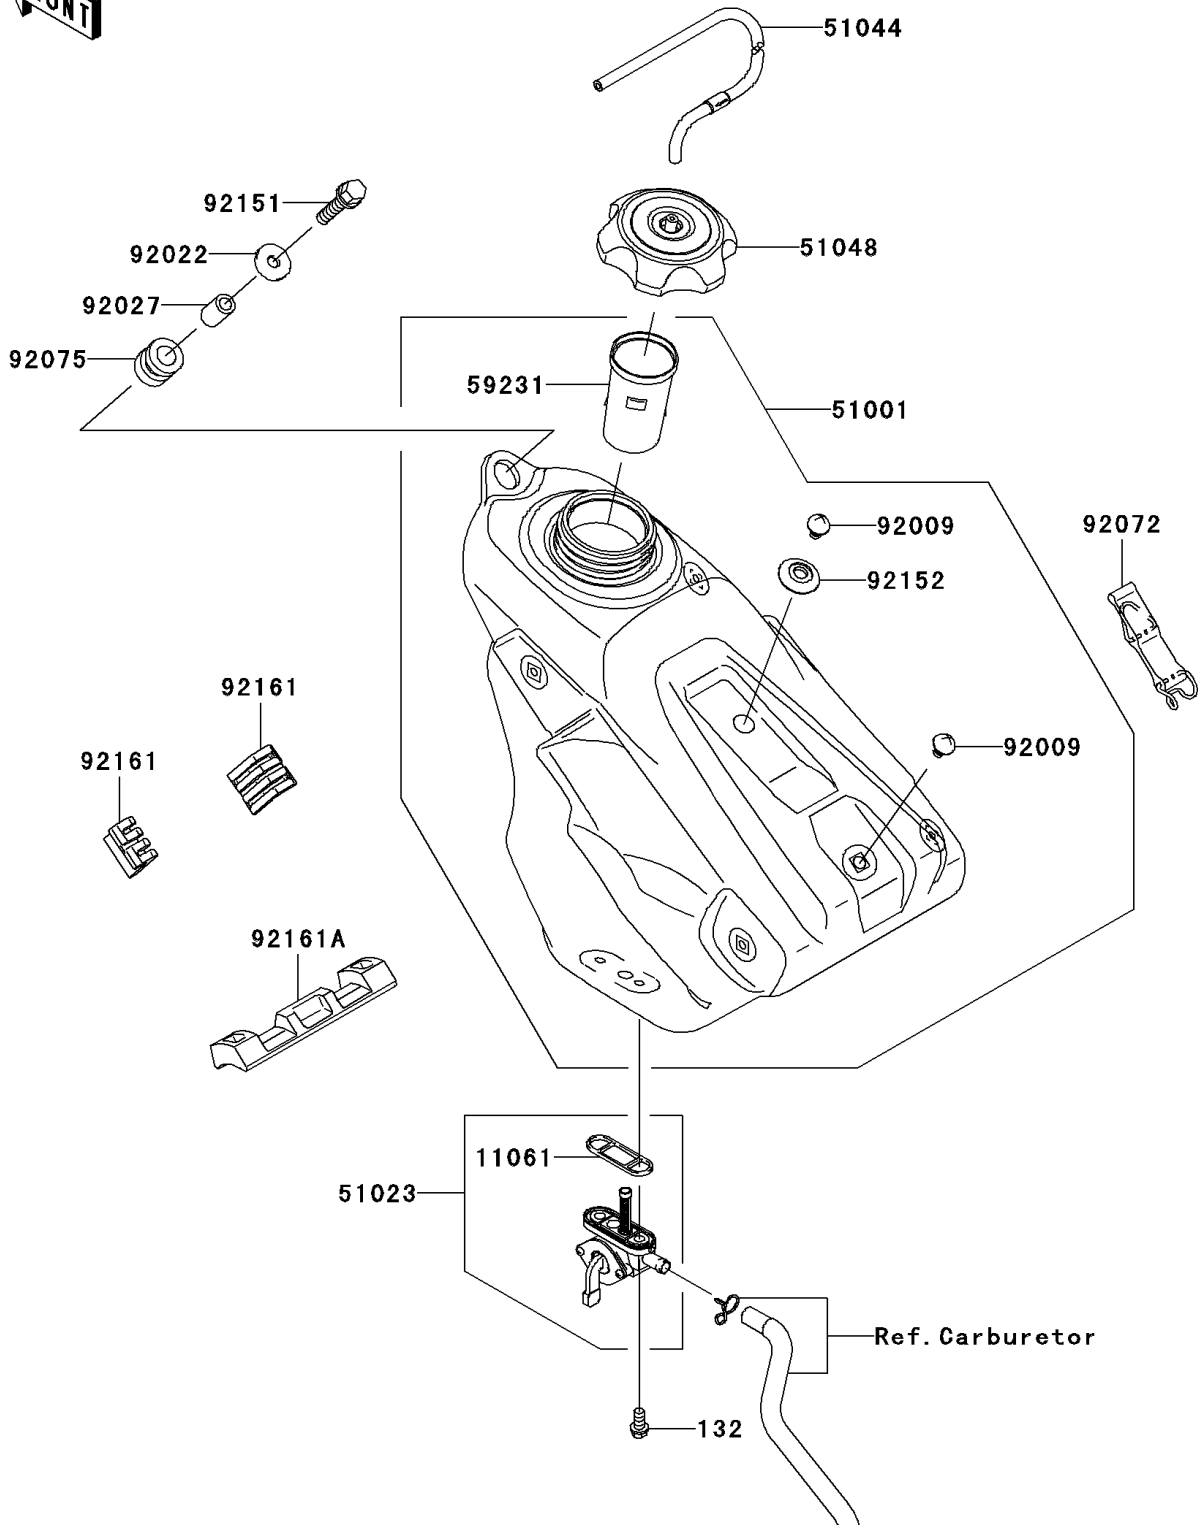

2008 KX™250F PARTS DIAGRAM

Fuel Tank

F2410

2008 KX™250F PARTS LIST

Fuel Tank

ITEM NAME	PART NUMBER	QUANTITY
BOLT-FLANGED-SMALL,6X12 (Ref # 132)	132L0612	1
GASKET,FUEL TAP (Ref # 11061)	11061-0181	1
TANK-COMP-FUEL,F.BLACK (Ref # 51001)	51001-0110-6Z	1
TAP-ASSY,FUEL (Ref # 51023)	51023-0025	1
TUBE-ASSY,TANK CAP (Ref # 51044)	51044-0023	1
CAP-ASSY-TANK,FUEL (Ref # 51048)	51048-0009	1
FILLER (Ref # 59231)	59231-0019	1
SCREW,6MM (Ref # 92009)	92009-1971	1
WASHER,6.5X24X2 (Ref # 92022)	92022-1690	1
COLLAR,6.8X10X14 (Ref # 92027)	92027-1966	1
BAND,FUEL TANK (Ref # 92072)	92072-0045	1
DAMPER (Ref # 92075)	92075-1787	1
BOLT,FLANGED-SMALL,6X25 (Ref # 92151)	92151-1930	1
COLLAR (Ref # 92152)	92152-1346	1
DAMPER,FUEL TANK,SIDE (Ref # 92161)	92161-0254	1
DAMPER,FUEL TANK,REAR (Ref # 92161A)	92161-0255	1