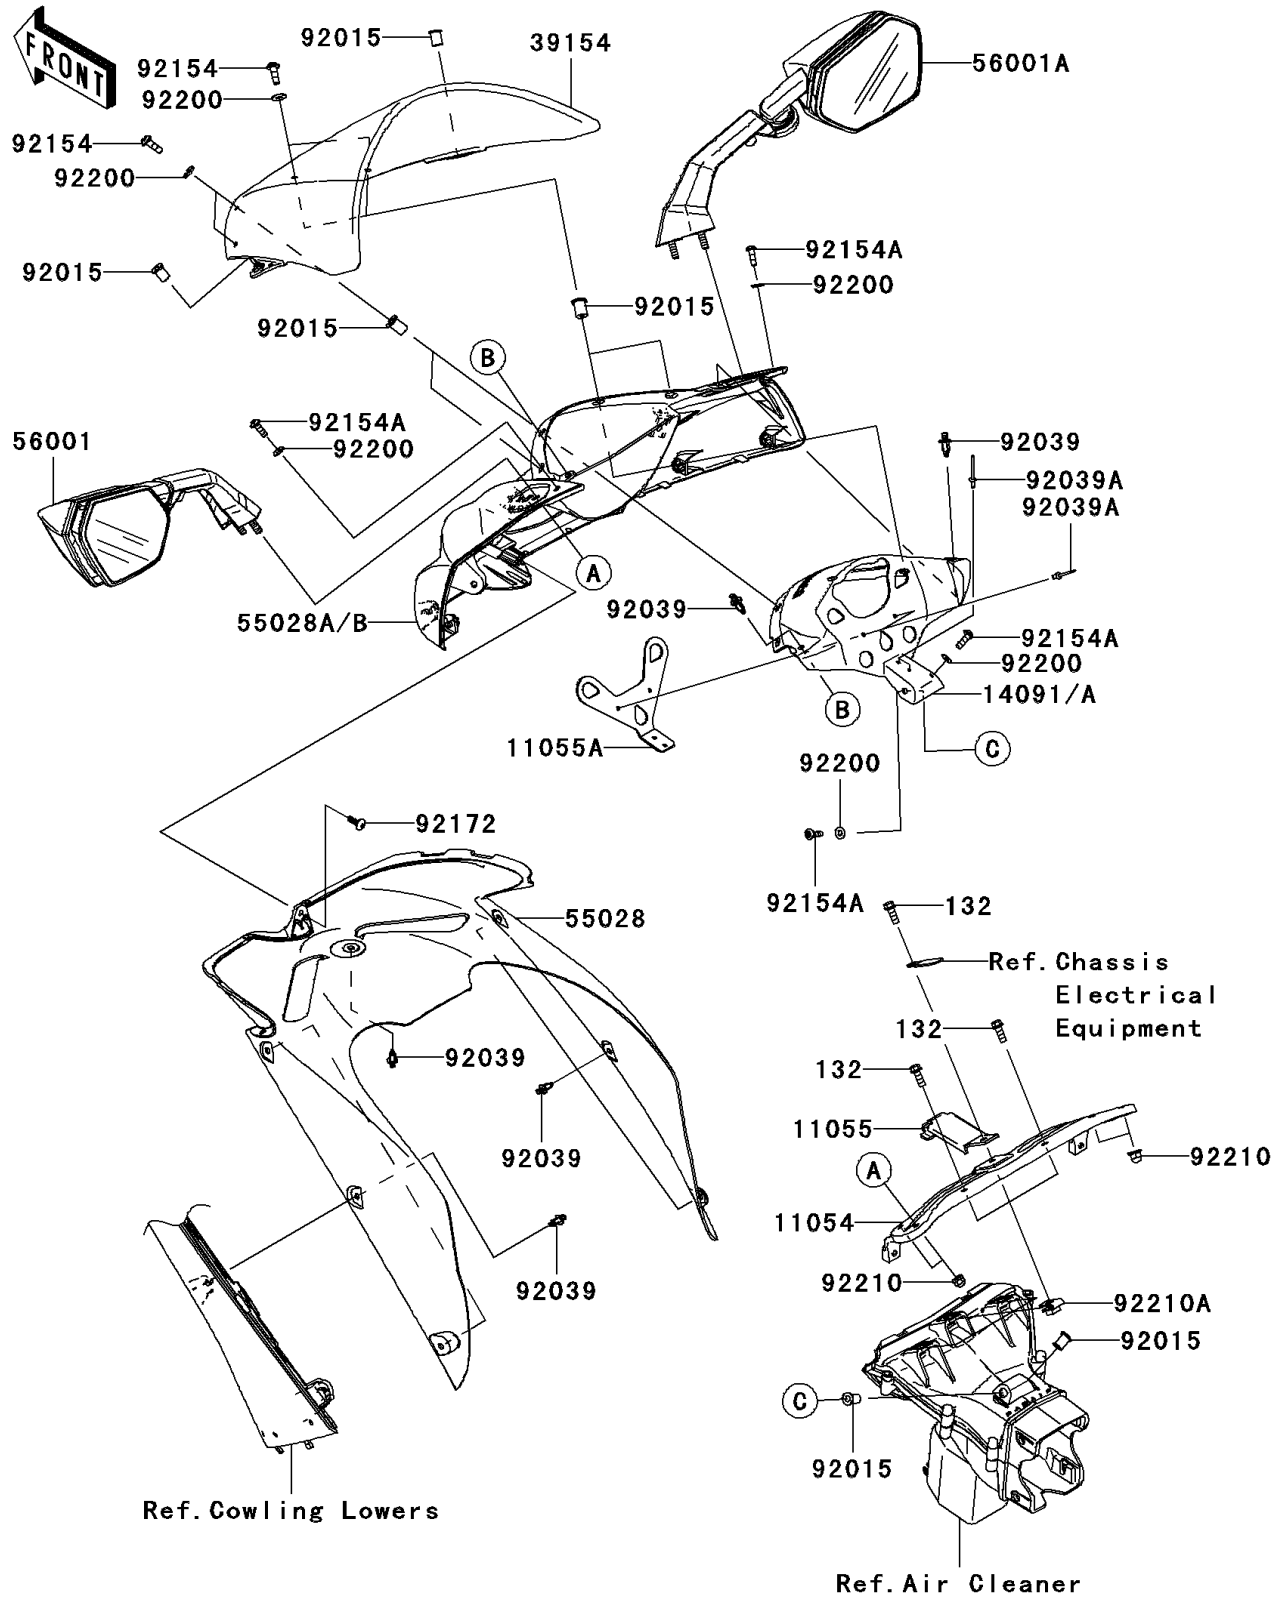

2010 NINJA® ZX™-10R PARTS DIAGRAM

Cowling

F2871

2010 NINJA® ZX™-10R PARTS LIST

Cowling

ITEM NAME	PART NUMBER	QUANTITY
BOLT-FLANGED-SMALL,6X18 (Ref # 132)	132BB0618	1
BRACKET,MIRROR&METER STAY (Ref # 11054)	11054-1905	1
BRACKET (Ref # 11055)	11055-1026	1
BRACKET (Ref # 11055A)	11055-1027	1
COVER,METER,F.BLACK (Ref # 14091A)	14091-0878-6Z	1
WINDSHIELD (Ref # 39154)	39154-0030	1
COWLING,FR,F.BLACK (Ref # 55028)	55028-0264-6Z	1
COWLING,UPP,M.S.BLACK (Ref # 55028A)	55028-0279-660	1
MIRROR-ASSY,LH (Ref # 56001)	56001-0102	1
MIRROR-ASSY,RH (Ref # 56001A)	56001-0103	1
NUT,WELL,5MM (Ref # 92015)	92015-1757	1
RIVET (Ref # 92039)	92039-0068	1
RIVET (Ref # 92039A)	92039-1234	1
BOLT,SOCKET,5X16 (Ref # 92154)	92154-0026	1
BOLT,SOCKET,5X16 (Ref # 92154A)	92154-0209	1
SCREW,TAPPING,5X16 (Ref # 92172)	92172-0175	1
WASHER,NYLONE,5.3X11.5X0.5 (Ref # 92200)	92200-0006	1
NUT,CAP,6MM (Ref # 92210)	92210-0003	1
NUT (Ref # 92210A)	92210-0130	1