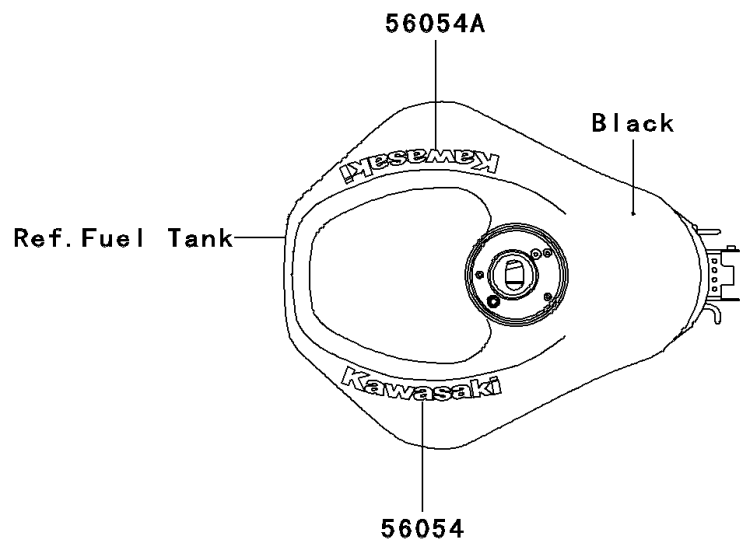

2010 NINJA® ZX™-10R PARTS DIAGRAM

Decals(Black)(FAF)

F2861

2010 NINJA® ZX™-10R PARTS LIST

Decals(Bracket)(FAF)

ITEM NAME	PART NUMBER	QUANTITY
MARK,FUEL TANK,LH,KAWASAKI (Ref # 56054)	56054-0168	1
MARK,FUEL TANK,RH,KAWASAKI (Ref # 56054A)	56054-0169	1
MARK,SEAT COVER,ZX-10R (Ref # 56054B)	56054-0553	1
MARK,CNT COWLING,NINJA (Ref # 56054C)	56054-0554	1