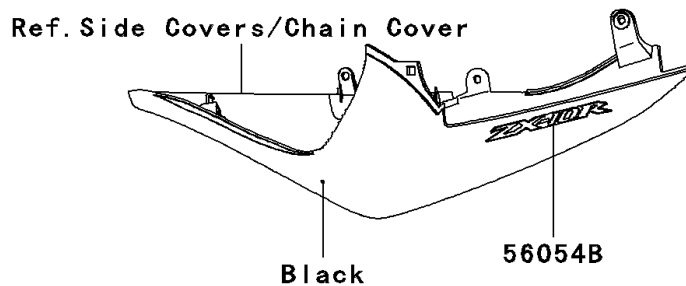

2010 NINJA® ZX™-10R PARTS DIAGRAM

Decals(Black)(FAF)

F2861

2010 NINJA® ZX™-10R PARTS LIST

Decals(Bracket)(FAF)

ITEM NAME	PART NUMBER	QUANTITY
MARK,FUEL TANK,LH,KAWASAKI (Ref # 56054)	56054-0168	1
MARK,FUEL TANK,RH,KAWASAKI (Ref # 56054A)	56054-0169	1
MARK,SEAT COVER,ZX-10R (Ref # 56054B)	56054-0553	1
MARK,CNT COWLING,NINJA (Ref # 56054C)	56054-0554	1