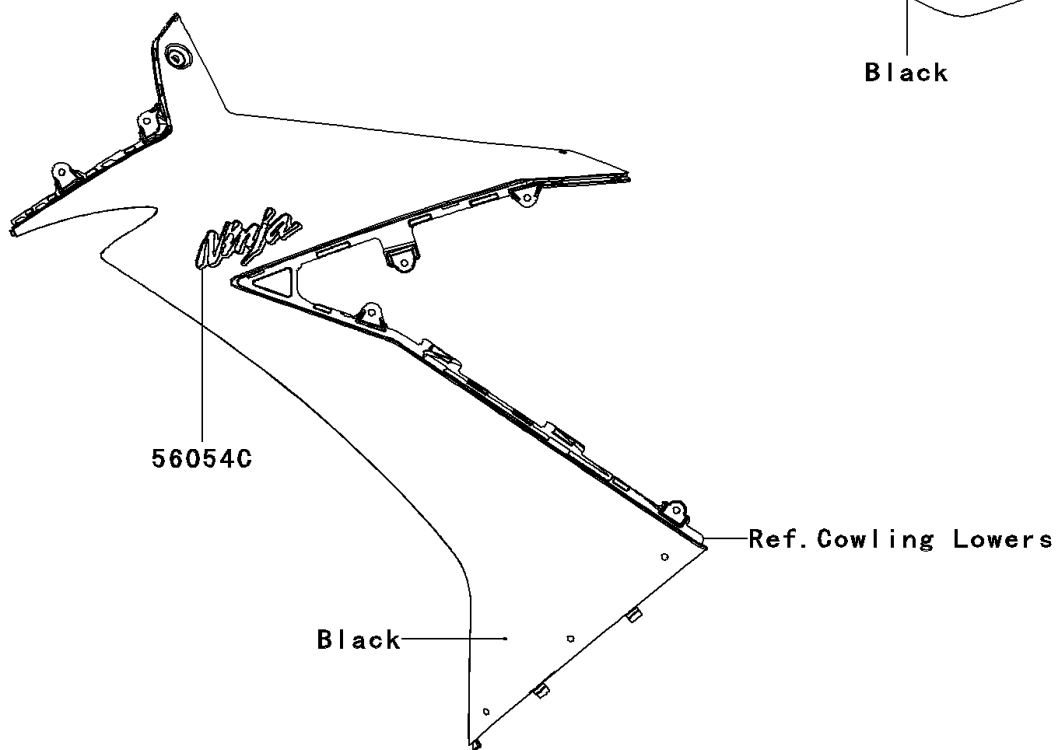

2010 NINJA® ZX™-10R PARTS DIAGRAM

Decals(Black)(FAF)

F2861

2010 NINJA® ZX™-10R PARTS LIST

Decals(Bracket)(FAF)

ITEM NAME	PART NUMBER	QUANTITY
MARK,FUEL TANK,LH,KAWASAKI (Ref # 56054)	56054-0168	1
MARK,FUEL TANK,RH,KAWASAKI (Ref # 56054A)	56054-0169	1
MARK,SEAT COVER,ZX-10R (Ref # 56054B)	56054-0553	1
MARK,CNT COWLING,NINJA (Ref # 56054C)	56054-0554	1