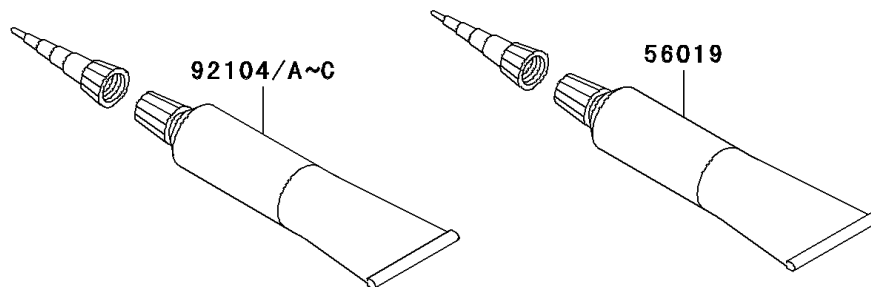

2010 NINJA® ZX™-10R PARTS DIAGRAM

Owner's Tools

F2810

56007

2010 NINJA® ZX™-10R PARTS LIST

Owner's Tools

ITEM NAME	PART NUMBER	QUANTITY
TOOL-KIT (Ref # 56007)	56007-0074	1
BAG,TOOL (Ref # 56008)	56008-1075	1
GASKET-LIQUID,TB1211,WHITE (Ref # 56019)	56019-120	1
GASKET-LIQUID,SUPER-X NO.8008 (Ref # 92104)	92104-0002	1
GASKET-LIQUID,TB1211F,CLEAR (Ref # 92104A)	92104-0004	1
GASKET-LIQUID,TB1215B,BLACK (Ref # 92104B)	92104-1062	1
GASKET-LIQUID,TB1216B,BLACK (Ref # 92104C)	92104-1064	1
GRIP-SCREW DRIVER (Ref # 92106)	92106-1001	1
TOOL-DRIVER,#2PHILLIPS&SLOT (Ref # 92107)	92107-1051	1
TOOL-WRENCH,OPEN END,12X14 (Ref # 92110)	92110-0019	1
TOOL-WRENCH,BOX END,27MM (Ref # 92110A)	92110-1147	1
TOOL-WRENCH,OPEN END,10X12 (Ref # 92110B)	92110-1152	1
TOOL-WRENCH,ALLEN,4MM (Ref # 92110C)	92110-3703	1
TOOL-BAR,BOX END WRENCH (Ref # 92111)	92111-1051	1
TOOL-PLIERS (Ref # 92112)	92112-1001	1