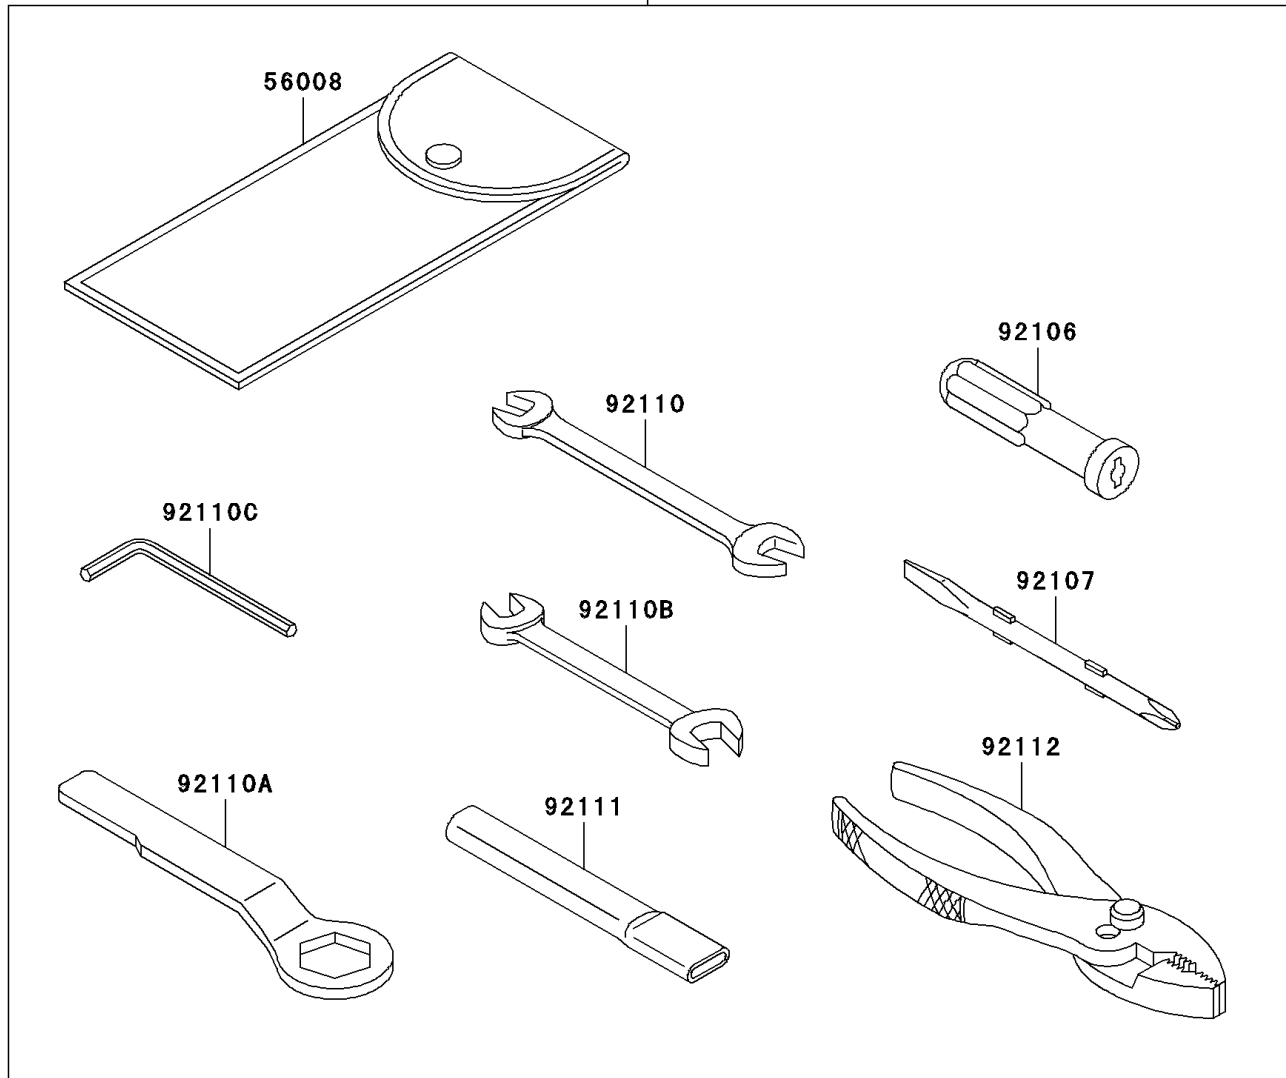

2010 NINJA® ZX™-10R PARTS DIAGRAM

Owner's Tools

F2810

56007

2010 NINJA® ZX™-10R PARTS LIST

Owner's Tools

ITEM NAME	PART NUMBER	QUANTITY
TOOL-KIT (Ref # 56007)	56007-0074	1
BAG,TOOL (Ref # 56008)	56008-1075	1
GASKET-LIQUID,TB1211,WHITE (Ref # 56019)	56019-120	1
GASKET-LIQUID,SUPER-X NO.8008 (Ref # 92104)	92104-0002	1
GASKET-LIQUID,TB1211F,CLEAR (Ref # 92104A)	92104-0004	1
GASKET-LIQUID,TB1215B,BLACK (Ref # 92104B)	92104-1062	1
GASKET-LIQUID,TB1216B,BLACK (Ref # 92104C)	92104-1064	1
GRIP-SCREW DRIVER (Ref # 92106)	92106-1001	1
TOOL-DRIVER,#2PHILLIPS&SLOT (Ref # 92107)	92107-1051	1
TOOL-WRENCH,OPEN END,12X14 (Ref # 92110)	92110-0019	1
TOOL-WRENCH,BOX END,27MM (Ref # 92110A)	92110-1147	1
TOOL-WRENCH,OPEN END,10X12 (Ref # 92110B)	92110-1152	1
TOOL-WRENCH,ALLEN,4MM (Ref # 92110C)	92110-3703	1
TOOL-BAR,BOX END WRENCH (Ref # 92111)	92111-1051	1
TOOL-PLIERS (Ref # 92112)	92112-1001	1