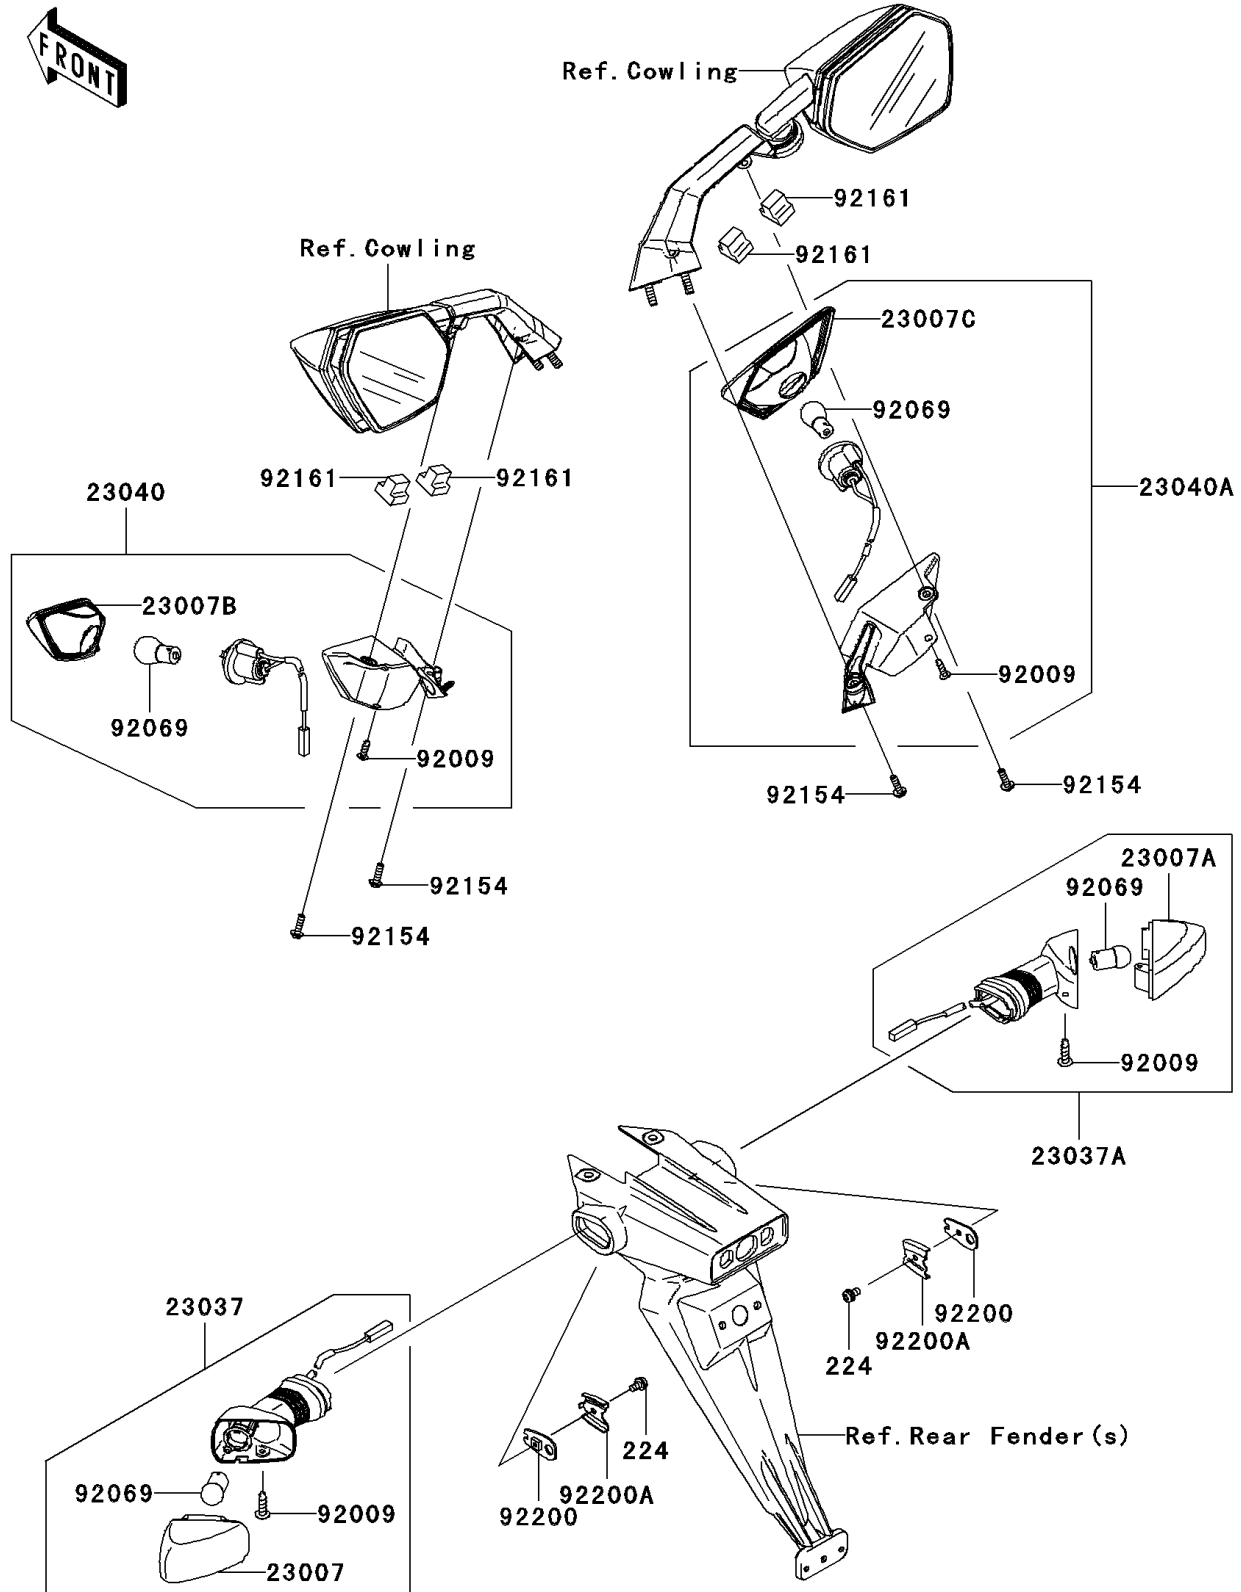

2010 NINJA® ZX™-10R PARTS DIAGRAM

Turn Signals

F2730

2010 NINJA® ZX™-10R PARTS LIST

Turn Signals

ITEM NAME	PART NUMBER	QUANTITY
SCREW-PAN-WP-CROS,4X8 (Ref # 224)	224AB0408	1
LENS-COMP,SIGNAL LAMP,RR,LH (Ref # 23007)	23007-0102	1
LENS-COMP,SIGNAL LAMP,RR,RH (Ref # 23007A)	23007-0103	1
LENS-COMP,SIGNAL LAMP,FR,LH (Ref # 23007B)	23007-0111	1
LENS-COMP,SIGNAL LAMP,FR,RH (Ref # 23007C)	23007-0112	1
LAMP-ASSY-SIGNAL,RR,LH (Ref # 23037)	23037-0145	1
LAMP-ASSY-SIGNAL,RR,RH (Ref # 23037A)	23037-0146	1
LAMP-SIGNAL,FR,LH (Ref # 23040)	23040-0075	1
LAMP-SIGNAL,FR,RH (Ref # 23040A)	23040-0076	1
SCREW,4X16,BLACK (Ref # 92009)	92009-1158	1
BULB,12V 10W (Ref # 92069)	92069-0020	1
BOLT,SOCKET,5X16 (Ref # 92154)	92154-0209	1
DAMPER (Ref # 92161)	92161-0674	1
WASHER,SIGNAL LAMP (Ref # 92200)	92200-0164	1
WASHER,SIGNAL LAMP (Ref # 92200A)	92200-0165	1