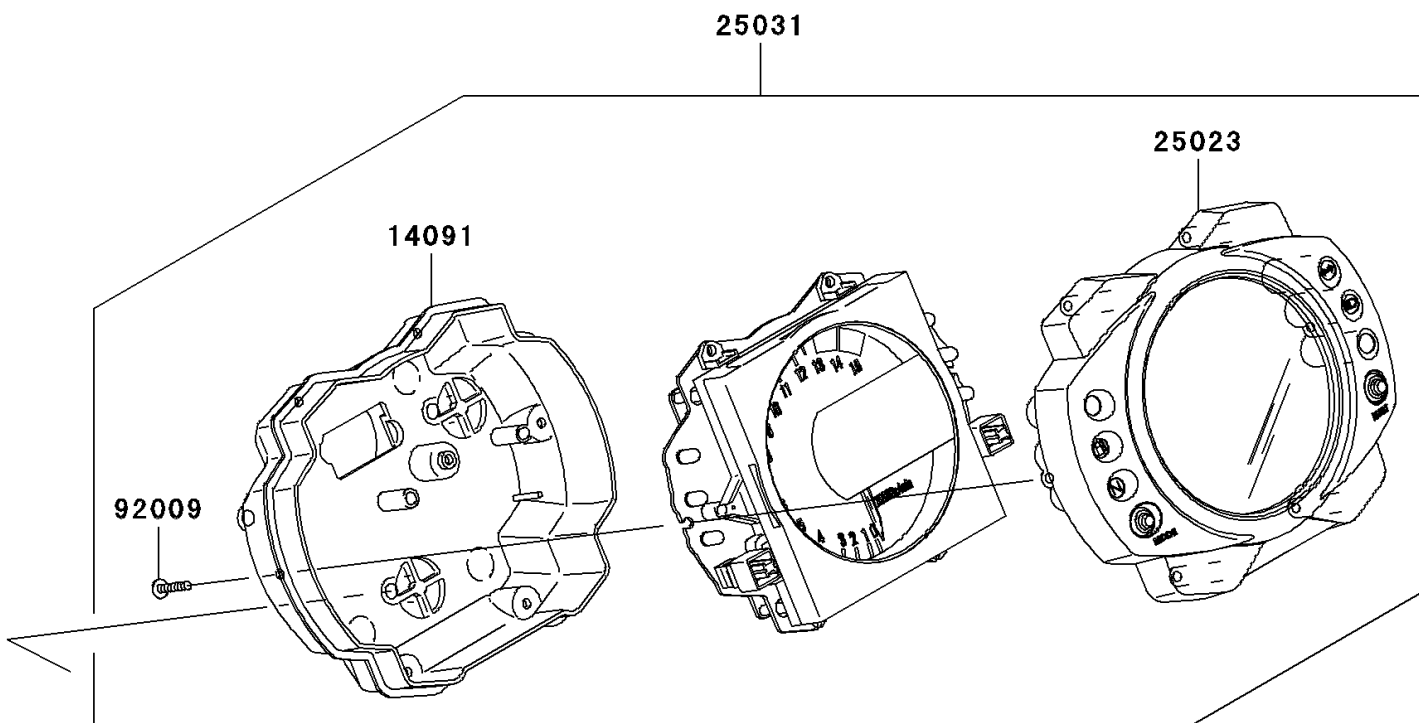

2010 NINJA® ZX™-10R PARTS DIAGRAM

Meter(s)

F2530

2010 NINJA® ZX™-10R PARTS LIST

Meter(s)

ITEM NAME	PART NUMBER	QUANTITY
COVER,METER,LWR (Ref # 14091)	14091-5430	1
COVER-METER CASE,UPP (Ref # 25023)	25023-5001	1
METER-ASSY,SPEEDO (Ref # 25031)	25031-0259	1
SCREW,TAPPING,3X16 (Ref # 92009)	92009-1164	1
DAMPER (Ref # 92160)	92160-1167	1
SCREW,TAPPING,WP,5X14 (Ref # 92172)	92172-0441	1