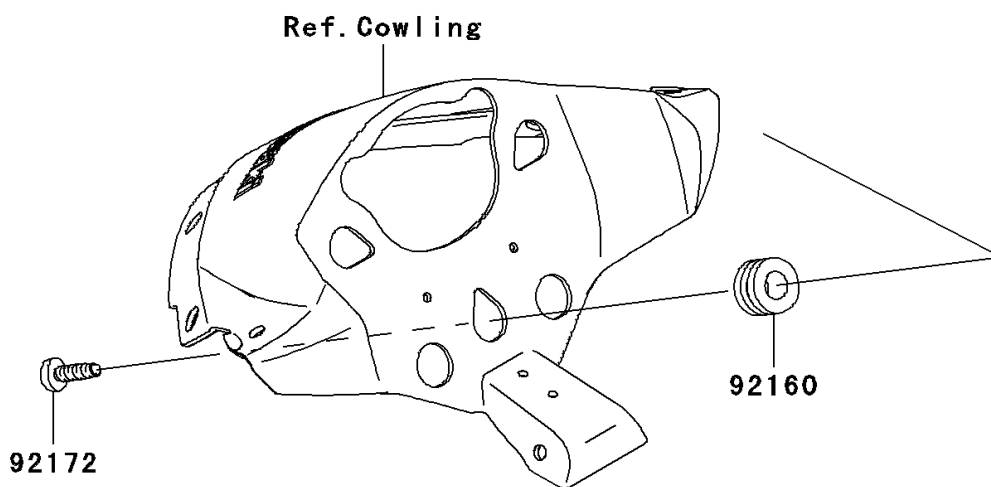

2010 NINJA® ZX™-10R PARTS DIAGRAM

Meter(s)

F2530

2010 NINJA® ZX™-10R PARTS LIST

Meter(s)

ITEM NAME	PART NUMBER	QUANTITY
COVER,METER,LWR (Ref # 14091)	14091-5430	1
COVER-METER CASE,UPP (Ref # 25023)	25023-5001	1
METER-ASSY,SPEEDO (Ref # 25031)	25031-0259	1
SCREW,TAPPING,3X16 (Ref # 92009)	92009-1164	1
DAMPER (Ref # 92160)	92160-1167	1
SCREW,TAPPING,WP,5X14 (Ref # 92172)	92172-0441	1