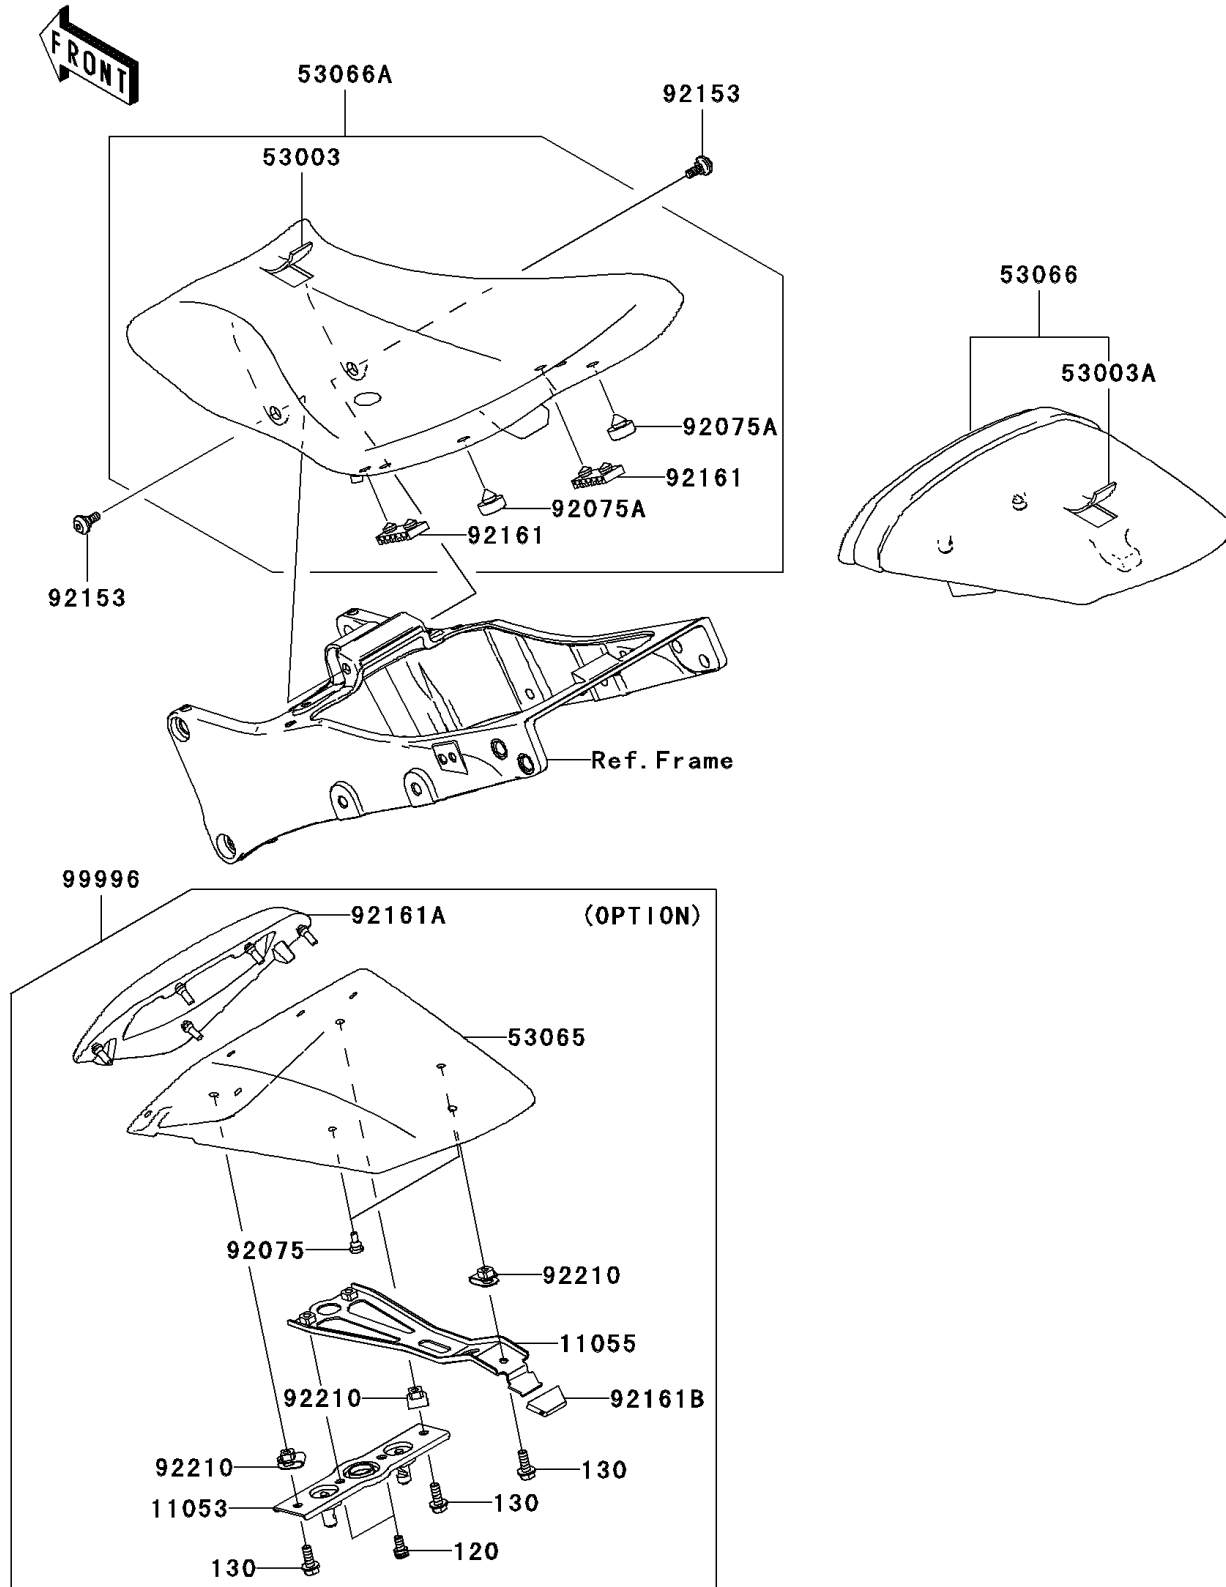

## 2010 NINJA® ZX™-10R PARTS DIAGRAM

Seat(FAF)

F2510

## 2010 NINJA® ZX™-10R PARTS LIST

Seat(FAF)

| ITEM NAME                                    | PART NUMBER    | QUANTITY |
|--|----------------|----------|
| BOLT-SOCKET,6X10 (Ref # 120)                 | 120CA0610      | 1        |
| BOLT-FLANGED,6X16 (Ref # 130)                | 130BA0616      | 1        |
| BRACKET (Ref # 11053)                        | 11053-0386     | 1        |
| BRACKET,SEAT COVER (Ref # 11055)             | 11055-0871     | 1        |
| LEATHER,FRONT SEAT,BLACK (Ref # 53003)       | 53003-0120-MA  | 1        |
| LEATHER,REAR SEAT,BLACK (Ref # 53003A)       | 53003-0121-MA  | 1        |
| COVER SEAT,M.S.BLACK (Ref # 53065)           | 53065-0016-660 | 1        |
| SEAT,RR,LEATHER BLK+BAND BLK (Ref # 53066)   | 53066-0189-12Y | 1        |
| SEAT-ASSY,FR,BLACK (Ref # 53066A)            | 53066-0246-MA  | 1        |
| DAMPER (Ref # 92075)                         | 92075-1808     | 1        |
| DAMPER (Ref # 92075A)                        | 92075-1927     | 1        |
| BOLT,SOCKET,6MM (Ref # 92153)                | 92153-0489     | 1        |
| DAMPER,SEAT (Ref # 92161)                    | 92161-0149     | 1        |
| DAMPER,SEAT COVER (Ref # 92161A)             | 92161-0627     | 1        |
| DAMPER (Ref # 92161B)                        | 92161-0629     | 1        |
| NUT,6MM (Ref # 92210)                        | 92210-0277     | 1        |
| KIT,SINGLE SEAT COVER,M.S.BLAC (Ref # 99996) | 99996-1358-660 | 1        |