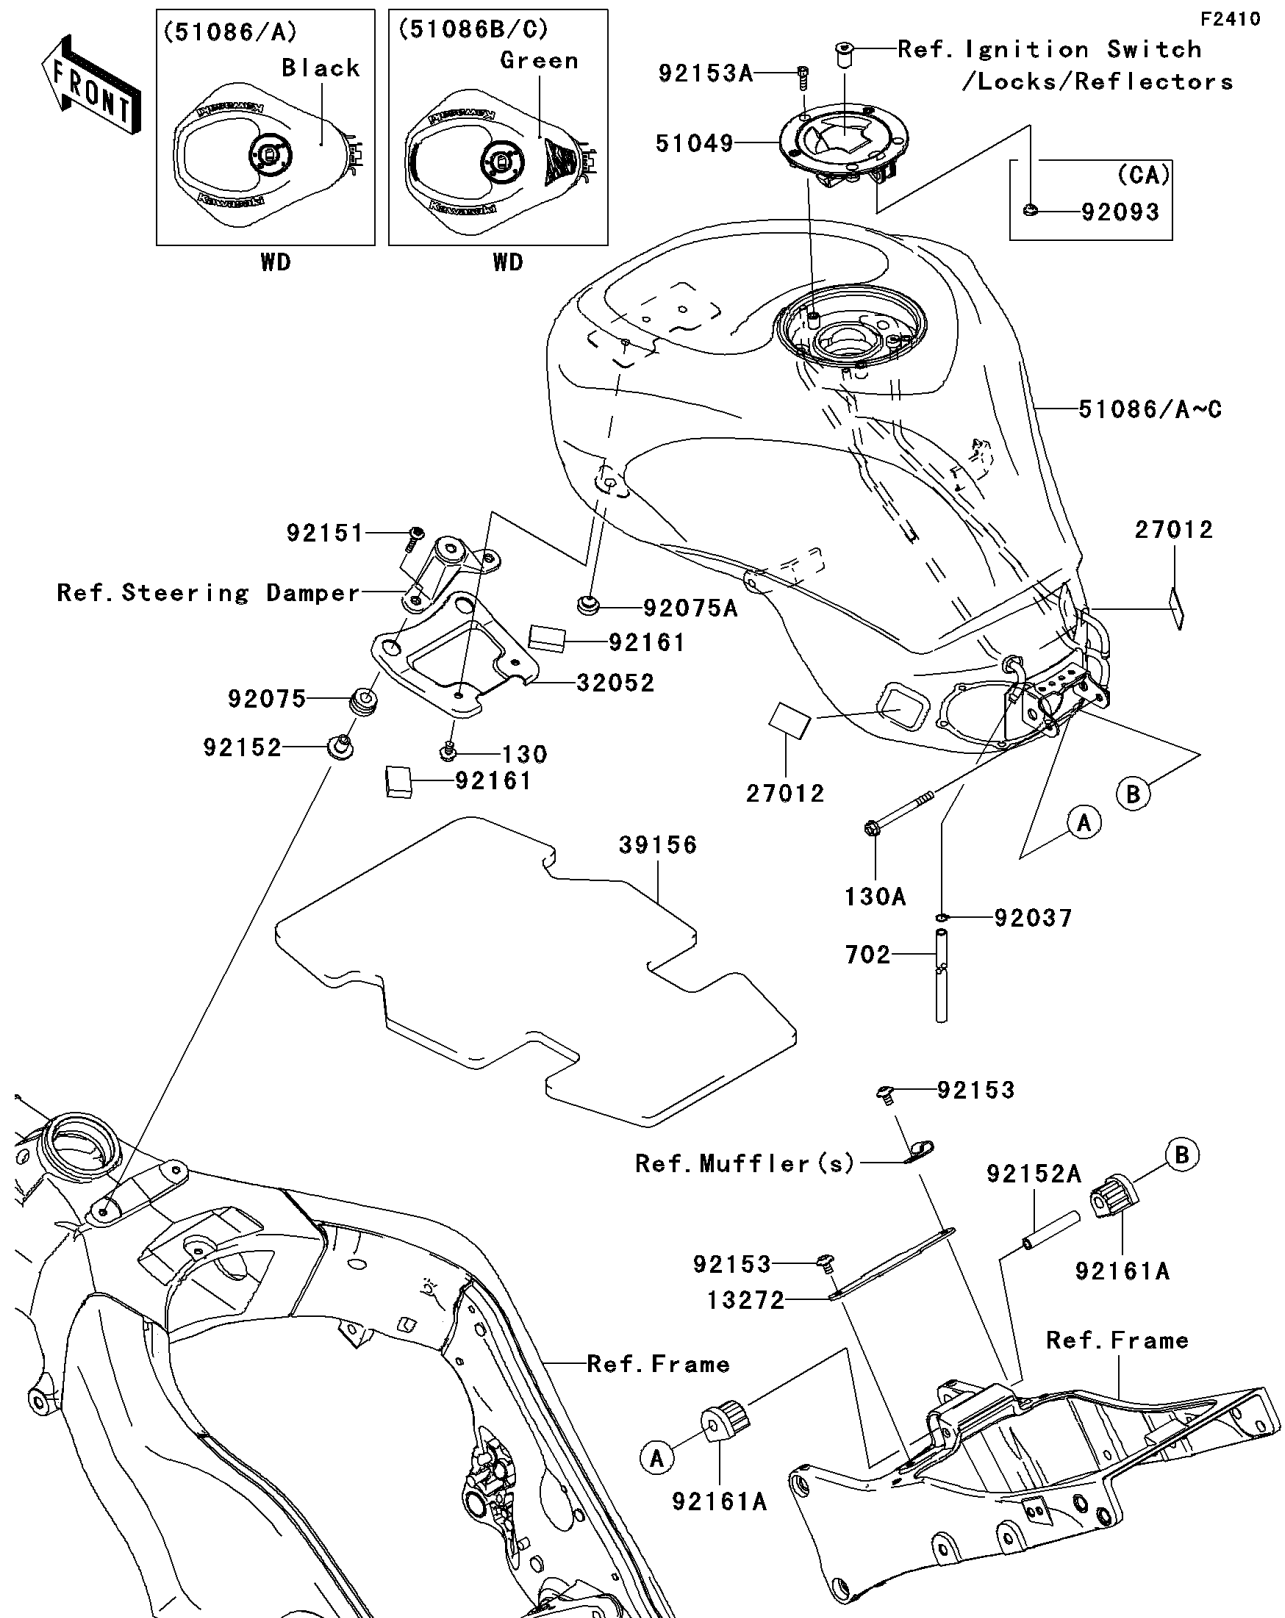

2010 NINJA® ZX™-10R PARTS DIAGRAM

Fuel Tank

2010 NINJA® ZX™-10R PARTS LIST

Fuel Tank

ITEM NAME	PART NUMBER	QUANTITY
BOLT-FLANGED,6X10 (Ref # 130)	130BA0610	1
BOLT-FLANGED,6X70 (Ref # 130A)	130BB0670	1
TUBE-RUBBER,6X9X750 (Ref # 702)	702A06750	1
PLATE,FUEL TANK,RR (Ref # 13272)	13272-0505	1
HOOK (Ref # 27012)	27012-0115	1
BRACKET-TANK,FR (Ref # 32052)	32052-0095	1
PAD,FUEL TANK (Ref # 39156)	39156-0451	1
CAP-TANK,FUEL (Ref # 51049)	51049-0030	1
CLAMP,TUBE (Ref # 92037)	92037-010	1
DAMPER,RUBBER (Ref # 92075)	92075-1123	1
DAMPER (Ref # 92075A)	92075-1983	1
BOLT,SOCKET,6X30 (Ref # 92151)	92151-1605	1
COLLAR (Ref # 92152)	92152-0091	1
COLLAR,6.8X10X60 (Ref # 92152A)	92152-1182	1
BOLT,SOCKET,6X10 (Ref # 92153)	92153-0410	1
BOLT,SOCKET,5X16 (Ref # 92153A)	92153-1616	1
DAMPER (Ref # 92161)	92161-0585	1
DAMPER,FUEL TANK,RR (Ref # 92161A)	92161-1330	1
TANK-COMP-FUEL,M.S.BLACK (Ref # 51086)	51086-5335-660	1
TANK-COMP-FUEL,M.S.BLACK (Ref # 51086A)	51086-5344-660	1
SEAL,FUEL TANK CAP (Ref # 92093)	92093-1030	1