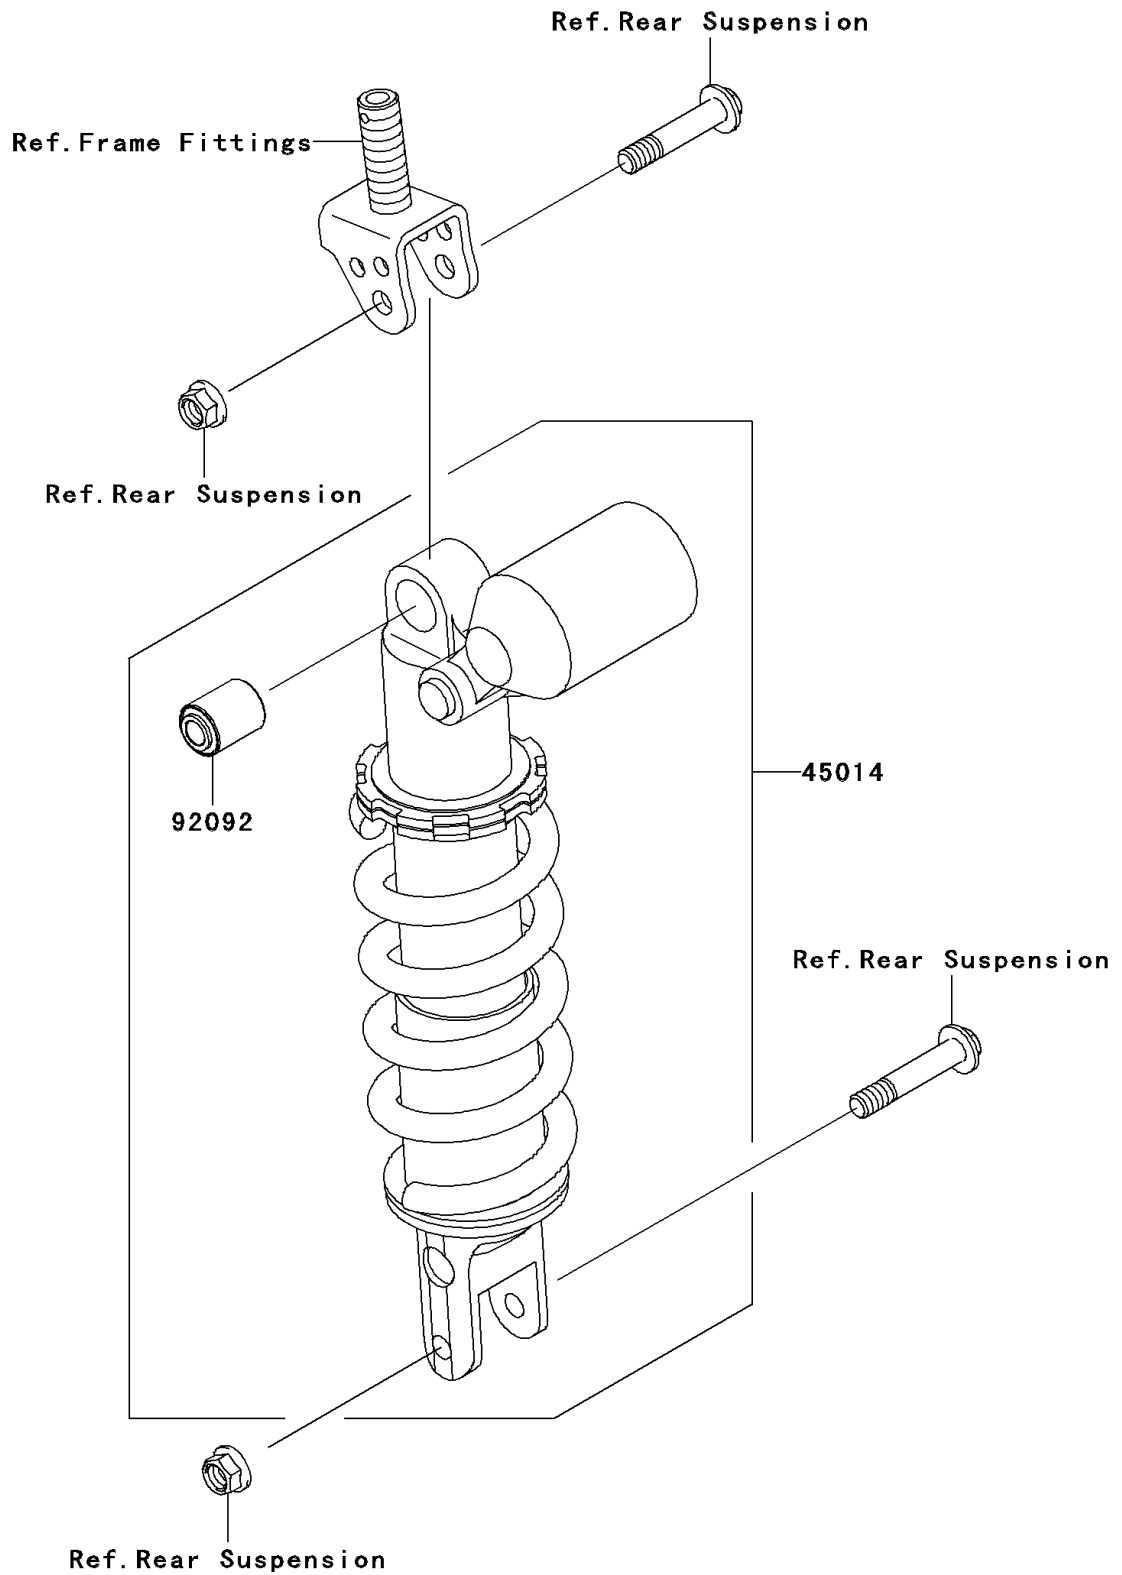

2010 NINJA® ZX™-10R PARTS DIAGRAM

Shock Absorber(s)

F2280

2010 NINJA® ZX™-10R PARTS LIST

Shock Absorber(s)

ITEM NAME	PART NUMBER	QUANTITY
SHOCKABSORBER,SPG SIL+BODY BLK (Ref # 45014)	45014-0189-23A	1
BUSHING-RUBBER (Ref # 92092)	92092-0003	1