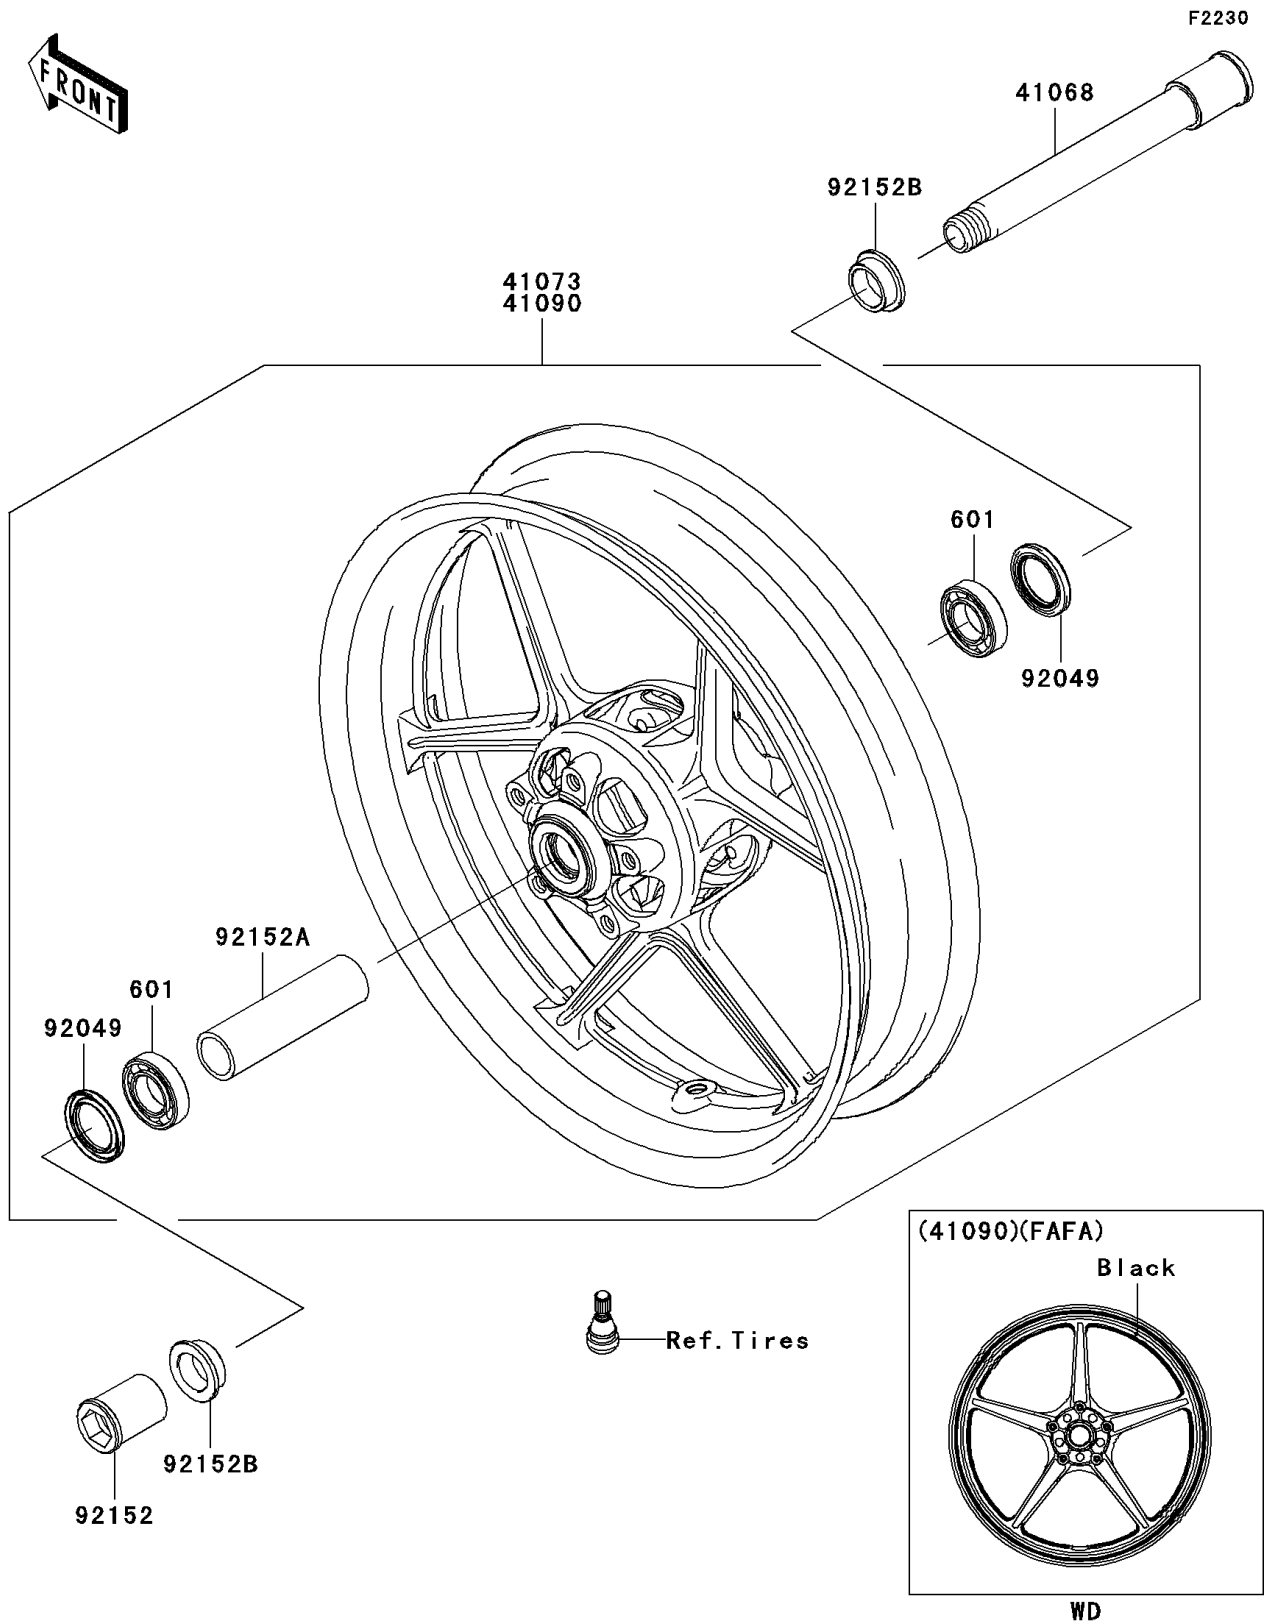

## 2010 NINJA® ZX™-10R PARTS DIAGRAM

Front Wheel

## 2010 NINJA® ZX™-10R PARTS LIST

Front Wheel

ITEM NAME	PART NUMBER	QUANTITY
BEARING-BALL,#6005UU (Ref # 601)	601B6005UU	1
AXLE,FR (Ref # 41068)	41068-0049	1
WHEEL-ASSY,FR,BLACK (Ref # 41073)	41073-0084-18F	1
SEAL-OIL,BJN-C2 32X47X5 (Ref # 92049)	92049-0050	1
COLLAR,FR AXLE,LH,L=44.5 (Ref # 92152)	92152-0240	1
COLLAR,FR HUB,L=115 (Ref # 92152A)	92152-0242	1
COLLAR,FR AXLE,L=13 (Ref # 92152B)	92152-0289	1