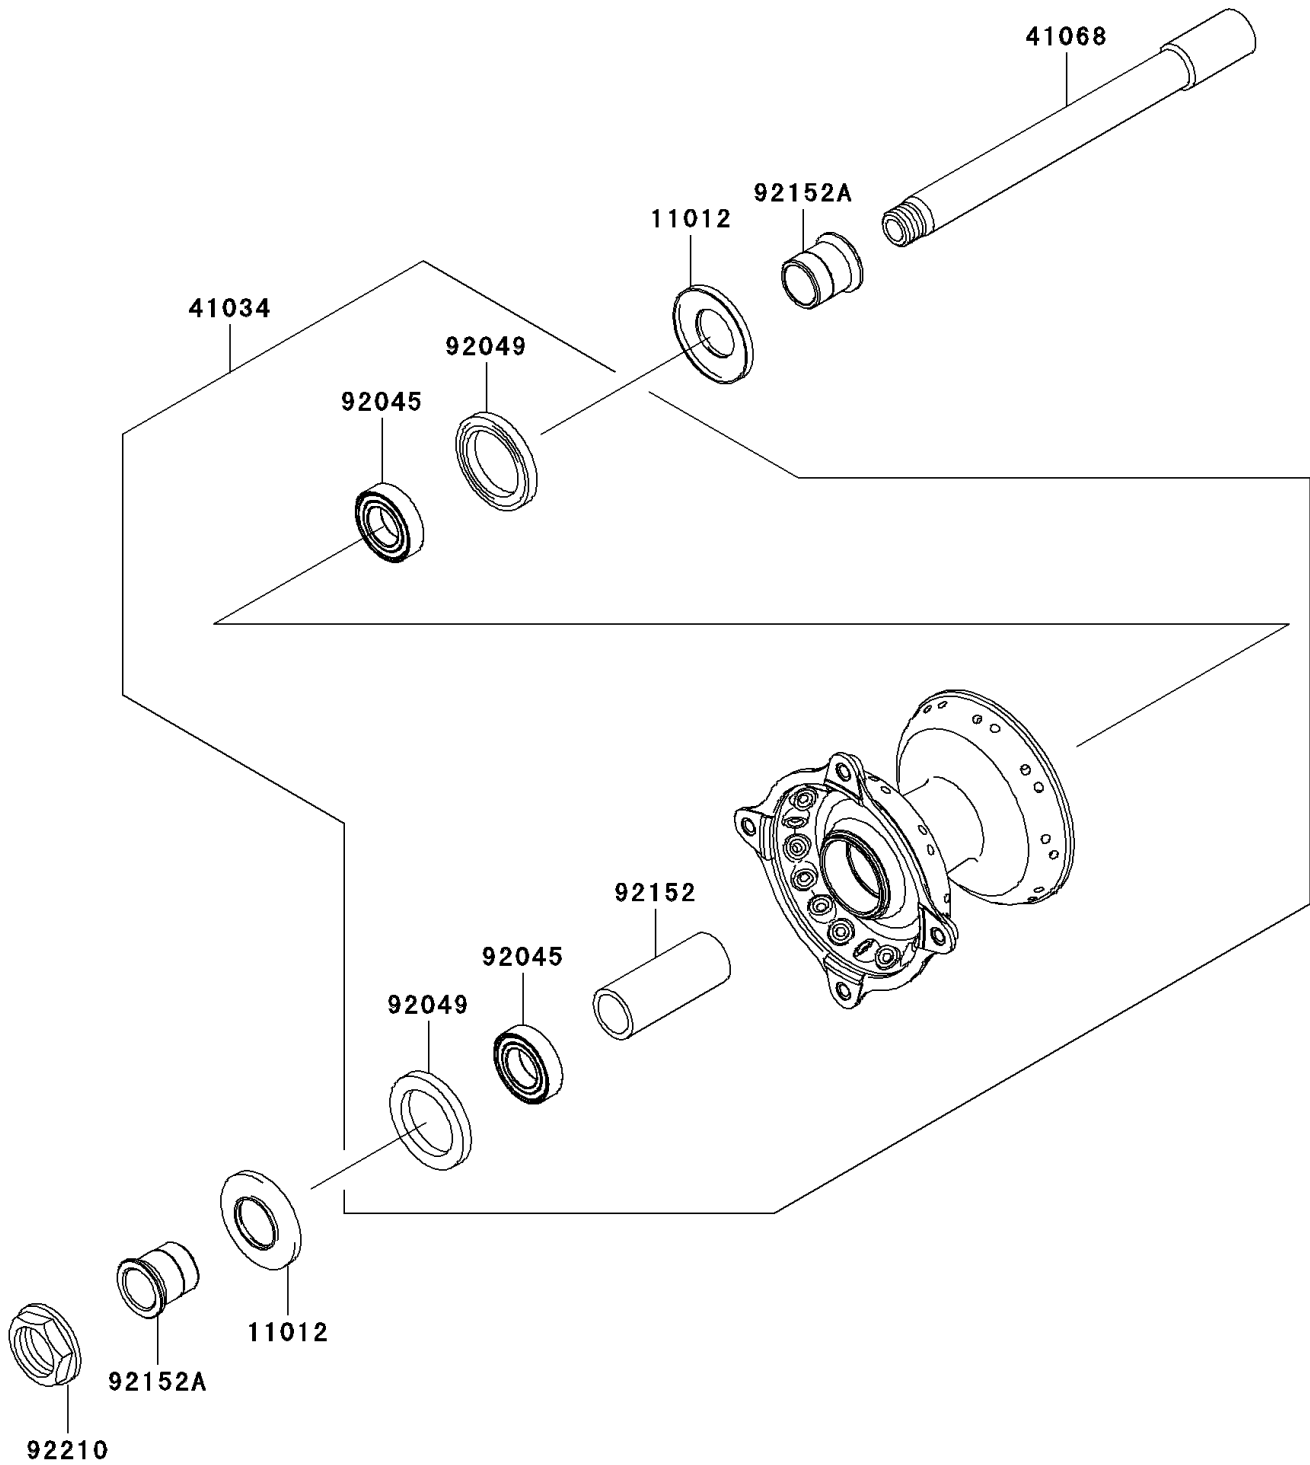

## 2008 KX™250F PARTS DIAGRAM

Front Hub

F2230

## 2008 KX™250F PARTS LIST

Front Hub

ITEM NAME	PART NUMBER	QUANTITY
CAP,AXLE (Ref # 11012)	11012-1581	1
DRUM-ASSY,FRONT BRAKE,M.M.GOLD (Ref # 41034)	41034-0037-10Y	1
AXLE,FR (Ref # 41068)	41068-0004	1
BEARING-BALL,69042RS (Ref # 92045)	92045-1284	1
SEAL-OIL,BJNC-2 25X37X5 (Ref # 92049)	92049-1403	1
COLLAR,FRONT BRAKE DRUM,L=65 (Ref # 92152)	92152-0028	1
COLLAR,FR AXLE,L=27.5 (Ref # 92152A)	92152-0324	1
NUT,18MM (Ref # 92210)	92210-0065	1