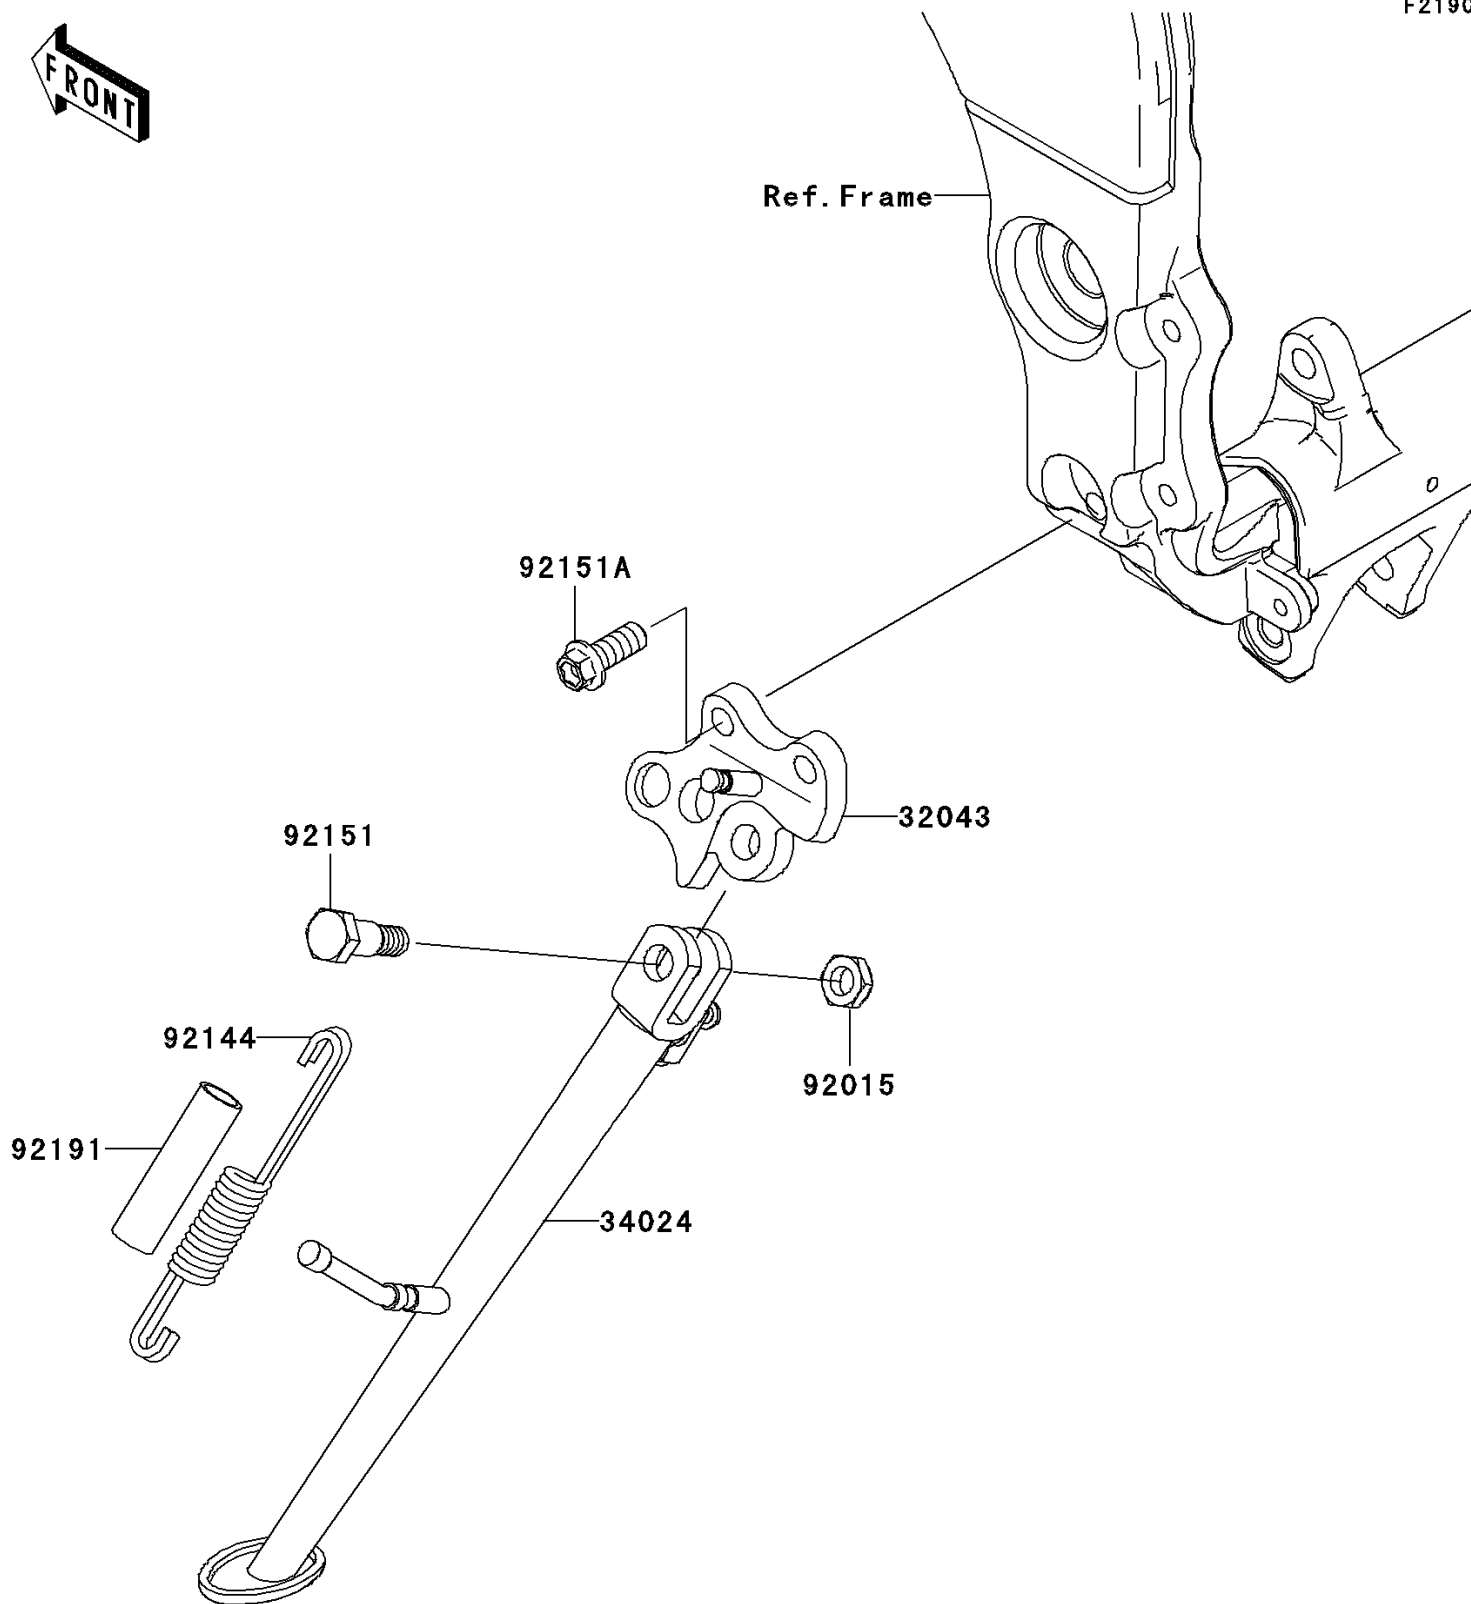

2010 NINJA® ZX™-10R PARTS DIAGRAM

Stand(s)

F2190

2010 NINJA® ZX™-10R PARTS LIST

Stand(s)

ITEM NAME	PART NUMBER	QUANTITY
BRACKET-STAND,SIDE,F.S.BLACK (Ref # 32043)	32043-0059-18R	1
STAND-SIDE,F.S.BLACK (Ref # 34024)	34024-0047-18R	1
NUT,LOCK,10MM,BLACK (Ref # 92015)	92015-1188	1
SPRING,SIDE STAND (Ref # 92144)	92144-1818	1
BOLT,SIDE STAND (Ref # 92151)	92151-1797	1
BOLT,FLANGED,10X25 (Ref # 92151A)	92151-1802	1
TUBE,13X16X60 (Ref # 92191)	92191-1001	1