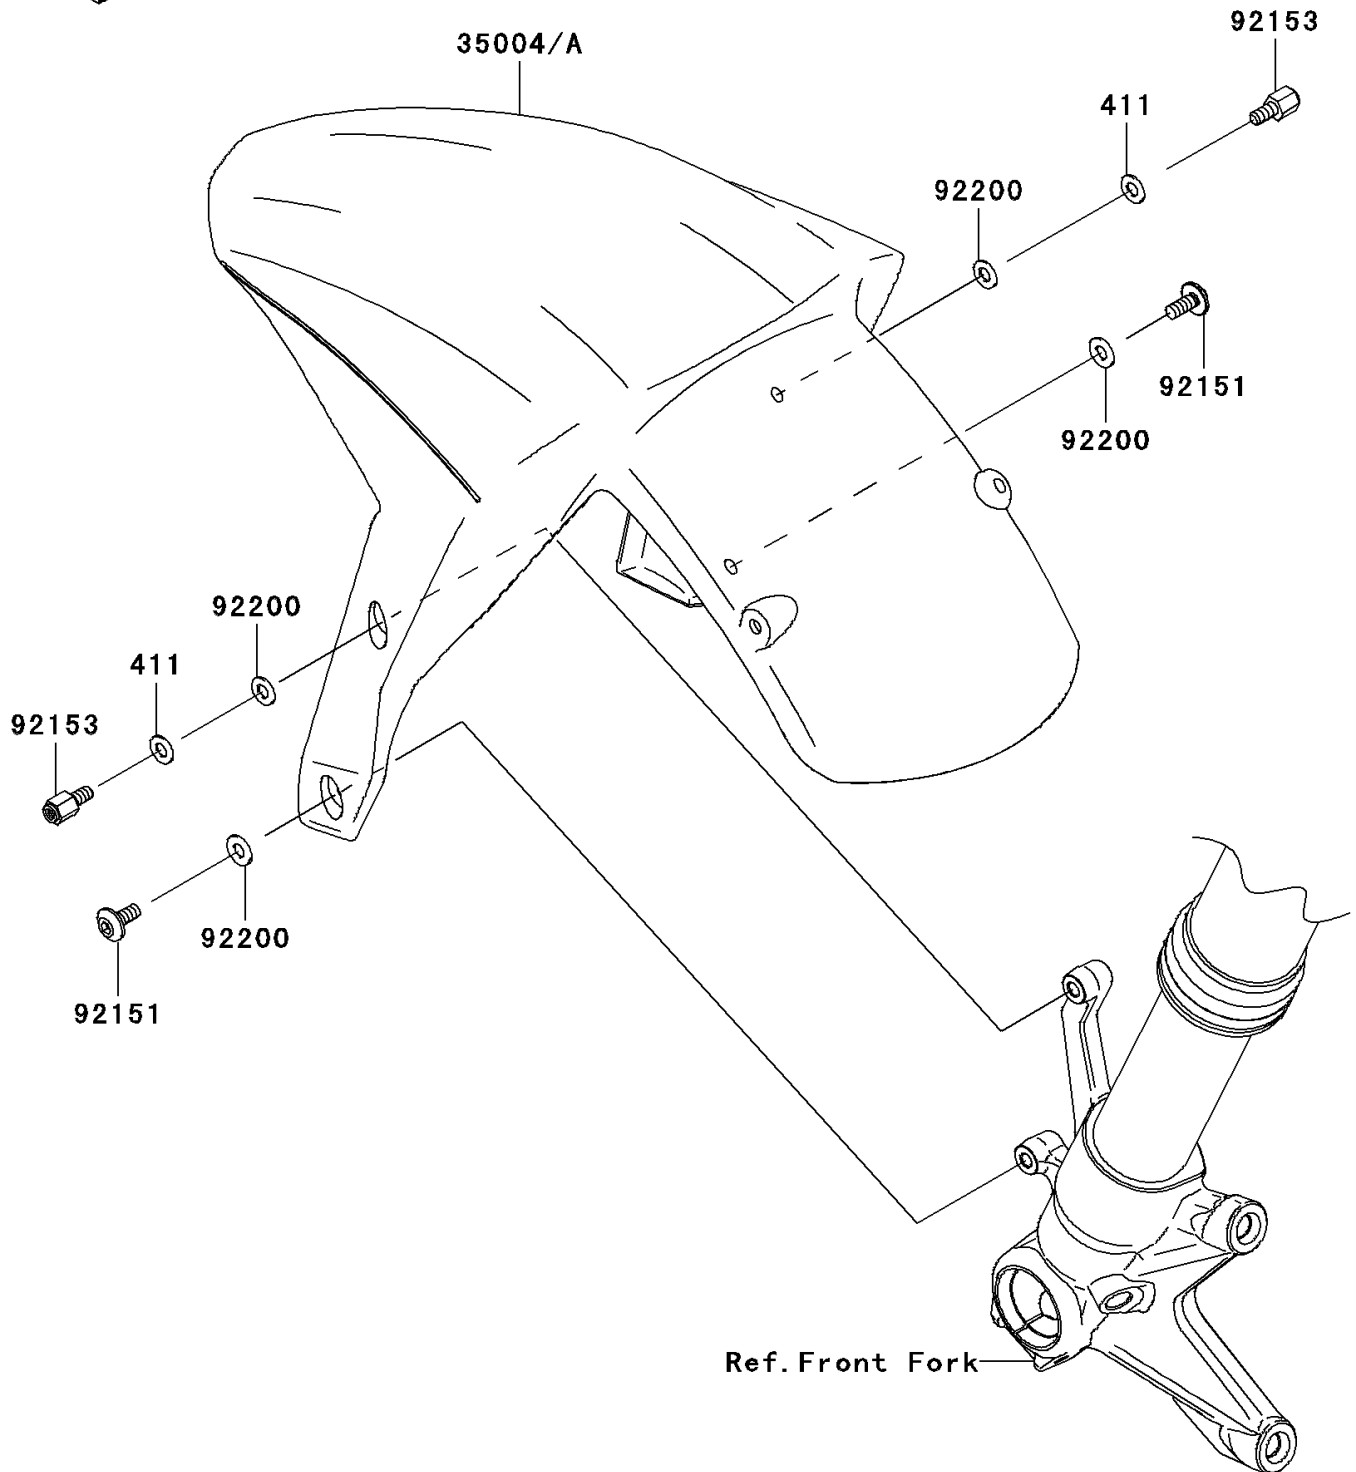

2010 NINJA® ZX™-10R PARTS DIAGRAM

Front Fender(s)

F2171

2010 NINJA® ZX™-10R PARTS LIST

Front Fender(s)

ITEM NAME	PART NUMBER	QUANTITY
WASHER-PLAIN,6.5X13X1 (Ref # 411)	411AB0600	1
FENDER-FRONT,M.S.BLACK (Ref # 35004)	35004-0093-660	1
BOLT,SOCKET,6X14 (Ref # 92151)	92151-1654	1
BOLT,6MM (Ref # 92153)	92153-0335	1
WASHER,6.5X14X1 (Ref # 92200)	92200-1388	1