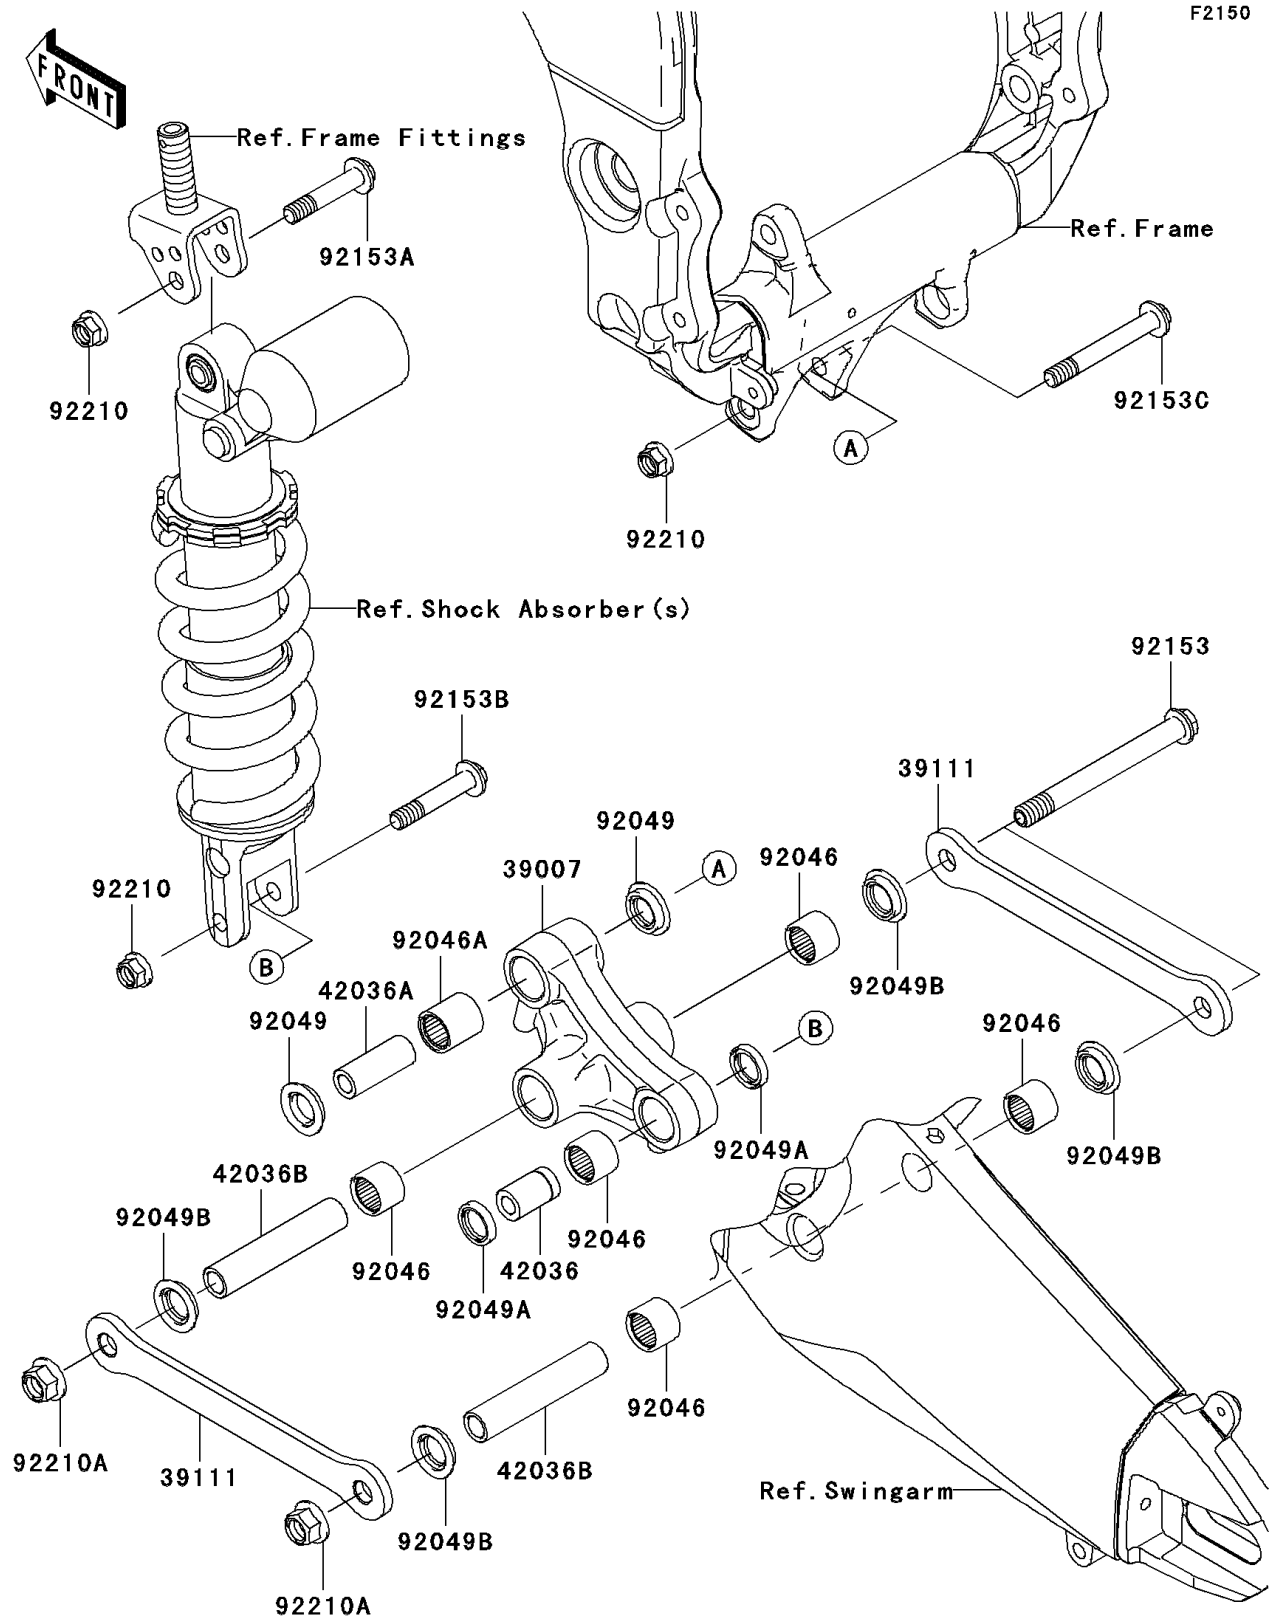

2010 NINJA® ZX™-10R PARTS DIAGRAM

Rear Suspension

2010 NINJA® ZX™-10R PARTS LIST

Rear Suspension

ITEM NAME	PART NUMBER	QUANTITY
ARM-SUSP,UNI TRAK (Ref # 39007)	39007-0006	1
ROD-TIE,SUSPENSION (Ref # 39111)	39111-0057	1
SLEEVE,10.1X18X30 (Ref # 42036)	42036-1258	1
SLEEVE,10.1X17X44.5 (Ref # 42036A)	42036-1342	1
SLEEVE,12.1X18X90 (Ref # 42036B)	42036-1360	1
BEARING-NEEDLE,SFYZM182417 (Ref # 92046)	92046-1272	1
BEARING-NEEDLE,SFYZM172425 (Ref # 92046A)	92046-1273	1
SEAL-OIL,MHA17245.7F (Ref # 92049)	92049-1223	1
SEAL-OIL,MHA18244 (Ref # 92049A)	92049-1225	1
SEAL-OIL,KCR MF018N1 (Ref # 92049B)	92049-1493	1
BOLT,FLANGED,12X117 (Ref # 92153)	92153-0508	1
BOLT,FLANGED,10X51 (Ref # 92153A)	92153-1545	1
BOLT,FLANGED,10X55 (Ref # 92153B)	92153-1546	1
BOLT,FLANGED,10X77 (Ref # 92153C)	92153-1547	1
NUT,LOCK,FLANGED,10MM (Ref # 92210)	92210-1139	1
NUT,LOCK,FLANGED,12MM (Ref # 92210A)	92210-1150	1