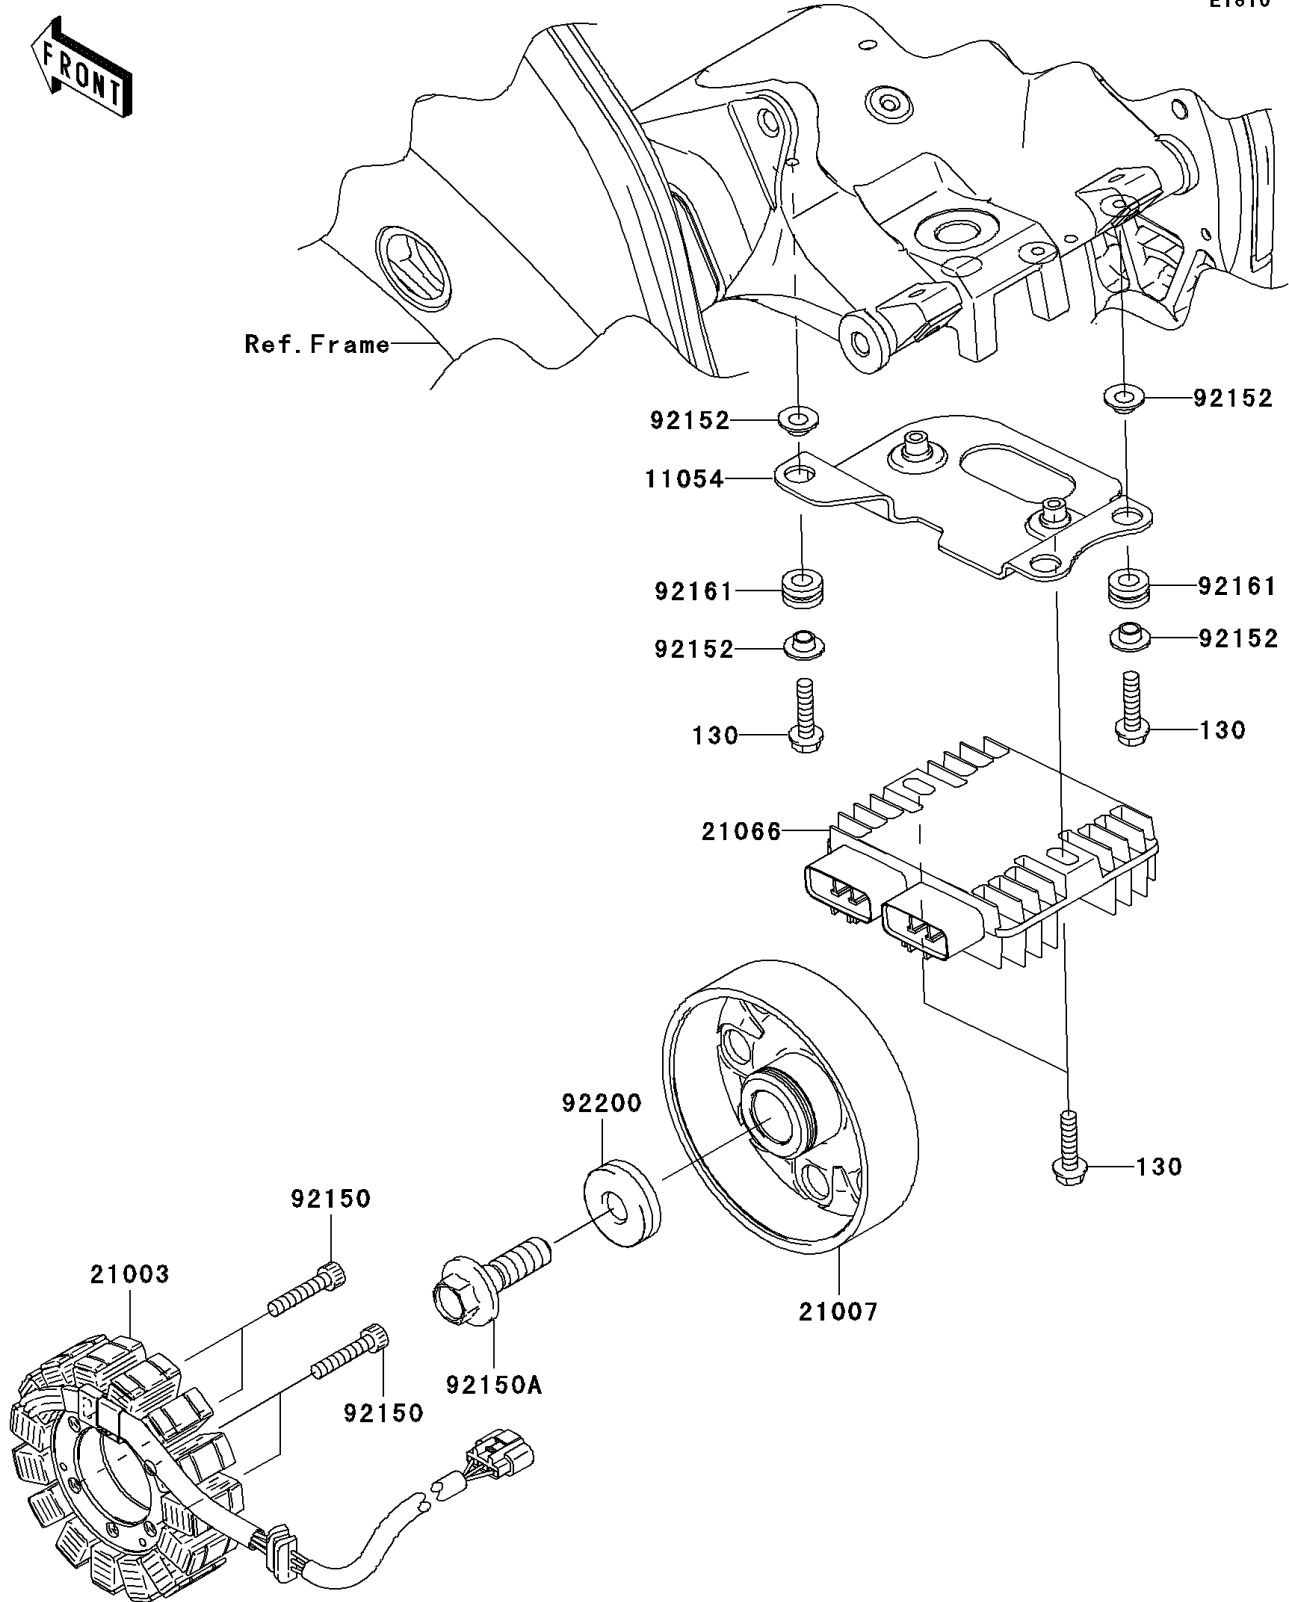

2010 NINJA® ZX™-10R PARTS DIAGRAM

Generator

E1810

2010 NINJA® ZX™-10R PARTS LIST

Generator

ITEM NAME	PART NUMBER	QUANTITY
BOLT-FLANGED,6X22 (Ref # 130)	130BB0622	1
BRACKET,REGULATOR (Ref # 11054)	11054-1960	1
STATOR (Ref # 21003)	21003-0072	1
ROTOR (Ref # 21007)	21007-0117	1
REGULATOR-VOLTAGE (Ref # 21066)	21066-0028	1
BOLT,SOCKET,6X30 (Ref # 92150)	92150-1433	1
BOLT,12X40 (Ref # 92150A)	92150-1717	1
COLLAR (Ref # 92152)	92152-0718	1
DAMPER (Ref # 92161)	92161-0056	1
WASHER,12X34X9 (Ref # 92200)	92200-0369	1