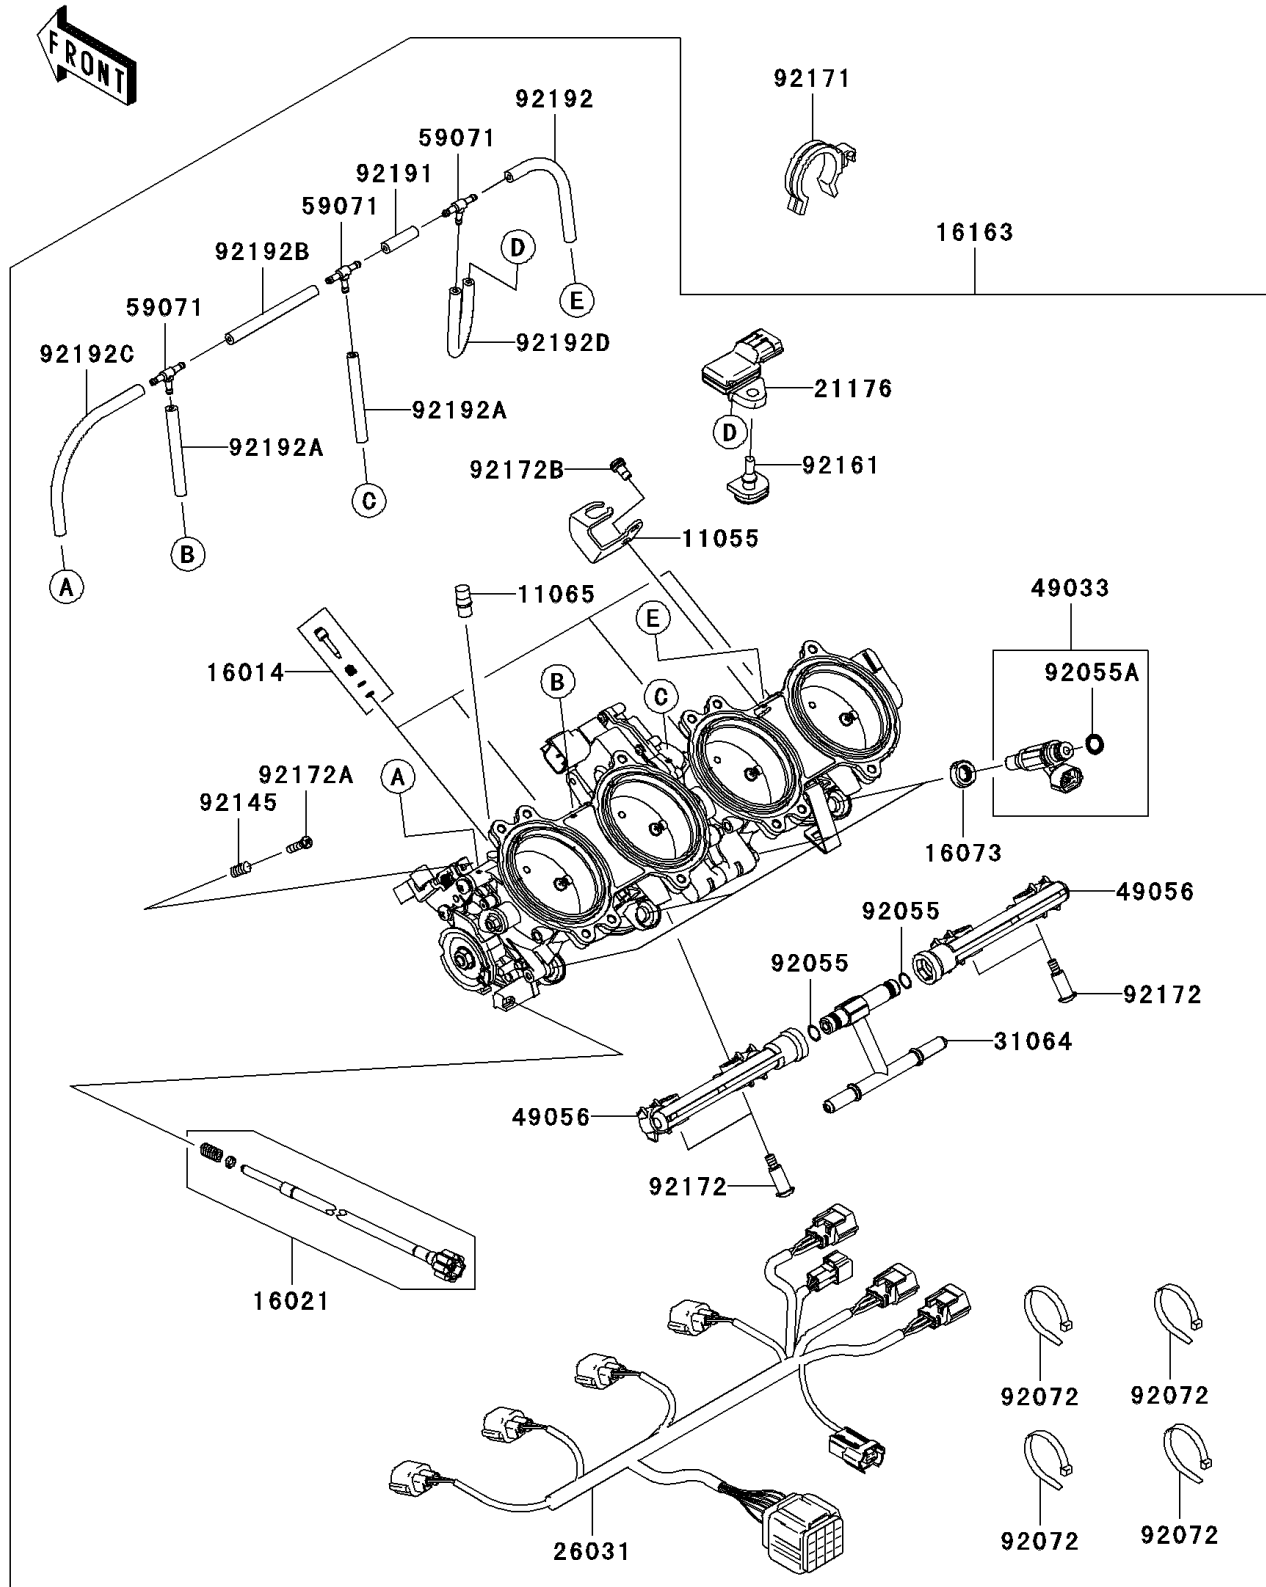

2010 NINJA® ZX™-10R PARTS DIAGRAM

Throttle

E1510

2010 NINJA® ZX™-10R PARTS LIST

Throttle

ITEM NAME	PART NUMBER	QUANTITY
BRACKET (Ref # 11055)	11055-1257	1
CAP (Ref # 11065)	11065-0282	1
SCREW-PILOT AIR (Ref # 16014)	16014-0002	1
SCREW-THROTTLE STOP (Ref # 16021)	16021-0020	1
INSULATOR (Ref # 16073)	16073-3707	1
THROTTLE-ASSY,TTK43 (Ref # 16163)	16163-0115	1
SENSOR,PRESSURE (Ref # 21176)	21176-0058	1
HARNES,THROTTLE SUB (Ref # 26031)	26031-0580	1
PIPE-COMP,FUEL (Ref # 31064)	31064-0023	1
NOZZLE-INJECTION (Ref # 49033)	49033-0011	1
PIPE-INJECTION (Ref # 49056)	49056-0024	1
JOINT,3WAY,T (Ref # 59071)	59071-3752	1
RING-O (Ref # 92055)	92055-0064	1
RING-O,INJECTION NOZZLE (Ref # 92055A)	92055-1622	1
BAND,SUB-HARNES (Ref # 92072)	92072-0012	1
SPRING,THROTTLE SYNCRO (Ref # 92145)	92145-0055	1
DAMPER (Ref # 92161)	92161-0041	1
CLAMP (Ref # 92171)	92171-0359	1
SCREW,PIPE INJECTION (Ref # 92172)	92172-0064	1
SCREW,THROTTLE SYNCRO (Ref # 92172A)	92172-0065	1
SCREW (Ref # 92172B)	92172-0393	1
TUBE,3X7X25 (Ref # 92191)	92191-0020	1
TUBE,3X7X95 (Ref # 92192)	92192-0018	1
TUBE,3X7X55 (Ref # 92192A)	92192-0106	1
TUBE (Ref # 92192B)	92192-0739	1
TUBE,3X7X120 (Ref # 92192C)	92192-0740	1
TUBE (Ref # 92192D)	92192-0741	1