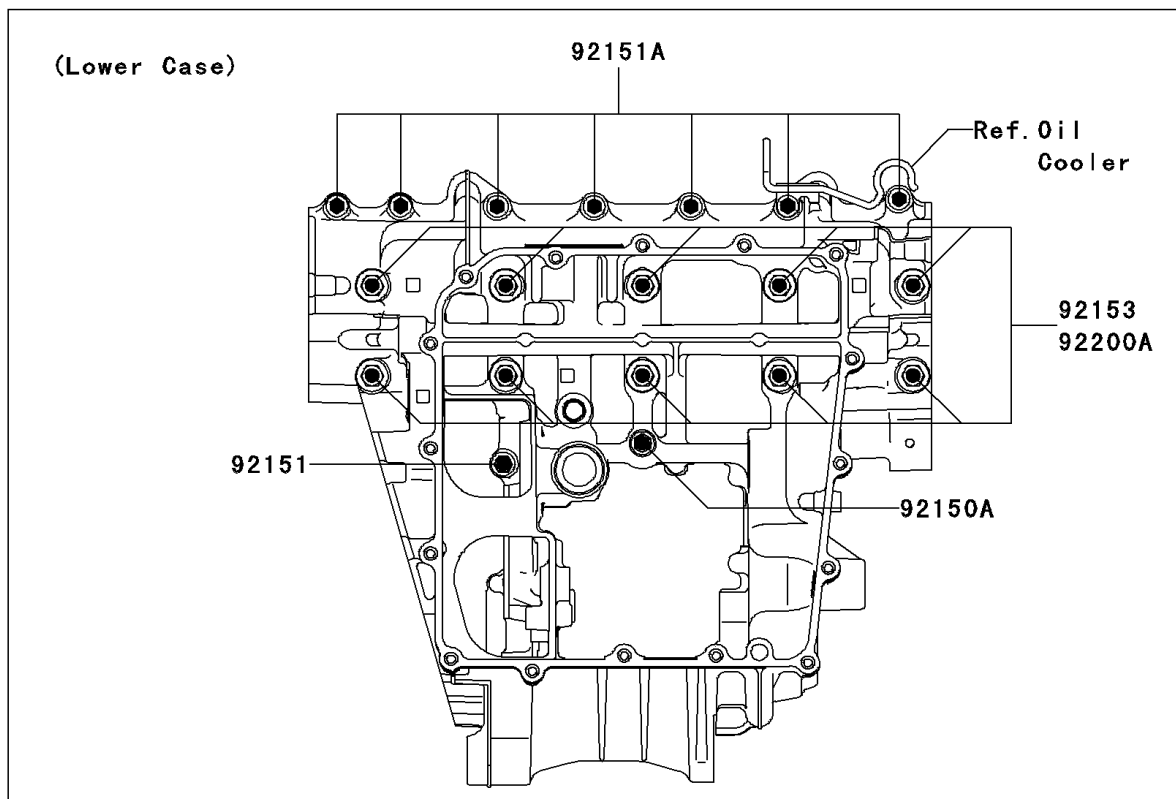

2010 NINJA® ZX™-10R PARTS DIAGRAM

Crankcase Bolt Pattern

E1412

2010 NINJA® ZX™-10R PARTS LIST

Crankcase Bolt Pattern

ITEM NAME	PART NUMBER	QUANTITY
BOLT,8X80 (Ref # 92150)	92150-1162	1
BOLT,FLANGED,7X85 (Ref # 92150A)	92150-1251	1
BOLT,FLANGED,7X50 (Ref # 92151)	92151-1223	1
BOLT,FLANGED,6X45 (Ref # 92151A)	92151-1521	1
BOLT,FLANGED,9X100 (Ref # 92153)	92153-0447	1
BOLT,FLANGED,7X32 (Ref # 92153A)	92153-0448	1
BOLT-FLANGED,6X40 (Ref # 92153B)	92153-1570	1
WASHER,8.2X16X1.6 (Ref # 92200)	92200-0047	1
WASHER,9.2X19X23 (Ref # 92200A)	92200-0115	1