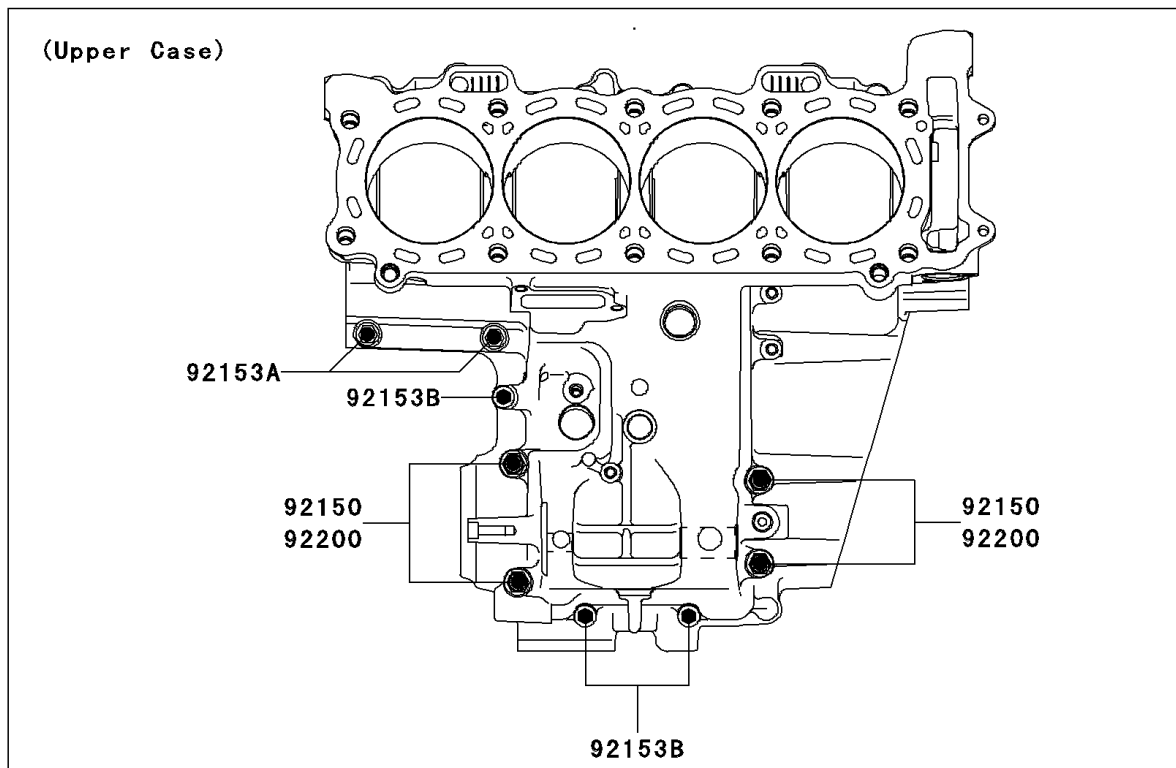

2010 NINJA® ZX™-10R PARTS DIAGRAM

Crankcase Bolt Pattern

E1412

2010 NINJA® ZX™-10R PARTS LIST

Crankcase Bolt Pattern

ITEM NAME	PART NUMBER	QUANTITY
BOLT,8X80 (Ref # 92150)	92150-1162	1
BOLT,FLANGED,7X85 (Ref # 92150A)	92150-1251	1
BOLT,FLANGED,7X50 (Ref # 92151)	92151-1223	1
BOLT,FLANGED,6X45 (Ref # 92151A)	92151-1521	1
BOLT,FLANGED,9X100 (Ref # 92153)	92153-0447	1
BOLT,FLANGED,7X32 (Ref # 92153A)	92153-0448	1
BOLT-FLANGED,6X40 (Ref # 92153B)	92153-1570	1
WASHER,8.2X16X1.6 (Ref # 92200)	92200-0047	1
WASHER,9.2X19X23 (Ref # 92200A)	92200-0115	1