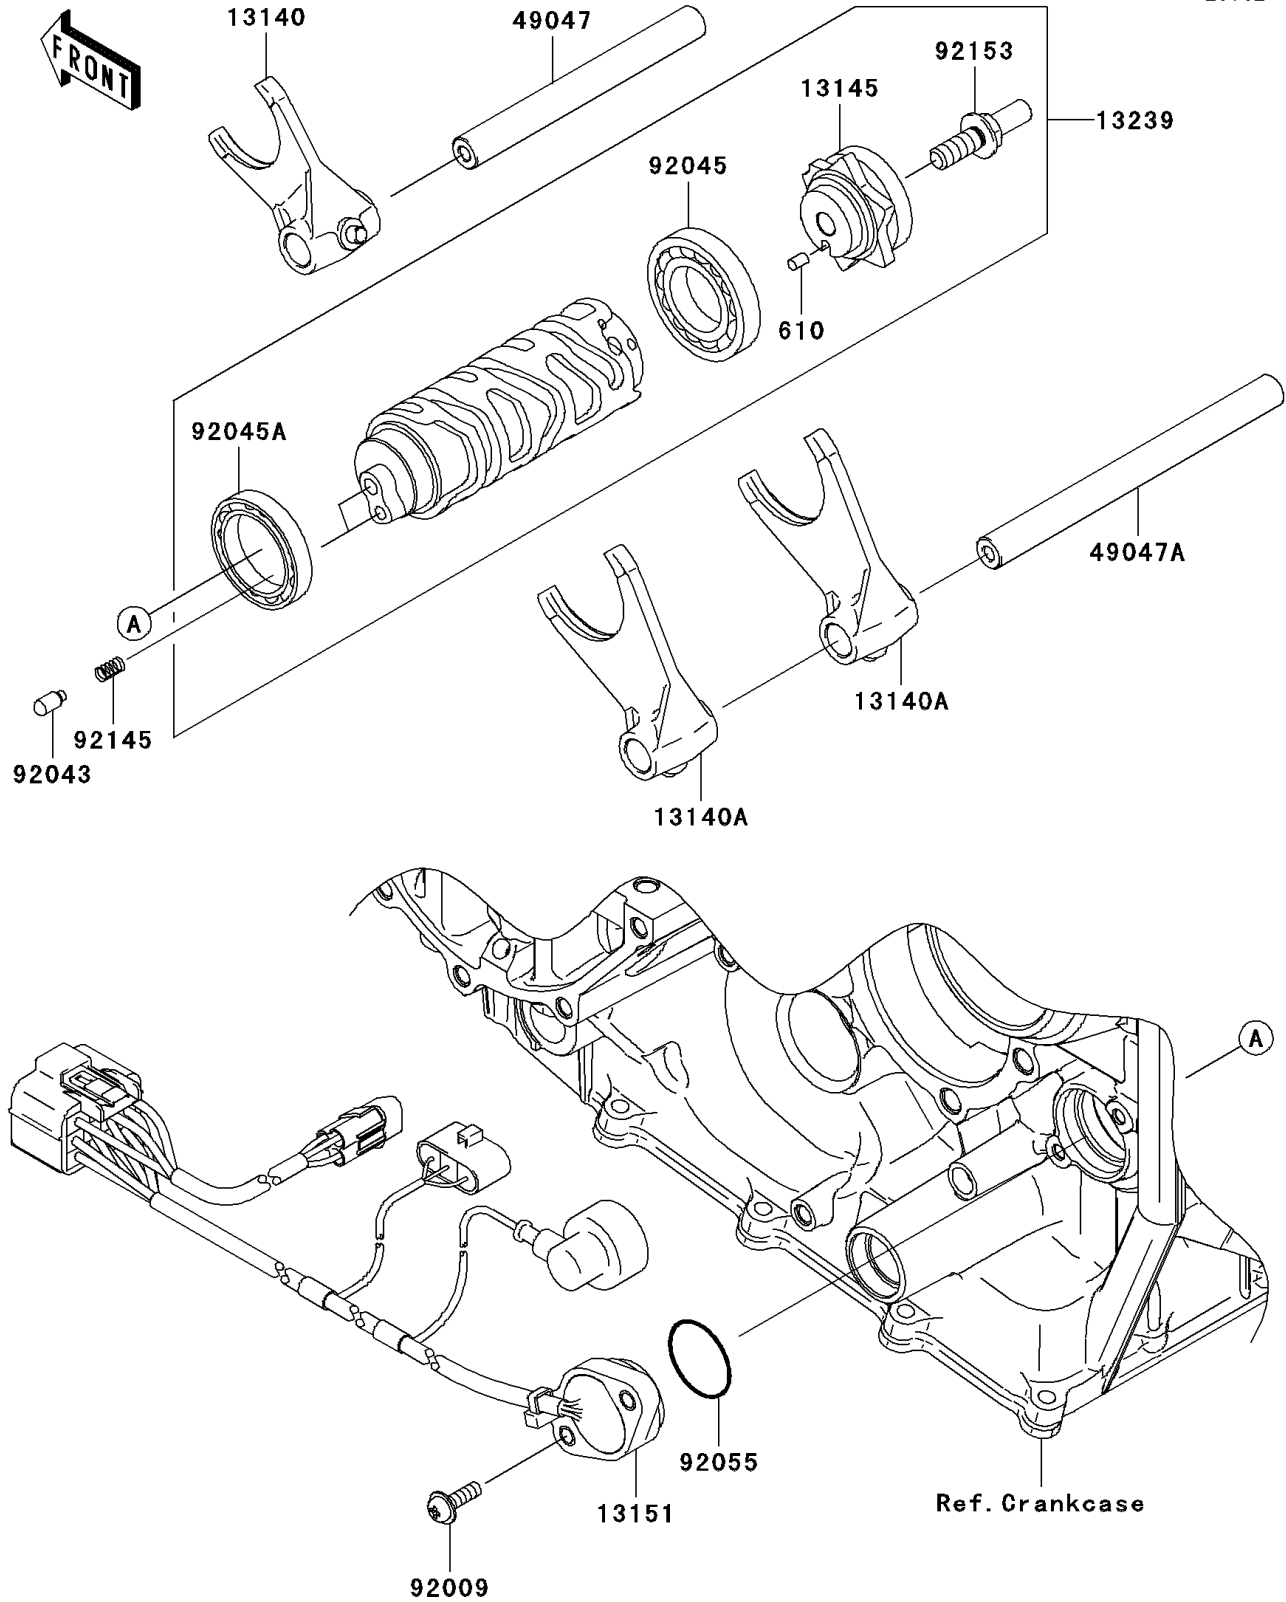

2010 NINJA® ZX™-10R PARTS DIAGRAM

Gear Change Drum/Shift Fork(s)

E1362

2010 NINJA® ZX™-10R PARTS LIST

Gear Change Drum/Shift Fork(s)

ITEM NAME	PART NUMBER	QUANTITY
ROLLER,4X6 (Ref # 610)	610A0406	1
FORK-SHIFT,INPUT (Ref # 13140)	13140-0027	1
FORK-SHIFT,OUTPUT (Ref # 13140A)	13140-0028	1
CAM-CHANGE DRUM (Ref # 13145)	13145-0039	1
SWITCH-COMP,NEUTRAL (Ref # 13151)	13151-0044	1
DRUM-ASSY-CHANGE (Ref # 13239)	13239-0030	1
ROD-SHIFT,INPUT (Ref # 49047)	49047-0021	1
ROD-SHIFT,OUTPUT (Ref # 49047A)	49047-0022	1
SCREW (Ref # 92009)	92009-1895	1
PIN (Ref # 92043)	92043-1654	1
BEARING-BALL,16005 (Ref # 92045)	92045-1045	1
BEARING-BALL,6806 (Ref # 92045A)	92045-1152	1
RING-O,27.7X2.4 (Ref # 92055)	92055-091	1
SPRING (Ref # 92145)	92145-1414	1
BOLT (Ref # 92153)	92153-1735	1