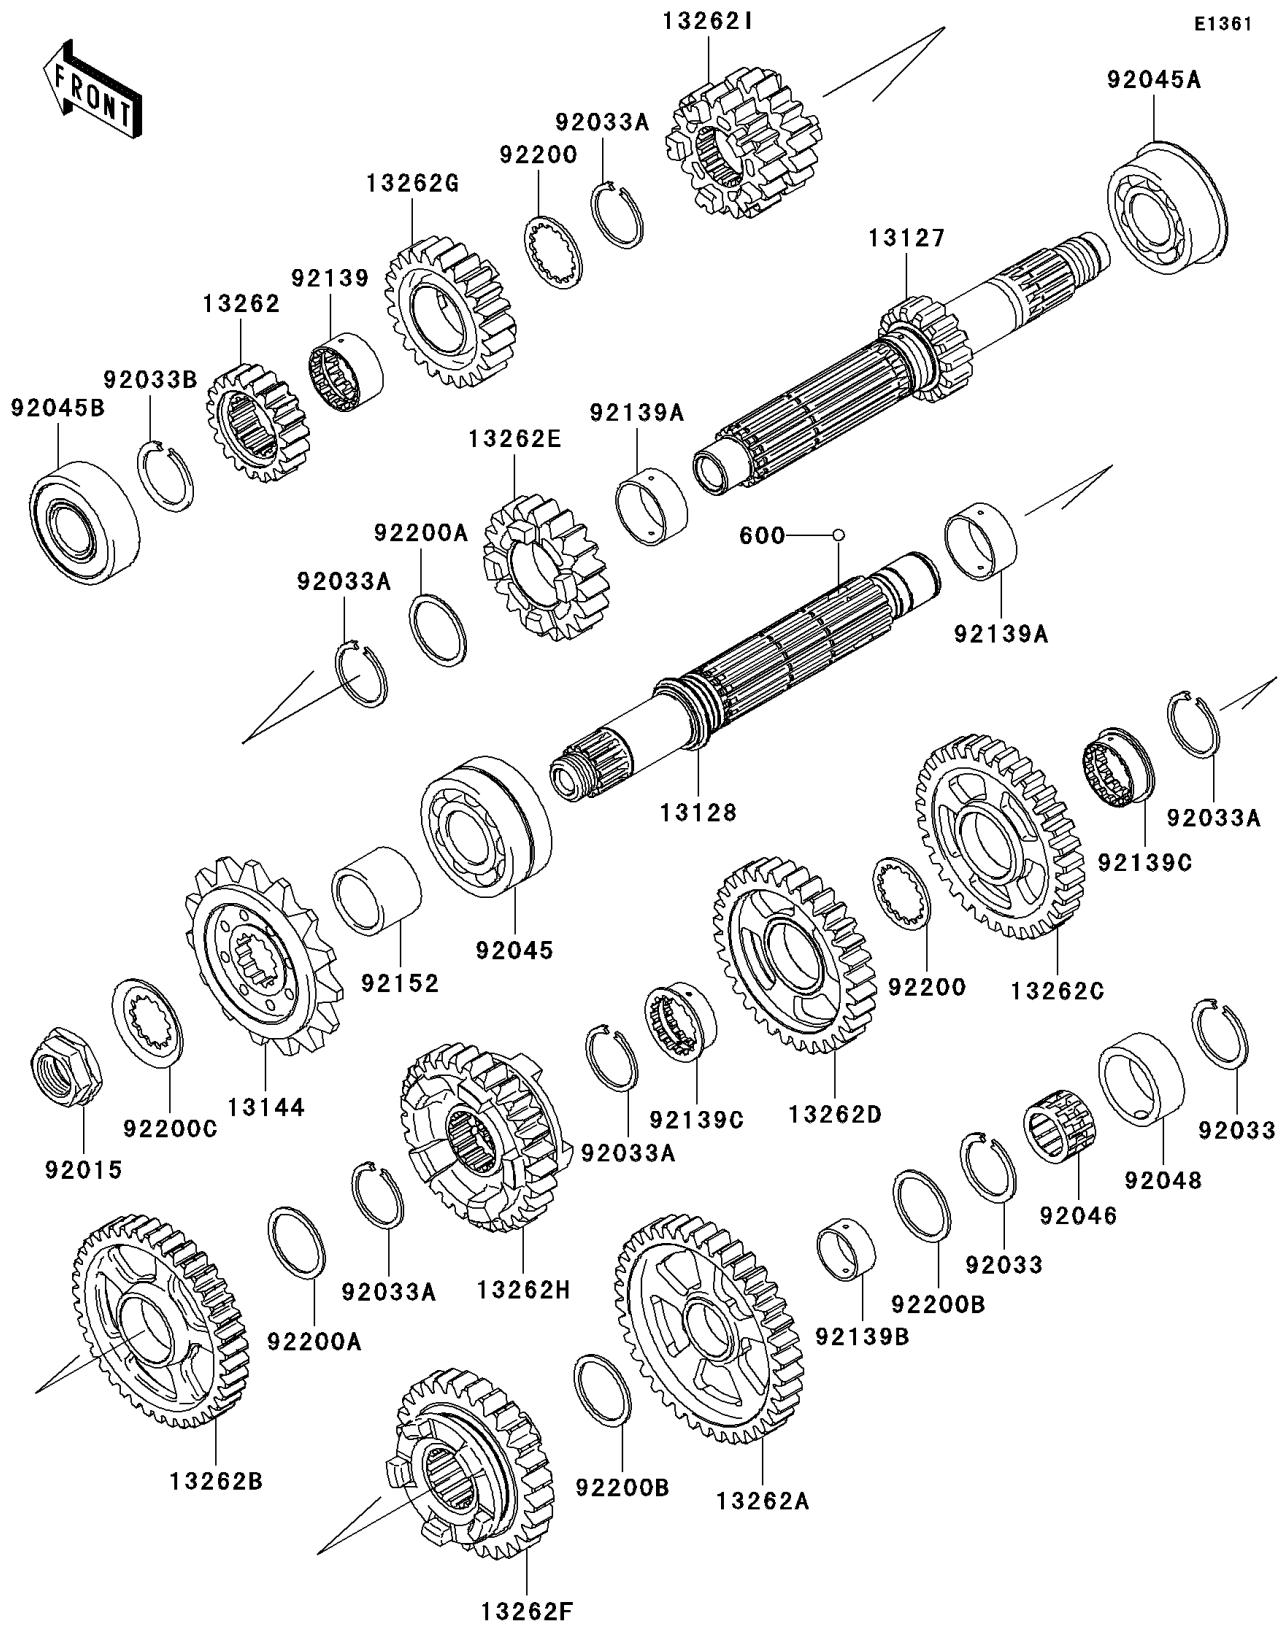

2010 NINJA® ZX™-10R PARTS DIAGRAM

Transmission

2010 NINJA® ZX™-10R PARTS LIST

Transmission

ITEM NAME	PART NUMBER	QUANTITY
BALL-STEEL,5/32" (Ref # 600)	600A0500	1
SHAFT-TRANSMISSION INPUT (Ref # 13127)	13127-0060	1
SHAFT-TRANSMISSION OUTPUT,13T (Ref # 13128)	13128-0049	1
SPROCKET-OUTPUT,17T,#525 (Ref # 13144)	13144-0004	1
GEAR,INPUT 2ND,19T (Ref # 13262)	13262-0350	1
GEAR,OUTPUT LOW,39T (Ref # 13262A)	13262-0615	1
GEAR,OUTPUT 2ND,39T (Ref # 13262B)	13262-0616	1
GEAR,OUTPUT 3RD,33T (Ref # 13262C)	13262-0618	1
GEAR,OUTPUT 4TH,31T (Ref # 13262D)	13262-0619	1
GEAR,INPUT 5TH,20T (Ref # 13262E)	13262-0620	1
GEAR,OUTPUT 5TH,28T (Ref # 13262F)	13262-0621	1
GEAR,INPUT 6TH,23T (Ref # 13262G)	13262-0622	1
GEAR,OUTPUT 6TH,30T (Ref # 13262H)	13262-0623	1
GEAR,INPUT 3RD&4TH,19T&20T (Ref # 13262I)	13262-0665	1
NUT,20MM (Ref # 92015)	92015-1963	1
RING-SNAP,20X25.5X1.2 (Ref # 92033)	92033-025	1
RING-SNAP,25.9X30.6X1.2 (Ref # 92033A)	92033-1037	1
RING-SNAP,T=1.5 (Ref # 92033B)	92033-1249	1
BEARING-BALL,DAC2557NSSH (Ref # 92045)	92045-0003	1
BEARING-BALL,5205N6RSH2CS6 (Ref # 92045A)	92045-0014	1
BEARING-BALL,DG2152RDDSH2 (Ref # 92045B)	92045-0048	1
BEARING-NEEDLE (Ref # 92046)	92046-1291	1
RACE,30X38X15 (Ref # 92048)	92048-1053	1
BUSHING,GEAR,6TH IN (Ref # 92139)	92139-0036	1
BUSHING,GEAR,5TH IN&2ND OUT (Ref # 92139A)	92139-0037	1
BUSHING,GEAR,LOW OUT (Ref # 92139B)	92139-0038	1
BUSHING,GEAR,3RD&4TH OUT (Ref # 92139C)	92139-0066	1
COLLAR (Ref # 92152)	92152-0153	1
WASHER,28.3X34.0X1.6 (Ref # 92200)	92200-0050	1

2010 NINJA® ZX™-10R PARTS LIST

Transmission

ITEM NAME	PART NUMBER	QUANTITY
WASHER,28.1X34.0X1.2 (Ref # 92200A)	92200-0051	1
WASHER,22.1X32.0X1.4 (Ref # 92200B)	92200-0138	1
WASHER (Ref # 92200C)	92200-1065	1