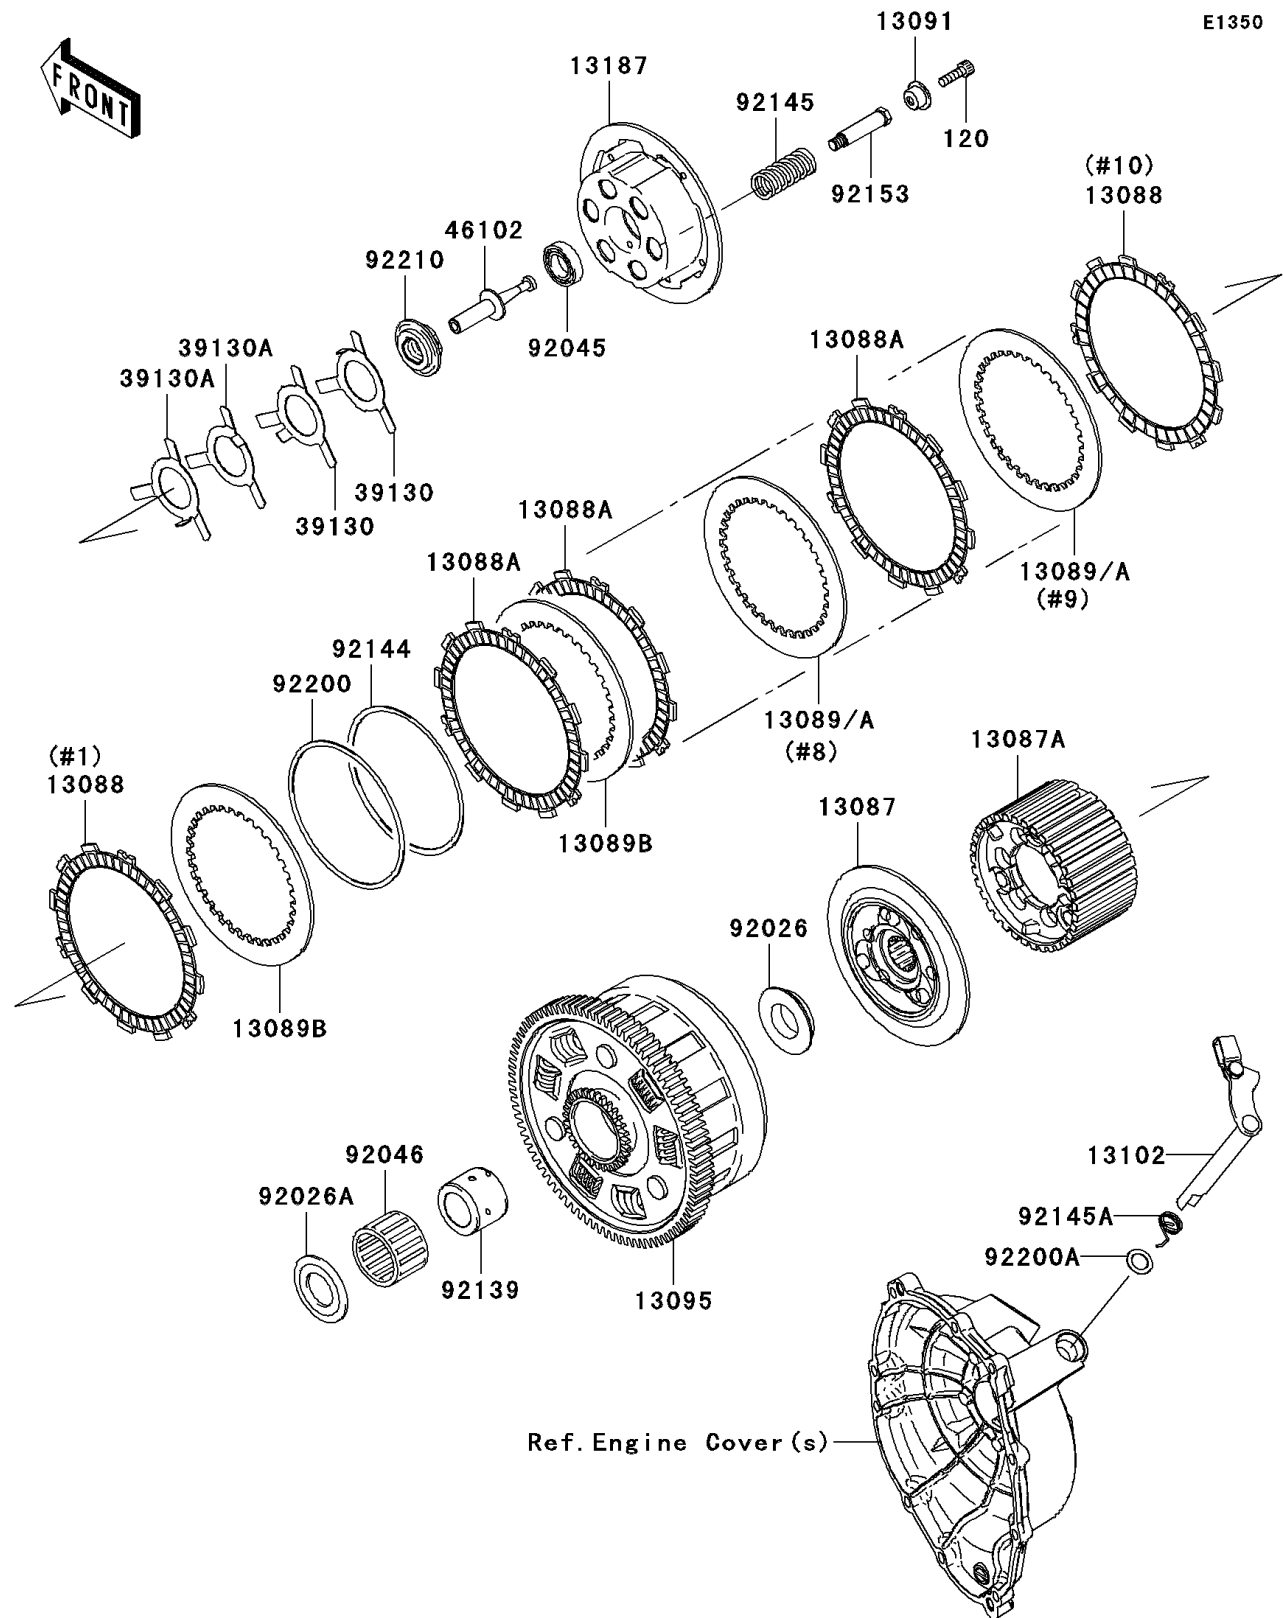

2010 NINJA® ZX™-10R PARTS DIAGRAM

Clutch

2010 NINJA® ZX™-10R PARTS LIST

Clutch

ITEM NAME	PART NUMBER	QUANTITY
BOLT-SOCKET,6X20 (Ref # 120)	120Q0620	1
HUB-CLUTCH (Ref # 13087)	13087-0010	1
HUB-CLUTCH (Ref # 13087A)	13087-0011	1
PLATE-FRICTION (Ref # 13088)	13088-0003	1
PLATE-FRICTION (Ref # 13088A)	13088-0013	1
PLATE-CLUTCH,T=2.3 (Ref # 13089)	13089-0008	1
PLATE-CLUTCH,T=2.6 (Ref # 13089A)	13089-0009	1
PLATE-CLUTCH,T=2.9 (Ref # 13089B)	13089-1093	1
HOLDER,CLUTCH SPRING (Ref # 13091)	13091-1840	1
HOUSING-COMP-CLUTCH (Ref # 13095)	13095-0099	1
RELEASE-COMP-CLUTCH (Ref # 13102)	13102-0018	1
PLATE-CLUTCH OPERATING (Ref # 13187)	13187-0006	1
SPRING-LEAF (Ref # 39130)	39130-1078	1
SPRING-LEAF (Ref # 39130A)	39130-1079	1
ROD (Ref # 46102)	46102-0047	1
SPACER (Ref # 92026)	92026-0037	1
SPACER,25X49X2.4 (Ref # 92026A)	92026-0119	1
BEARING-BALL,6903/2A (Ref # 92045)	92045-1053	1
BEARING-NEEDLE,K38X43X28.8X (Ref # 92046)	92046-1263	1
BUSHING,25X38X29.05 (Ref # 92139)	92139-0067	1
SPRING,FRICTION PLATE (Ref # 92144)	92144-1854	1
SPRING,CLUTCH (Ref # 92145)	92145-0220	1
SPRING,RELEASE-COMP (Ref # 92145A)	92145-0325	1
BOLT (Ref # 92153)	92153-0797	1
WASHER,FRICTION PLATE (Ref # 92200)	92200-1260	1
WASHER,12X18.5X0.5 (Ref # 92200A)	92200-1487	1
NUT (Ref # 92210)	92210-0152	1