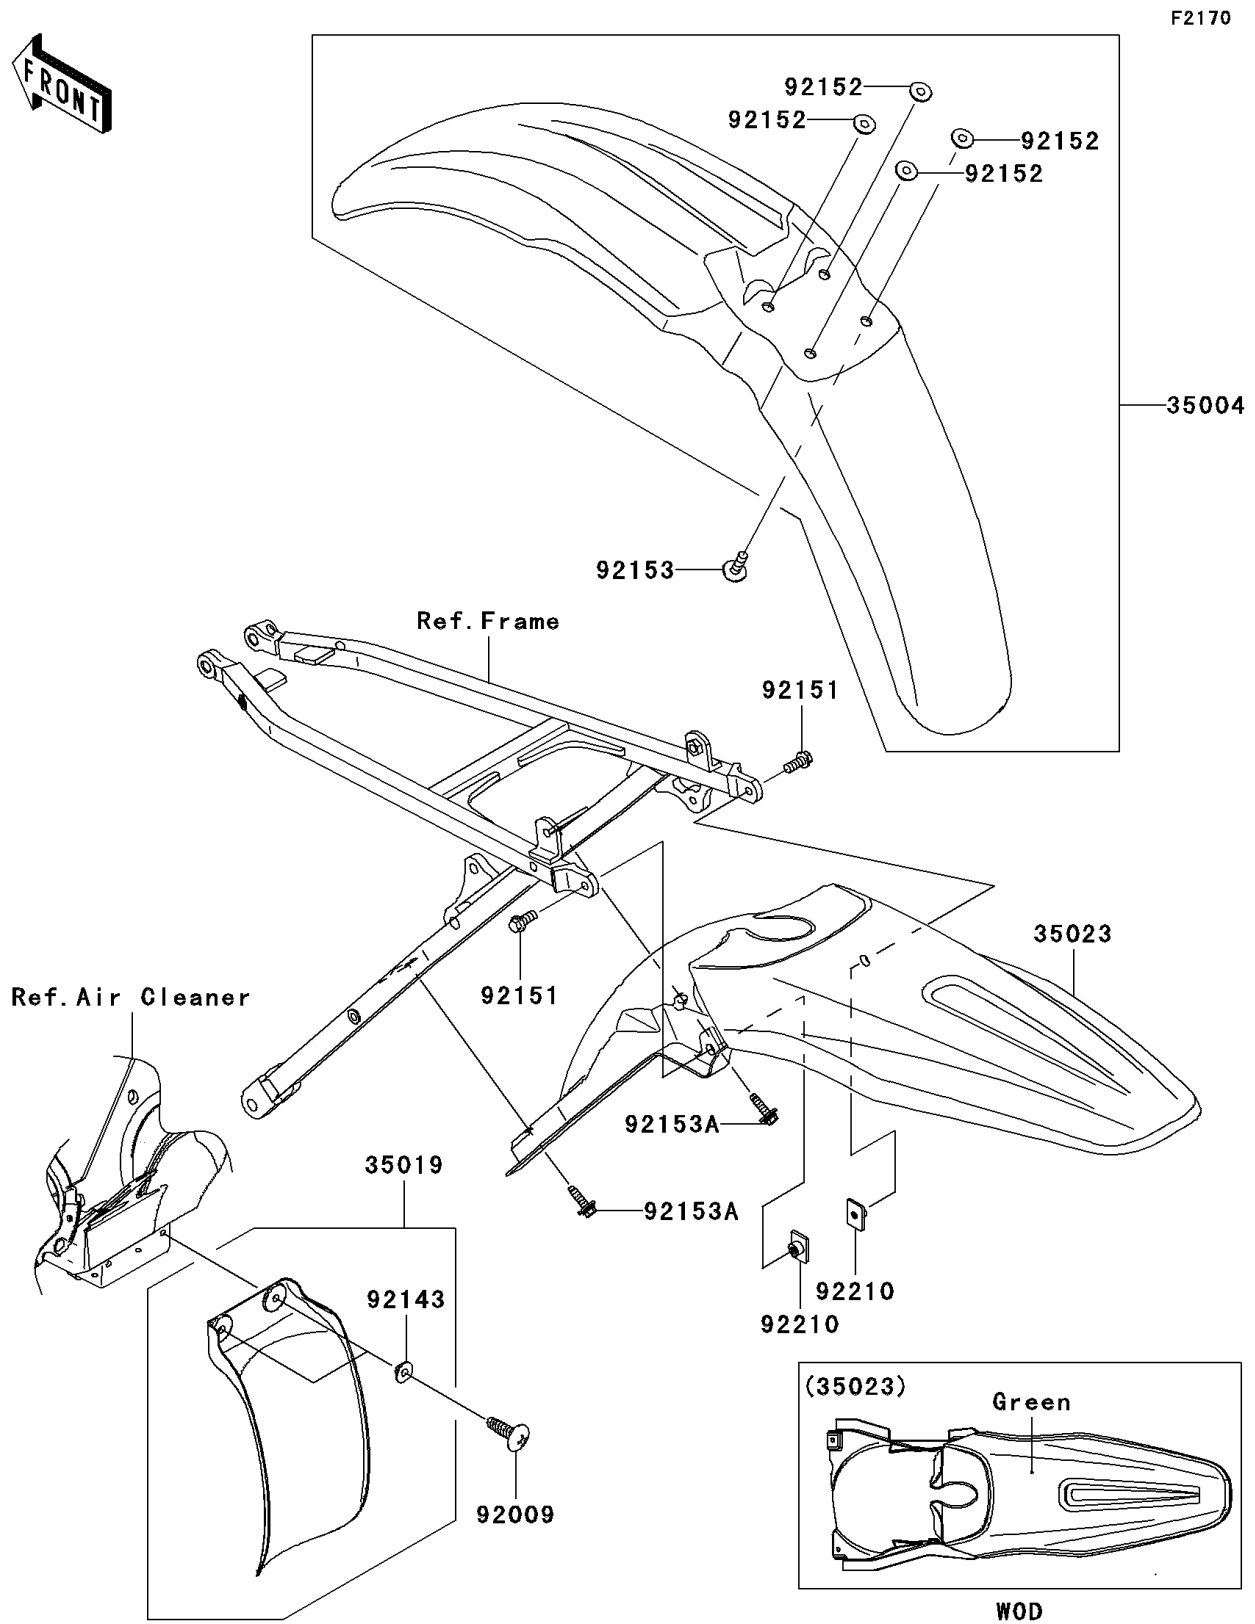

## 2008 KX™250F PARTS DIAGRAM

Fenders

## 2008 KX™250F PARTS LIST

### Fenders

ITEM NAME	PART NUMBER	QUANTITY
FENDER-FRONT,L.GREEN (Ref # 35004)	35004-0078-290	1
FLAP,AIR FILTER (Ref # 35019)	35019-0050	1
FENDER-REAR,L.GREEN (Ref # 35023)	35023-0100-290	1
SCREW,TAPPING,5X20 (Ref # 92009)	92009-1993	1
COLLAR (Ref # 92143)	92143-1087	1
BOLT,6X14 (Ref # 92151)	92151-1423	1
COLLAR (Ref # 92152)	92152-1422	1
BOLT,6X20 (Ref # 92153)	92153-0502	1
BOLT,FLANGED,6X23 (Ref # 92153A)	92153-1852	1
NUT,PLATE,6MM (Ref # 92210)	92210-1352	1