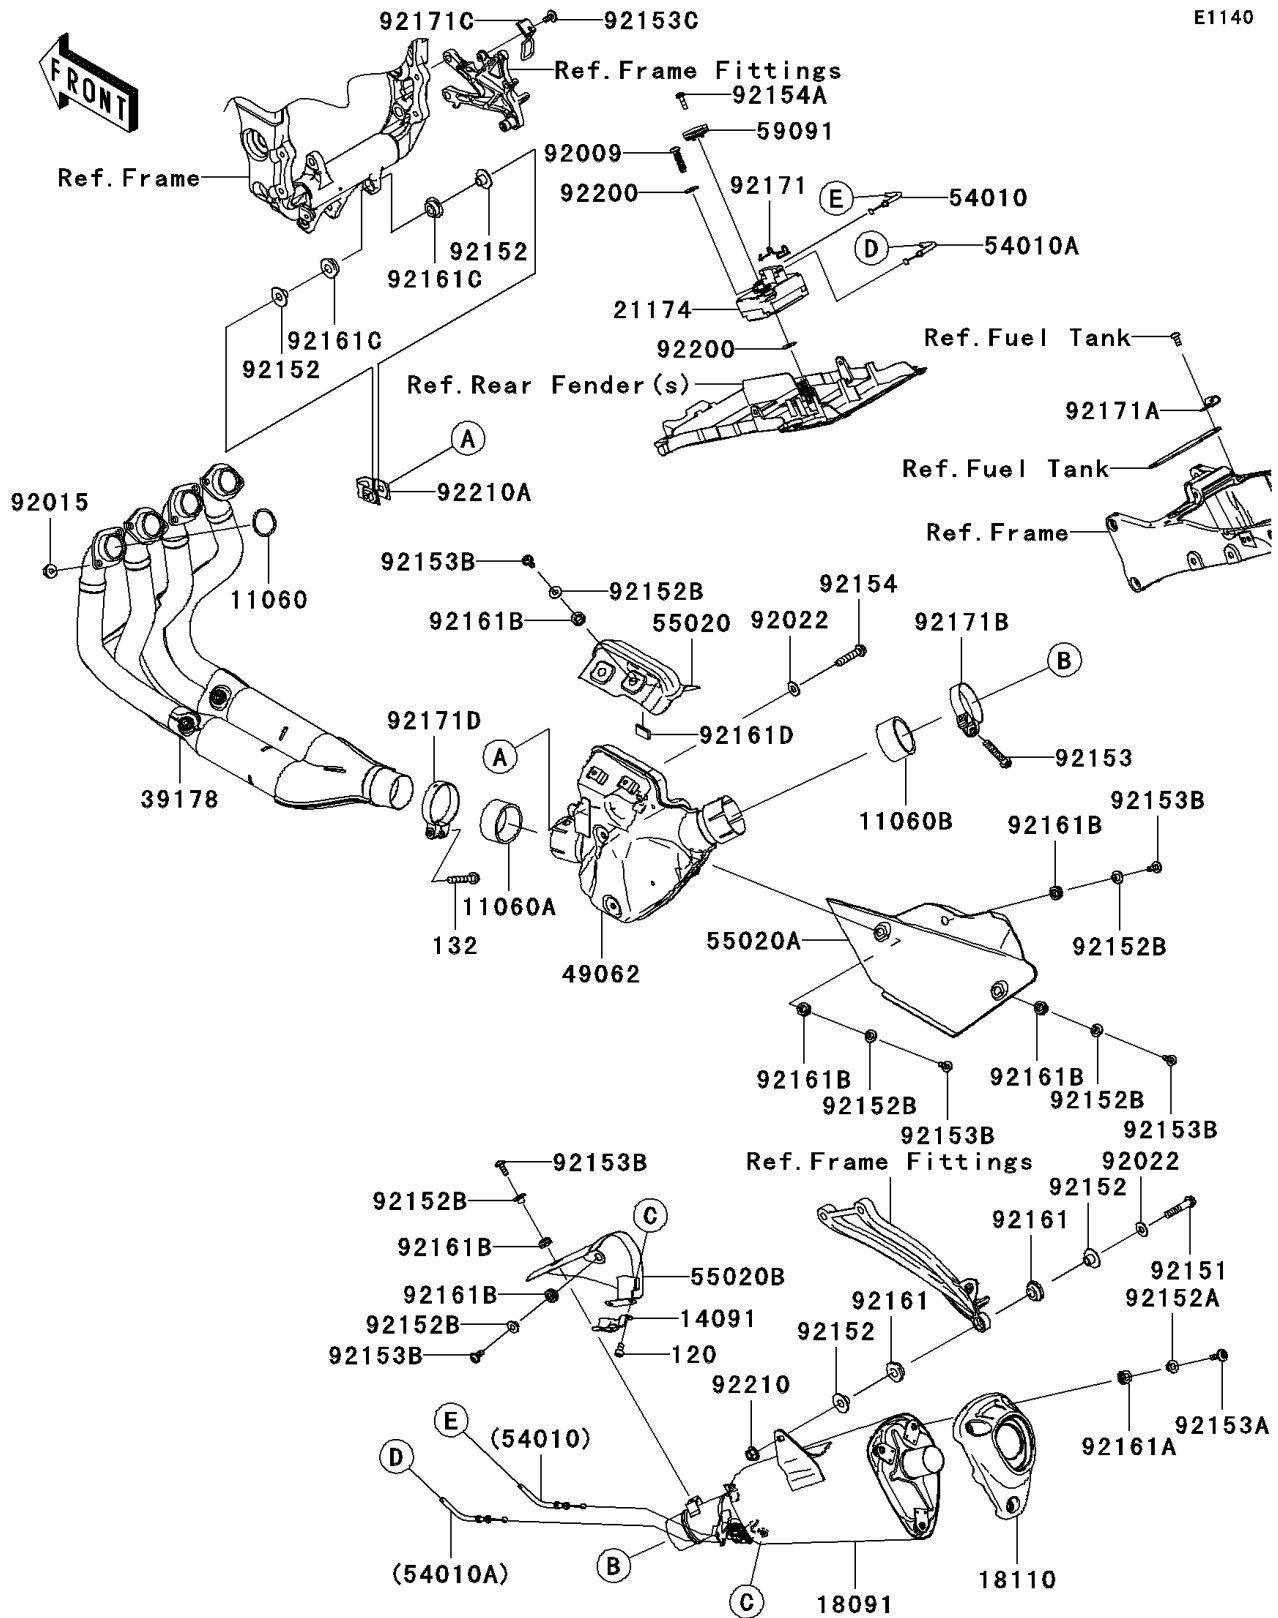

2010 NINJA® ZX™-10R PARTS DIAGRAM

Muffler(s)

E1140

2010 NINJA® ZX™-10R PARTS LIST

Muffler(s)

ITEM NAME	PART NUMBER	QUANTITY
GASKET,EXHAUST PIPE HOLDER (Ref # 11060)	11060-1103	1
GASKET,MUFFLER CONNECTING (Ref # 11060A)	11060-1376	1
GASKET (Ref # 11060B)	11060-1971	1
COVER,PULLEY (Ref # 14091)	14091-0915	1
BODY-COMP-MUFFLER (Ref # 18091)	18091-0599	1
BODY END-MUFFLER (Ref # 18110)	18110-0106	1
MOTOR-ELECTRIC (Ref # 21174)	21174-0005	1
MANIFOLD-COMP-EXHAUST (Ref # 39178)	39178-0118	1
PIPE-COMP-EXHAUST (Ref # 49062)	49062-0040	1
CABLE,OPEN,WHITE (Ref # 54010)	54010-0105	1
CABLE,CLOSE,BLACK (Ref # 54010A)	54010-0106	1
GUARD,HEAT (Ref # 55020)	55020-0467	1
GUARD,EX CHAMBER (Ref # 55020A)	55020-0468	1
GUARD,JOINT PIPE (Ref # 55020B)	55020-0488	1
PULLEY (Ref # 59091)	59091-0007	1
SCREW,TAPPING,6X30 (Ref # 92009)	92009-1481	1
NUT,8MM (Ref # 92015)	92015-1402	1
WASHER,8.5X19X1.2 (Ref # 92022)	92022-3730	1
BOLT,FLANGED,8X40 (Ref # 92151)	92151-1532	1
COLLAR (Ref # 92152)	92152-0188	1
COLLAR (Ref # 92152A)	92152-0237	1
COLLAR (Ref # 92152B)	92152-0286	1
BOLT,8X45 (Ref # 92153)	92153-0702	1
BOLT,6X18 (Ref # 92153A)	92153-0816	1
BOLT,SOCKET,6X16 (Ref # 92153B)	92153-0817	1
BOLT,SOCKET,6X12 (Ref # 92153C)	92153-1948	1
BOLT,FLANGED,8X40 (Ref # 92154)	92154-0080	1
BOLT,TORX,5X18 (Ref # 92154A)	92154-0217	1
DAMPER (Ref # 92161)	92161-0135	1

2010 NINJA® ZX™-10R PARTS LIST

Muffler(s)

ITEM NAME	PART NUMBER	QUANTITY
DAMPER (Ref # 92161A)	92161-0204	1
DAMPER (Ref # 92161B)	92161-0308	1
DAMPER,MUFFLER MOUNT (Ref # 92161C)	92161-0658	1
DAMPER (Ref # 92161D)	92161-1228	1
CLAMP (Ref # 92171)	92171-0292	1
CLAMP (Ref # 92171A)	92171-0652	1
CLAMP,64.5MM (Ref # 92171B)	92171-1668	1
CLAMP (Ref # 92171C)	92171-1871	1
CLAMP (Ref # 92171D)	92171-1875	1
WASHER (Ref # 92200)	92200-0078	1
NUT,8MM (Ref # 92210)	92210-0121	1
BOLT-SOCKET,6X10 (Ref # 120)	120CB0610	1
BOLT-FLANGED-SMALL,8X30 (Ref # 132)	132BC0830	1
NUT (Ref # 92210A)	92210-0481	1