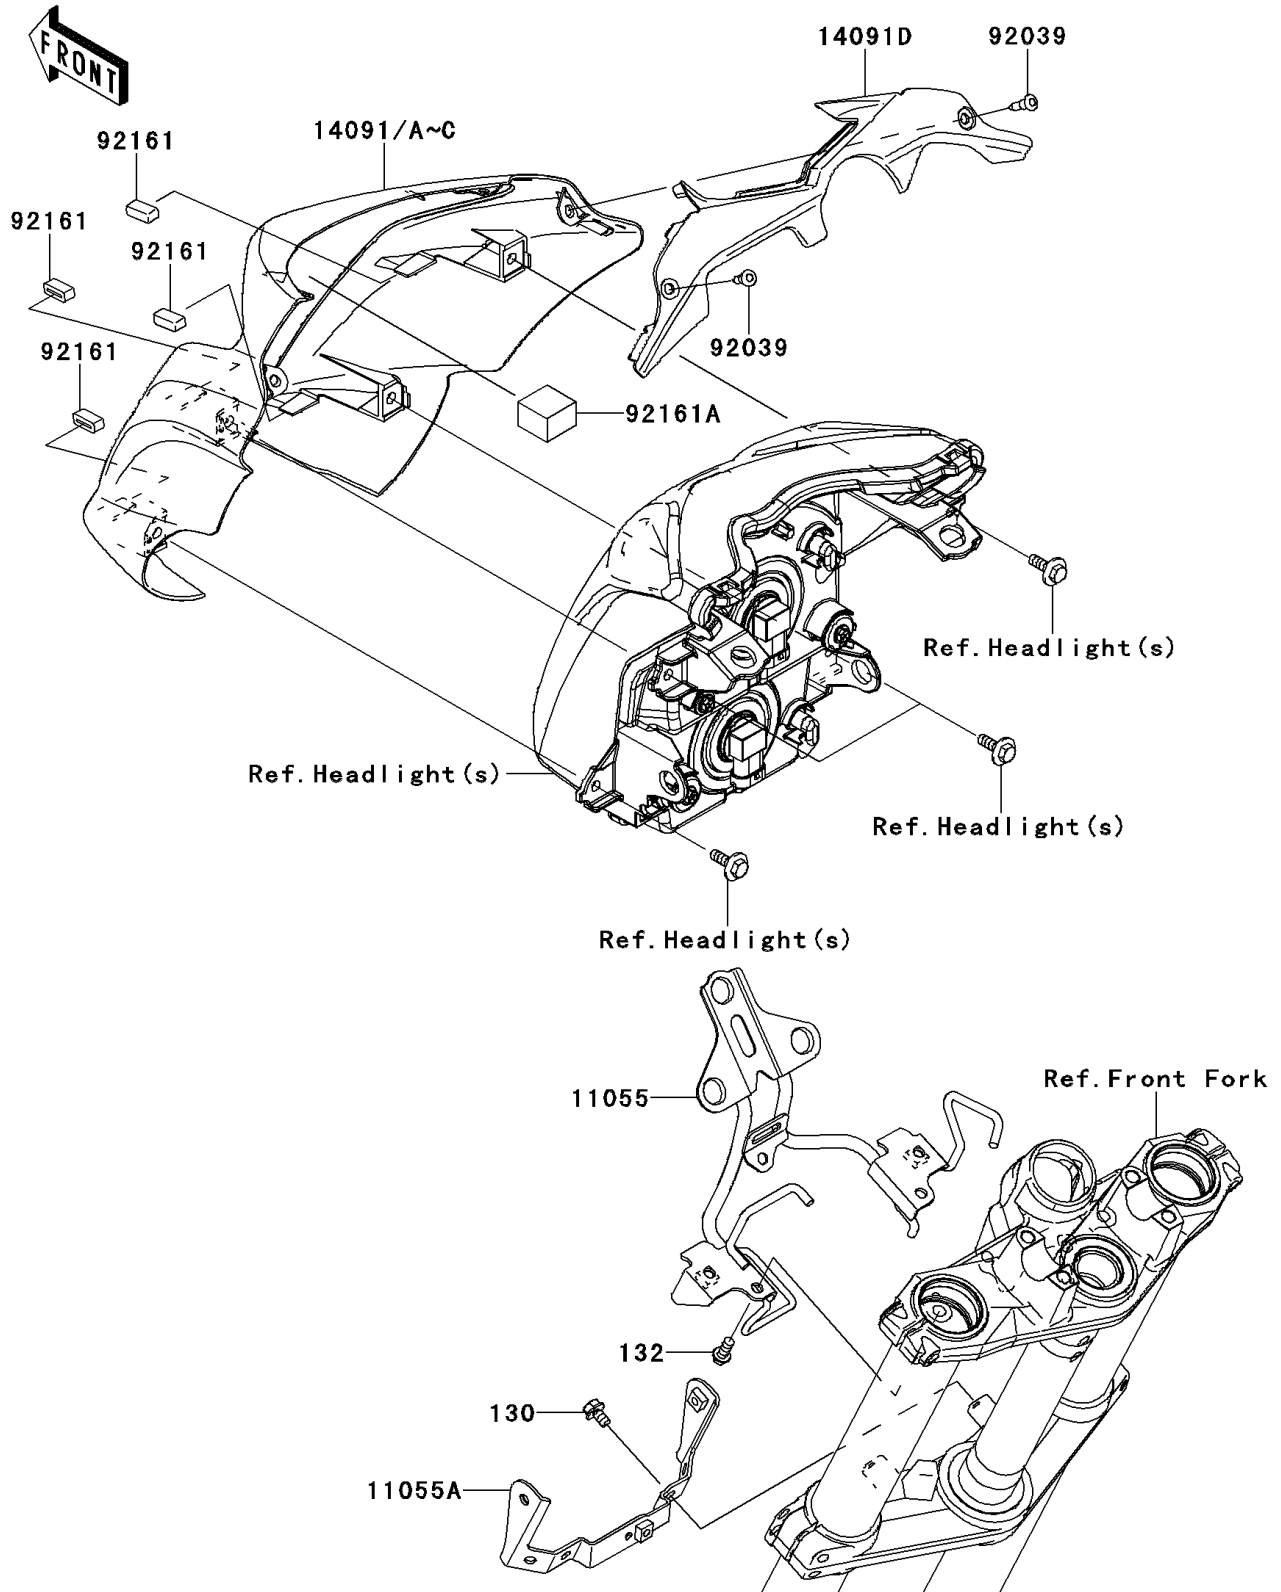

## 2009 ER-6n PARTS DIAGRAM

Cowling

F2871

## 2009 ER-6n PARTS LIST

Cowling

ITEM NAME	PART NUMBER	QUANTITY
BOLT-FLANGED,6X10 (Ref # 130)	130BB0610	1
BOLT-FLANGED-SMALL,6X14 (Ref # 132)	132BA0614	1
BRACKET,HEAD LAMP,UPP (Ref # 11055)	11055-0591	1
BRACKET,HEAD LAMP,LWR (Ref # 11055A)	11055-0592	1
COVER,HEAD LAMP,C.P.BLUE (Ref # 14091A)	14091-1587-15D	1
COVER,INNER,HEAD LAMP (Ref # 14091D)	14091-1589	1
RIVET (Ref # 92039)	92039-0023	1
DAMPER (Ref # 92161)	92161-0620	1
DAMPER,T=13 (Ref # 92161A)	92161-0792	1