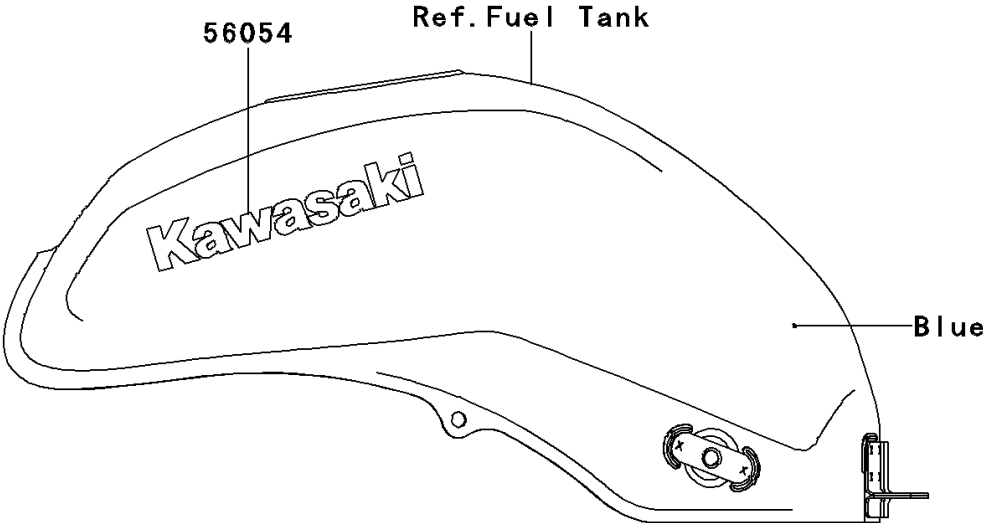

2009 ER-6n PARTS DIAGRAM

Decals(Blue)(C9F)

F2861

2009 ER-6n PARTS LIST

Decals(Blue)(C9F)

ITEM NAME	PART NUMBER	QUANTITY
MARK,FUEL TANK,KAWASAKI (Ref # 56054)	56054-0293	1
MARK,SHROUD,ER-6N (Ref # 56054A)	56054-0294	1