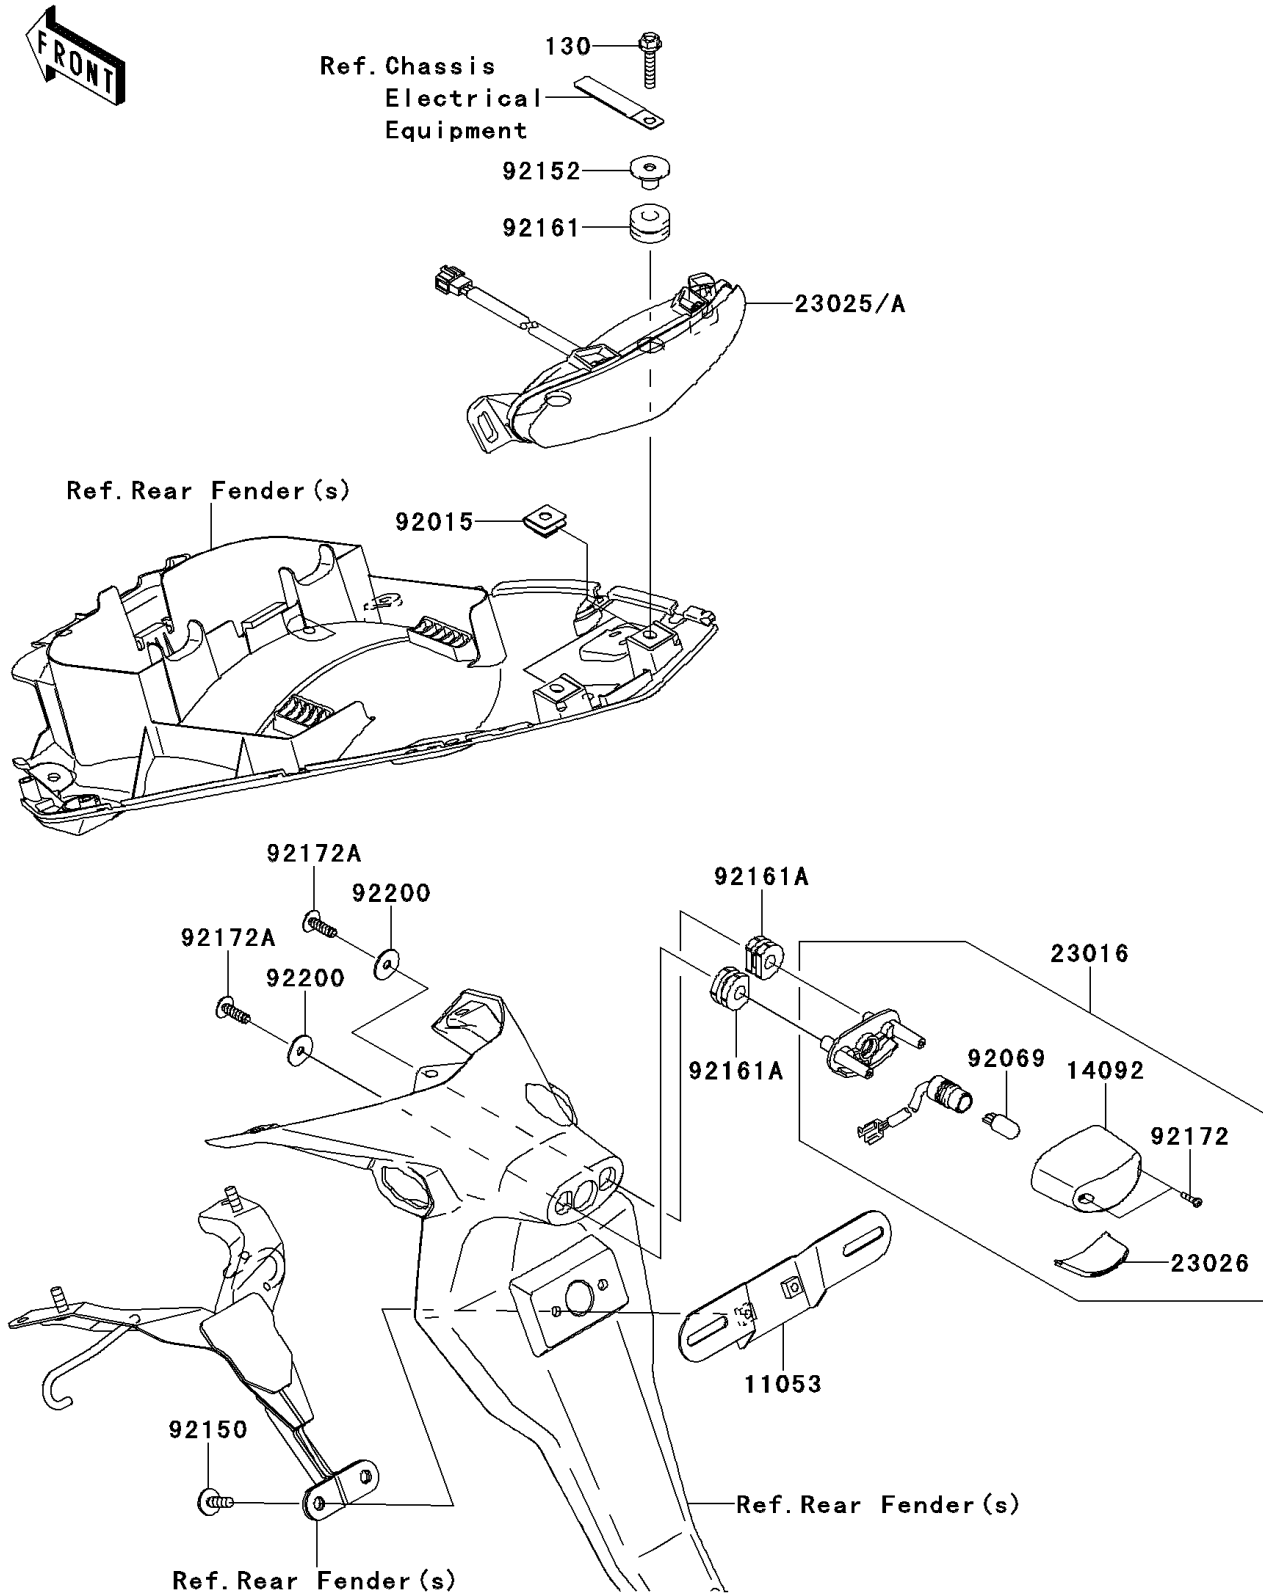

## 2009 ER-6n PARTS DIAGRAM

Taillight(s)

F2720

## 2009 ER-6n PARTS LIST

Taillight(s)

ITEM NAME	PART NUMBER	QUANTITY
BOLT-FLANGED,6X30 (Ref # 130)	130BB0630	1
BRACKET,LICENSE (Ref # 11053)	11053-0400	1
COVER,LICENSE LAMP (Ref # 14092)	14092-0001	1
LAMP-ASSY,LICENSE (Ref # 23016)	23016-0033	1
LAMP-TAIL,LED (Ref # 23025)	23025-0054	1
LENS,LICENSE LAMP (Ref # 23026)	23026-0015	1
NUT,6MM (Ref # 92015)	92015-1094	1
BULB,12V 5W (Ref # 92069)	92069-1016	1
BOLT,FLANGED,6X20 (Ref # 92150)	92150-1633	1
COLLAR (Ref # 92152)	92152-0365	1
DAMPER (Ref # 92161)	92161-0163	1
DAMPER (Ref # 92161A)	92161-0776	1
SCREW,TAPPING,2.9X13 (Ref # 92172)	92172-0343	1
SCREW,TAPPING,5X16 (Ref # 92172A)	92172-0427	1
WASHER,5.5X20X1.2 (Ref # 92200)	92200-0284	1