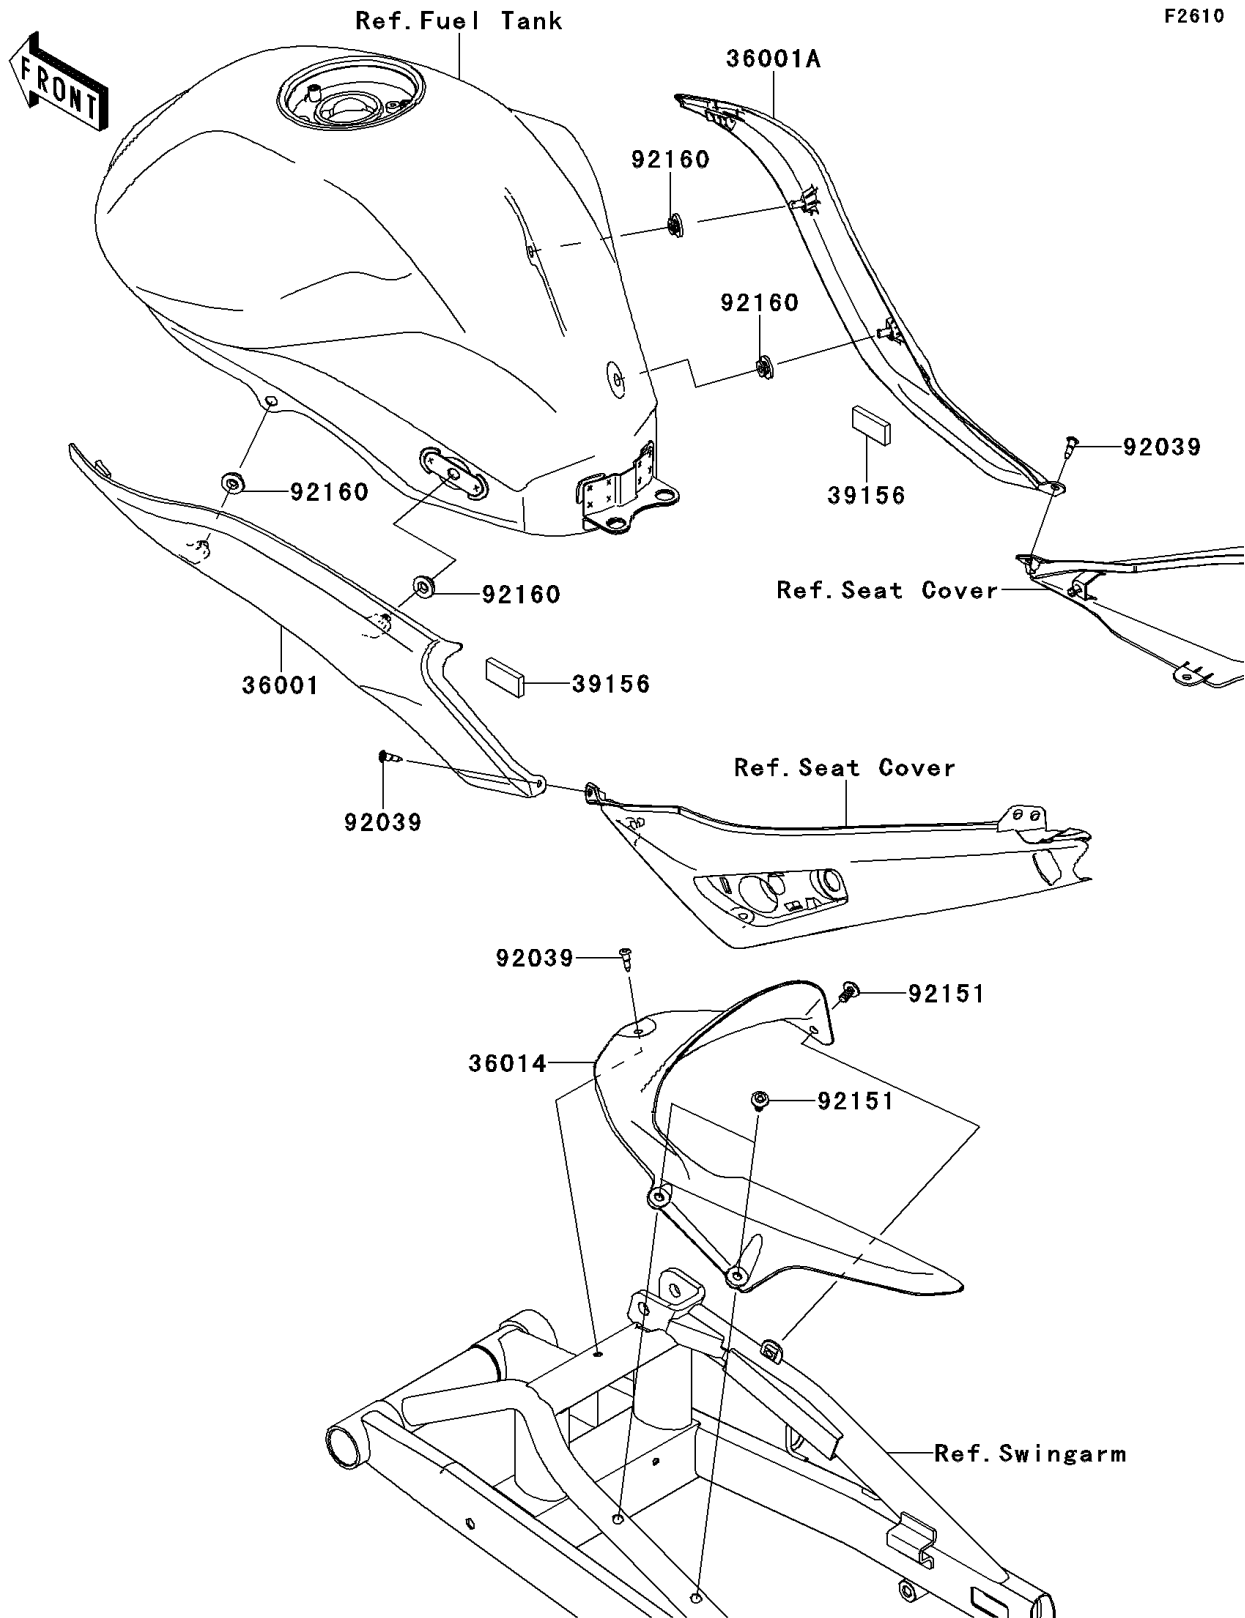

2009 ER-6n PARTS DIAGRAM

Side Covers/Chain Cover

F2610

2009 ER-6n PARTS LIST

Side Covers/Chain Cover

ITEM NAME	PART NUMBER	QUANTITY
COVER-SIDE,LH (Ref # 36001)	36001-0143	1
COVER-SIDE,RH (Ref # 36001A)	36001-0144	1
CASE-CHAIN (Ref # 36014)	36014-0043	1
PAD (Ref # 39156)	39156-0320	1
RIVET (Ref # 92039)	92039-0023	1
BOLT,SOCKET,6X14 (Ref # 92151)	92151-1654	1
DAMPER (Ref # 92160)	92160-1613	1