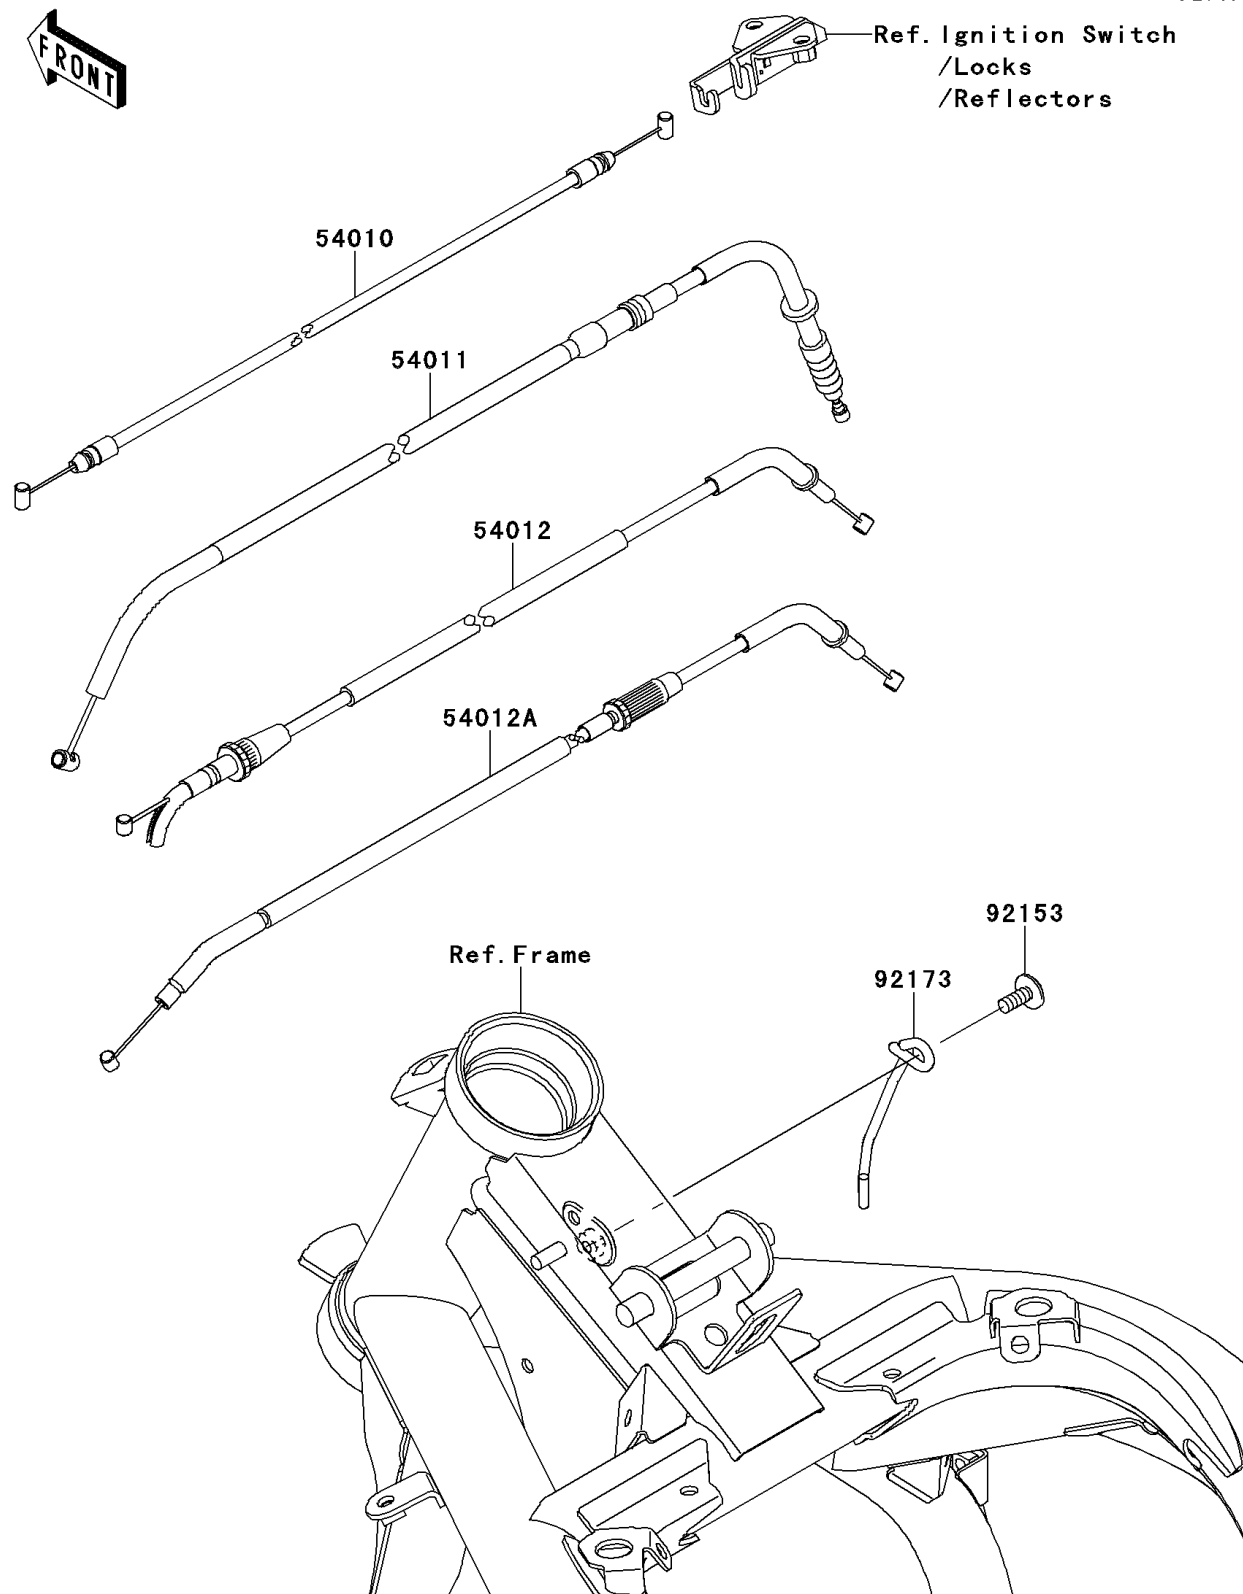

2009 ER-6n PARTS DIAGRAM

Cables

F2540

2009 ER-6n PARTS LIST

Cables

ITEM NAME	PART NUMBER	QUANTITY
CABLE,SEAT LOCK (Ref # 54010)	54010-0096	1
CABLE-CLUTCH (Ref # 54011)	54011-0098	1
CABLE-THROTTLE,OPENING (Ref # 54012)	54012-0240	1
CABLE-THROTTLE,CLOSING (Ref # 54012A)	54012-0241	1
BOLT,SOCKET,6X14 (Ref # 92153)	92153-1446	1
CLAMP (Ref # 92173)	92173-0005	1