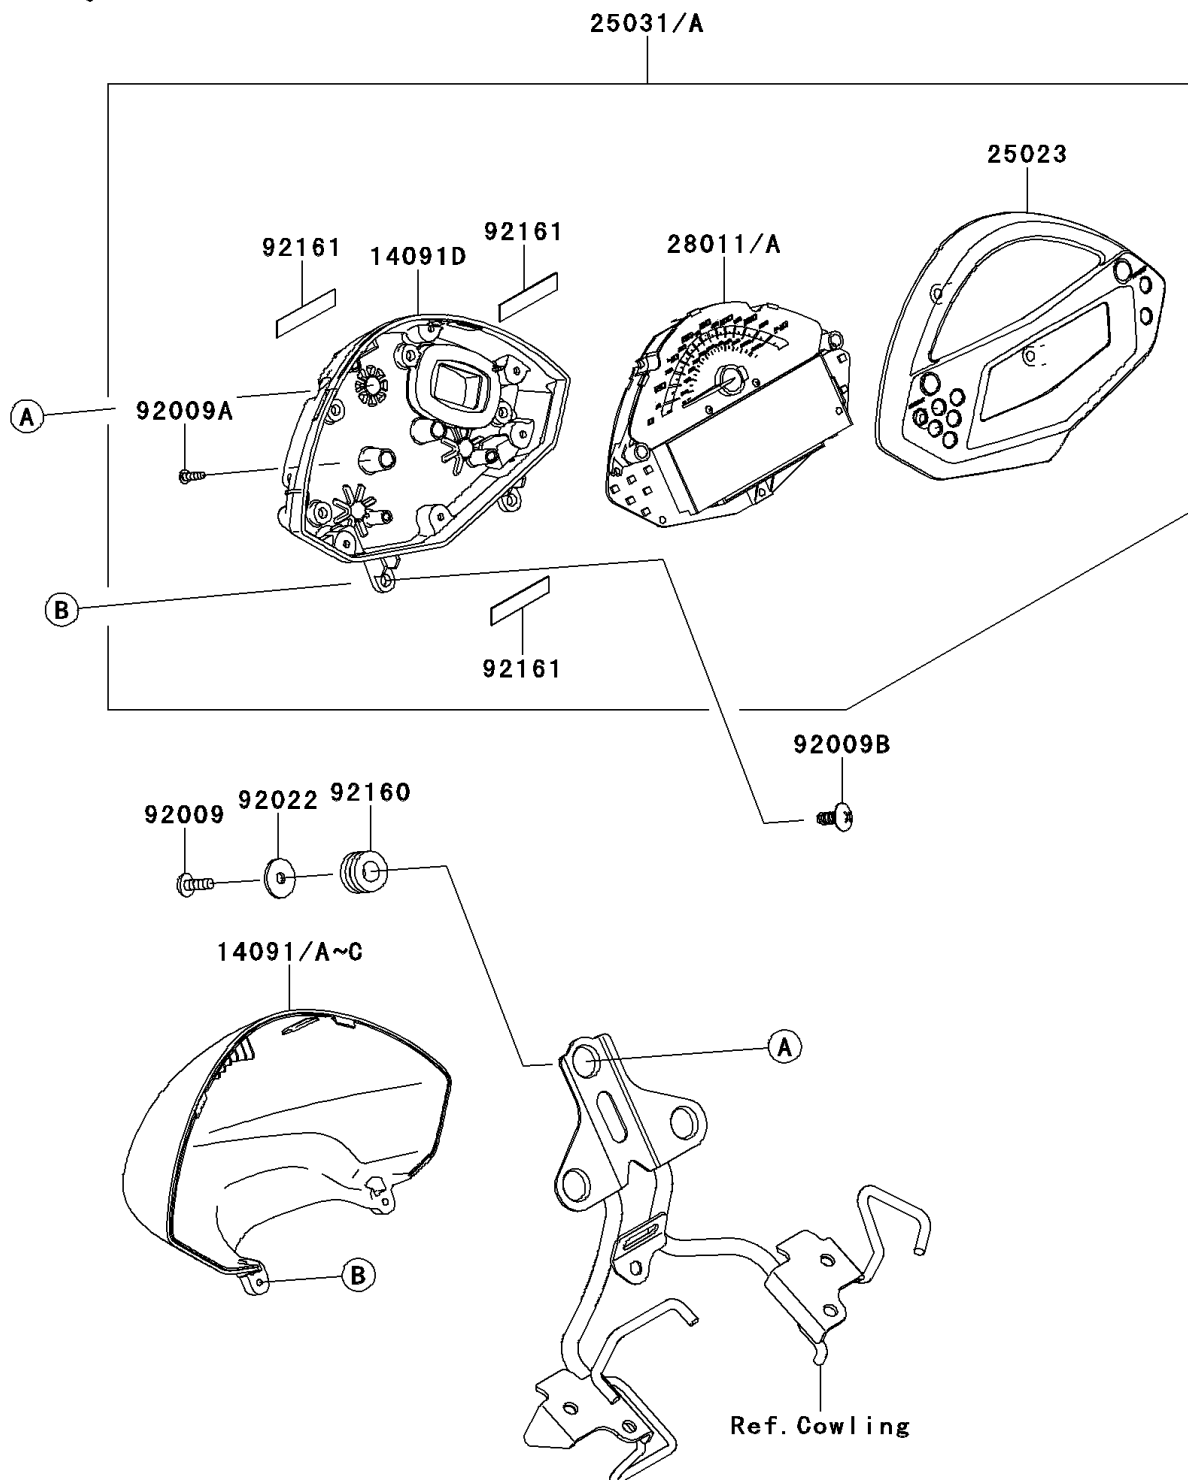

2009 ER-6n PARTS DIAGRAM

Meter(s)

F2530

2009 ER-6n PARTS LIST

Meter(s)

ITEM NAME	PART NUMBER	QUANTITY
COVER,METER,C.P.BLUE (Ref # 14091A)	14091-1588-15D	1
COVER,METER,LWR (Ref # 14091D)	14091-1713	1
COVER-METER CASE (Ref # 25023)	25023-0046	1
SCREW,TAPPING,5X14 (Ref # 92009)	92009-1197	1
SCREW,TAPPING,3X16 (Ref # 92009A)	92009-1391	1
SCREW,TAPPING,4X14 (Ref # 92009B)	92009-1593	1
WASHER,5.5X20X1.2 (Ref # 92022)	92022-1405	1
DAMPER (Ref # 92160)	92160-1167	1
DAMPER (Ref # 92161)	92161-0354	1
METER-ASSY,KPH (Ref # 25031)	25031-0222	1
METER-ASSY,MPH (Ref # 25031A)	25031-0229	1
METER,SPEED&LCD (Ref # 28011)	28011-0121	1
METER,SPEED&LCD (Ref # 28011A)	28011-0122	1